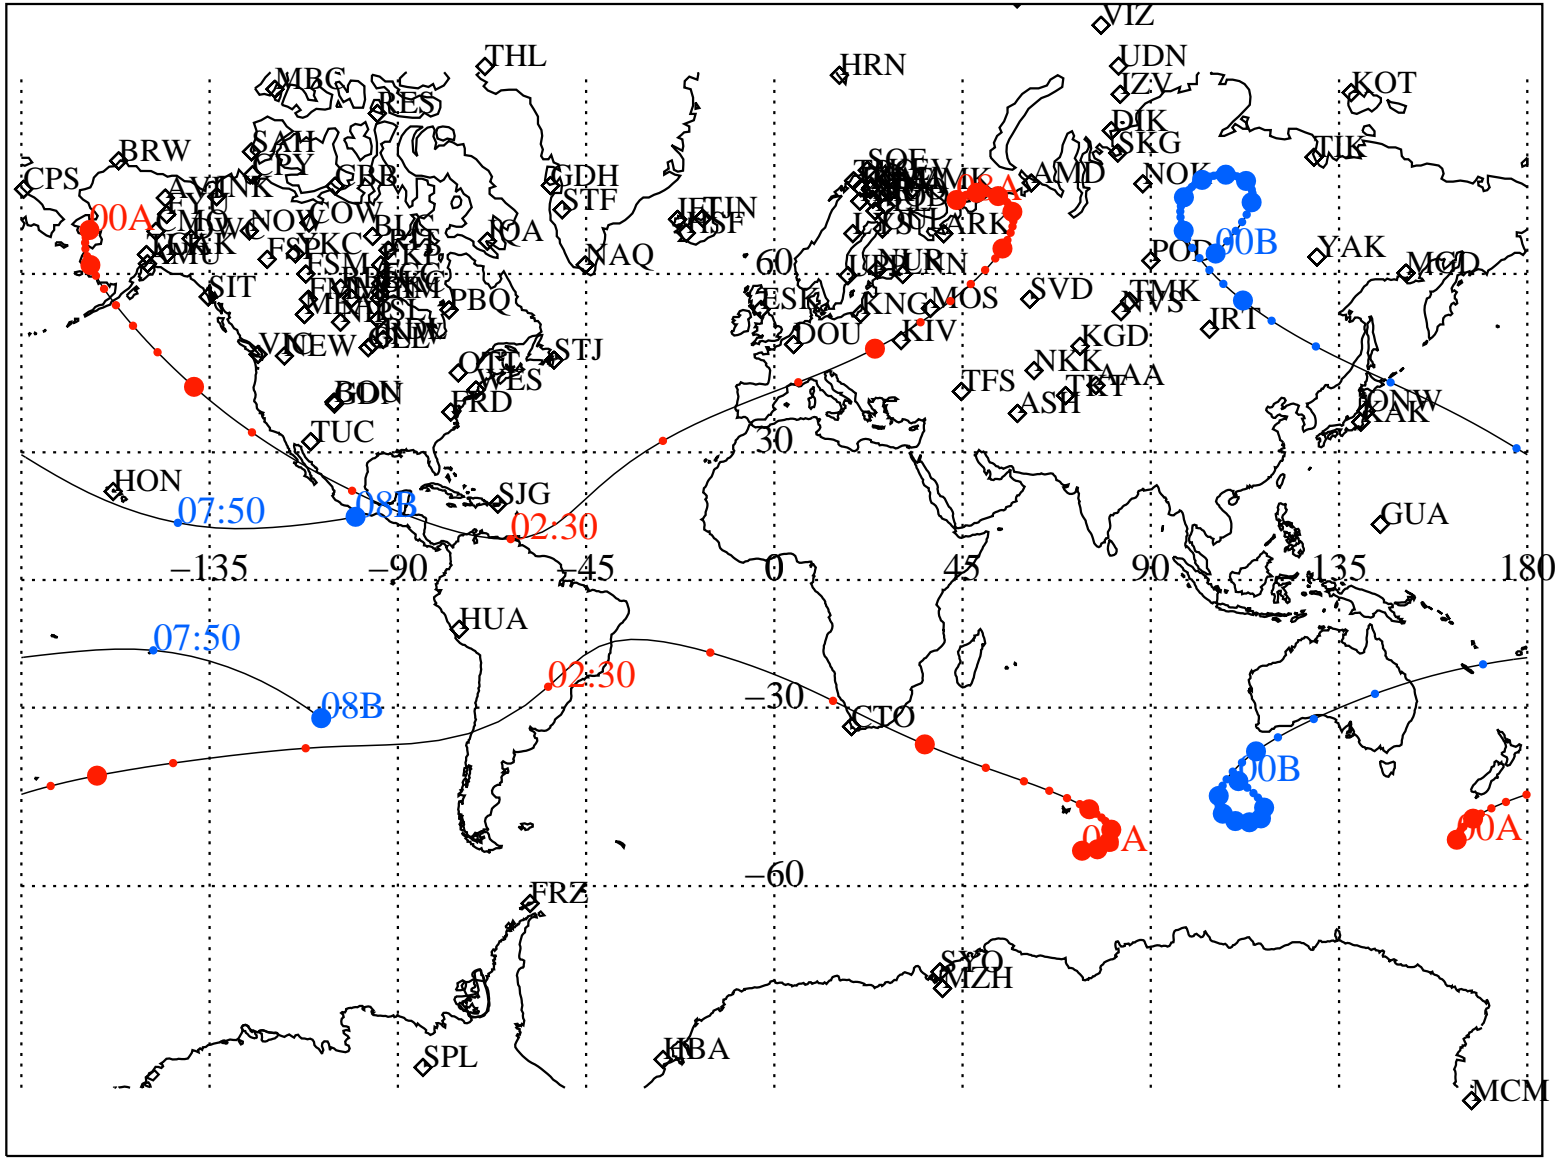

ALE  
VAN ALLEN PROBES 2014 103 (04/13) 00:00 to 2014 103 (04/13) 08:00

RBSPA-A, RBSPB-B,