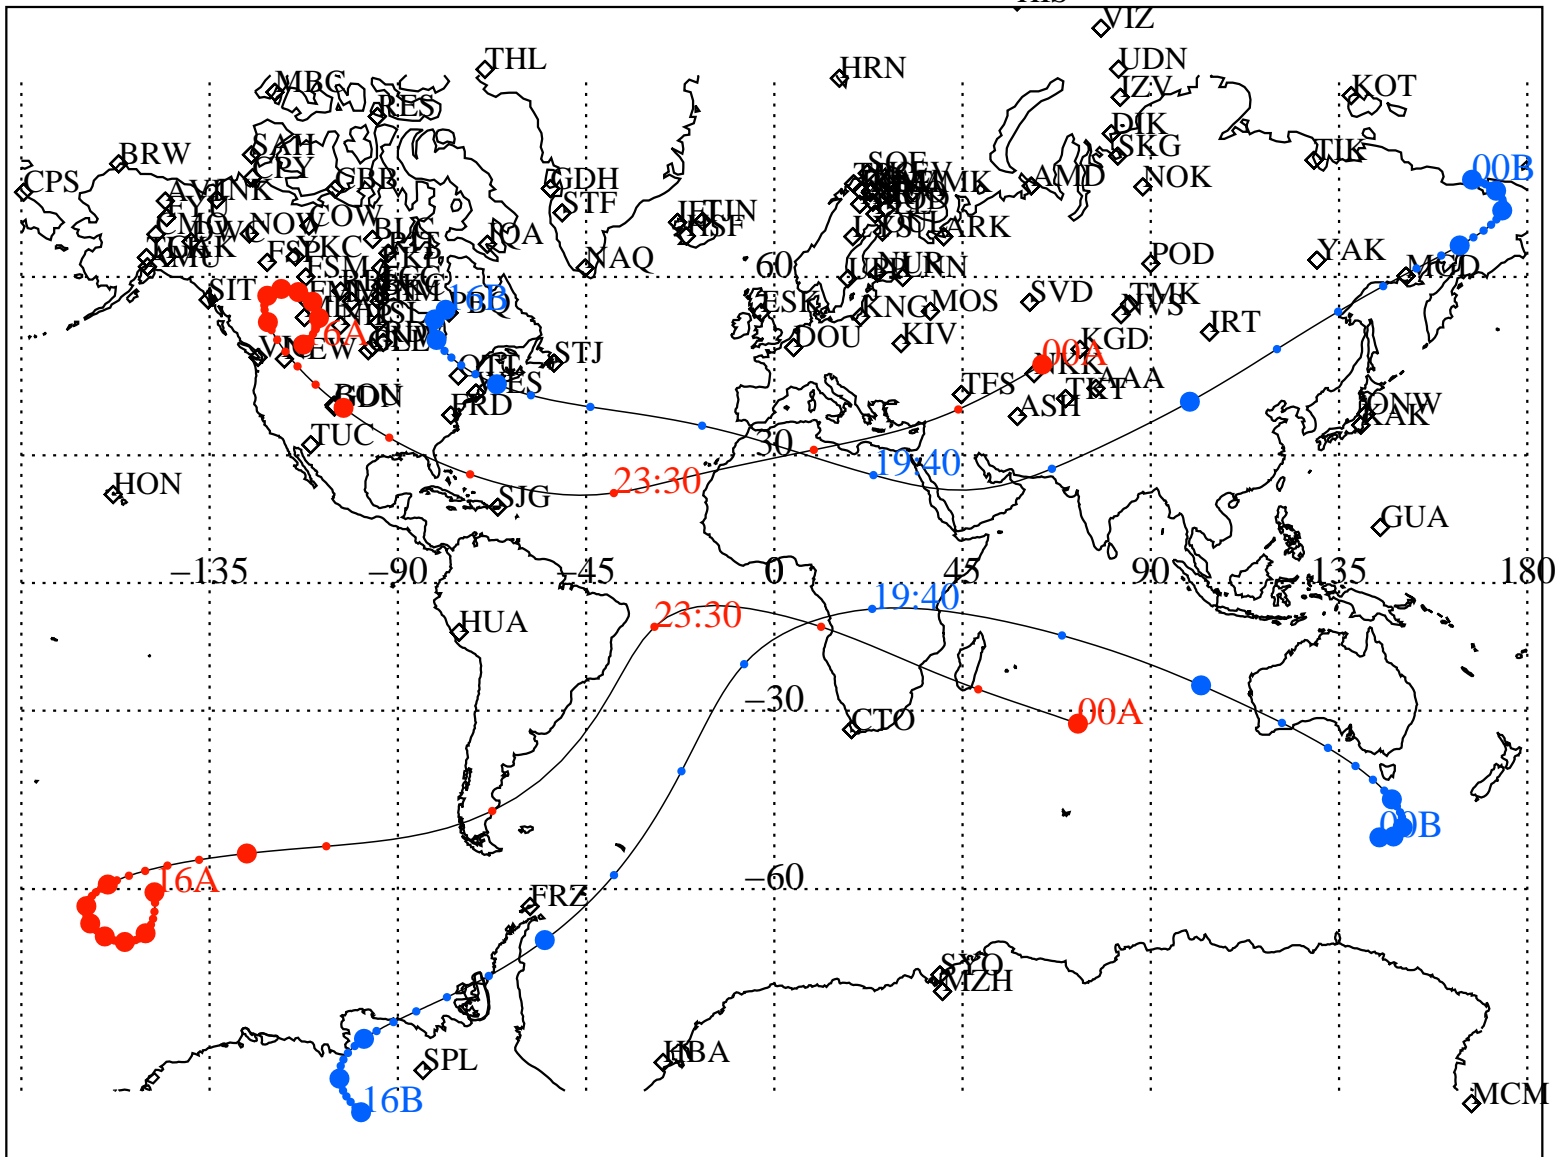

ALE  
 VAN ALLEN PROBES 2014 101 (04/11) 16:00 to 2014 102 (04/12) 00:00

RBSPA-A, RBSPB-B,