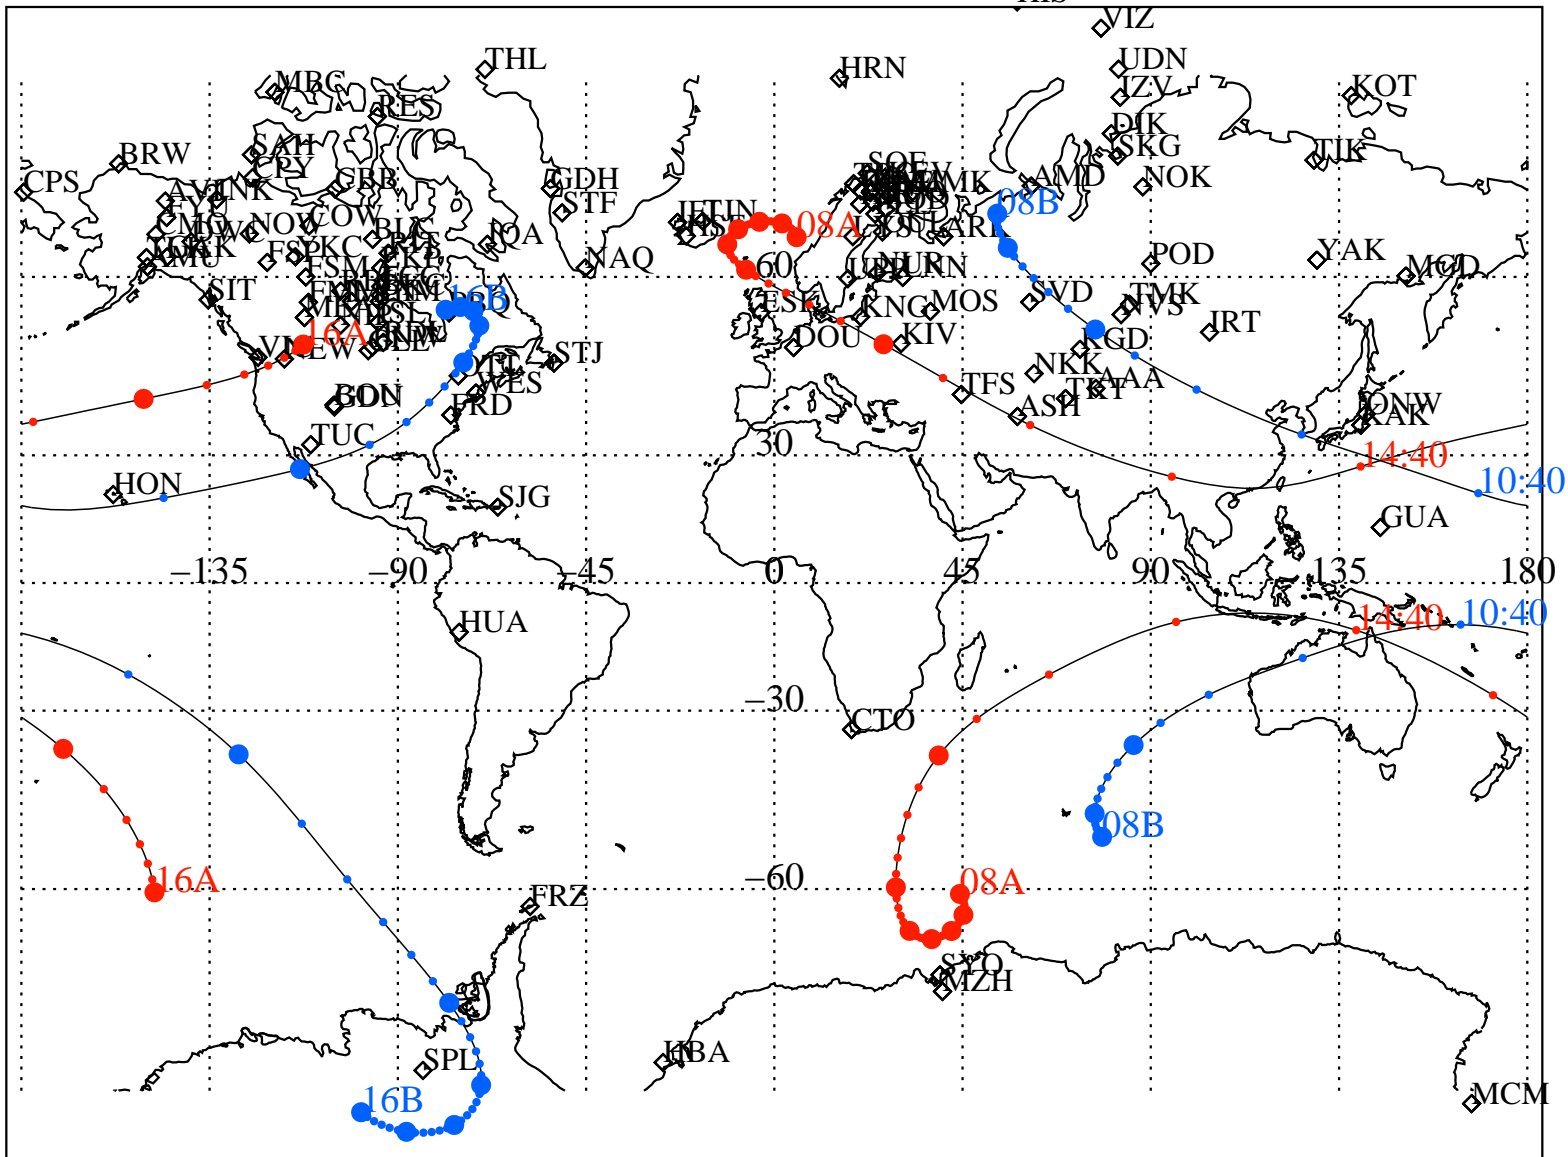

ALE
 VAN ALLEN PROBES 2014 101 (04/11) 08:00 to 2014 101 (04/11) 16:00

RBSPA-A, RBSPB-B,