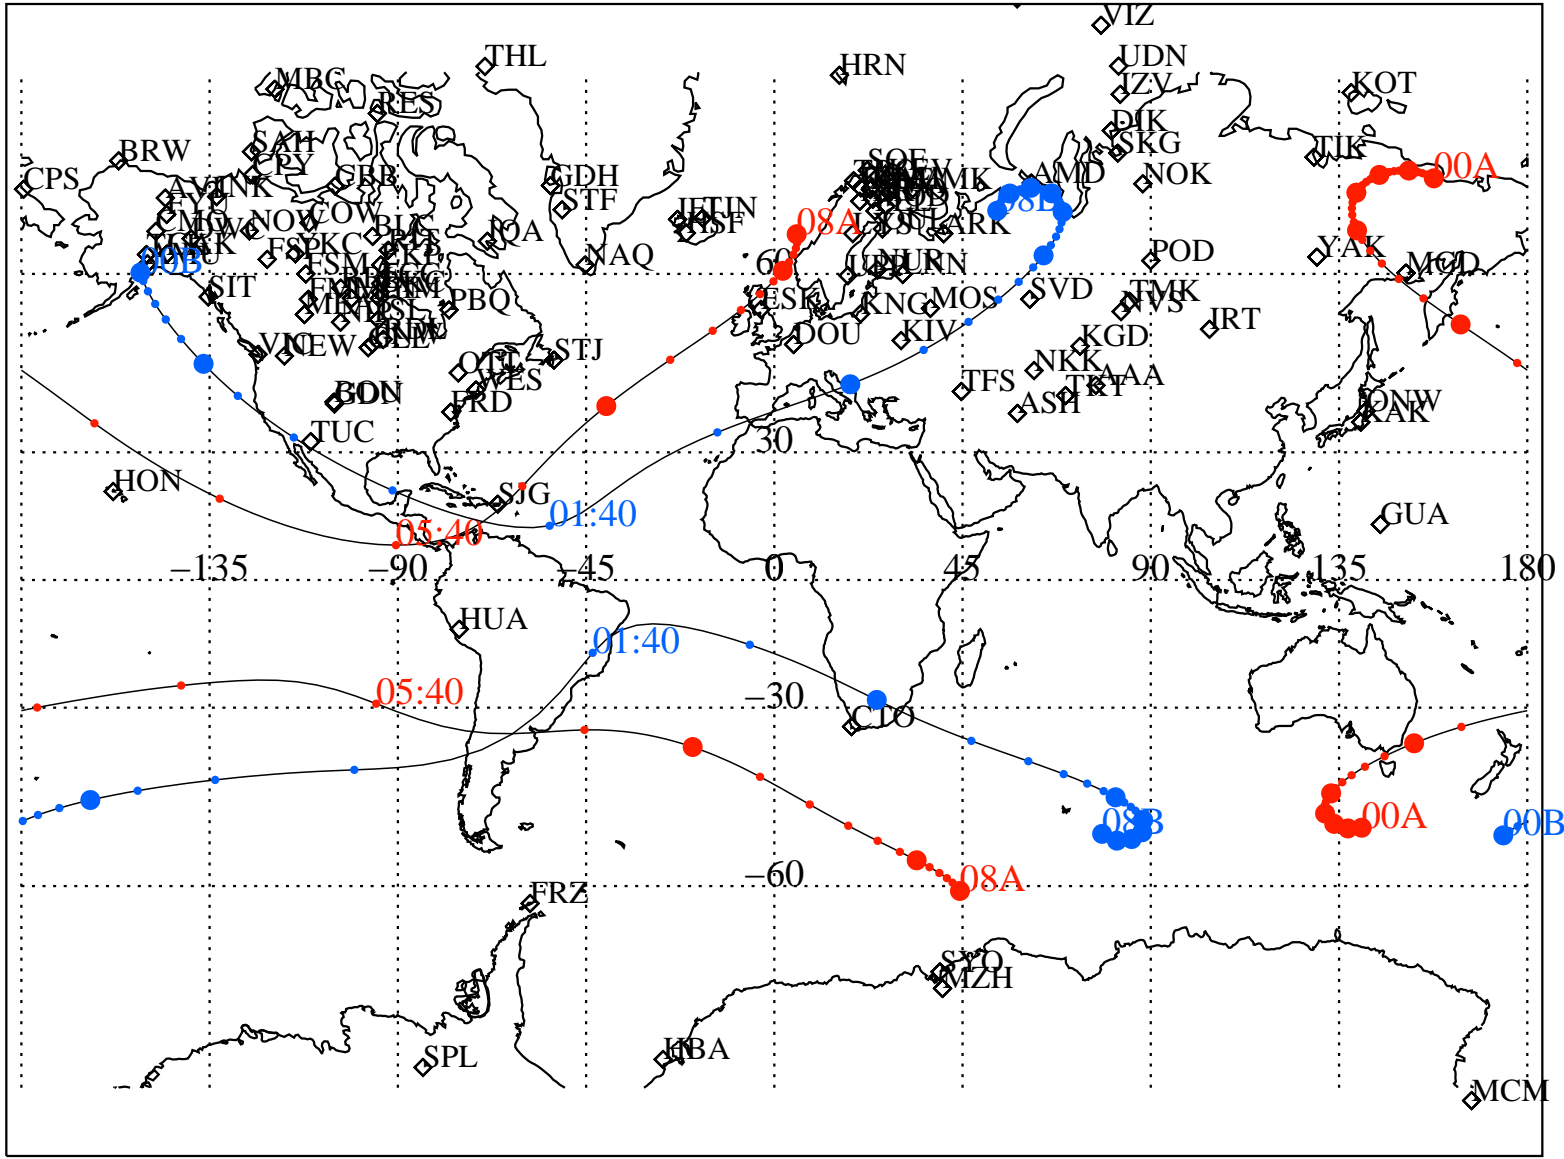

ALE
VAN ALLEN PROBES 2014 101 (04/11) 00:00 to 2014 101 (04/11) 08:00

RBSPA-A, RBSPB-B,