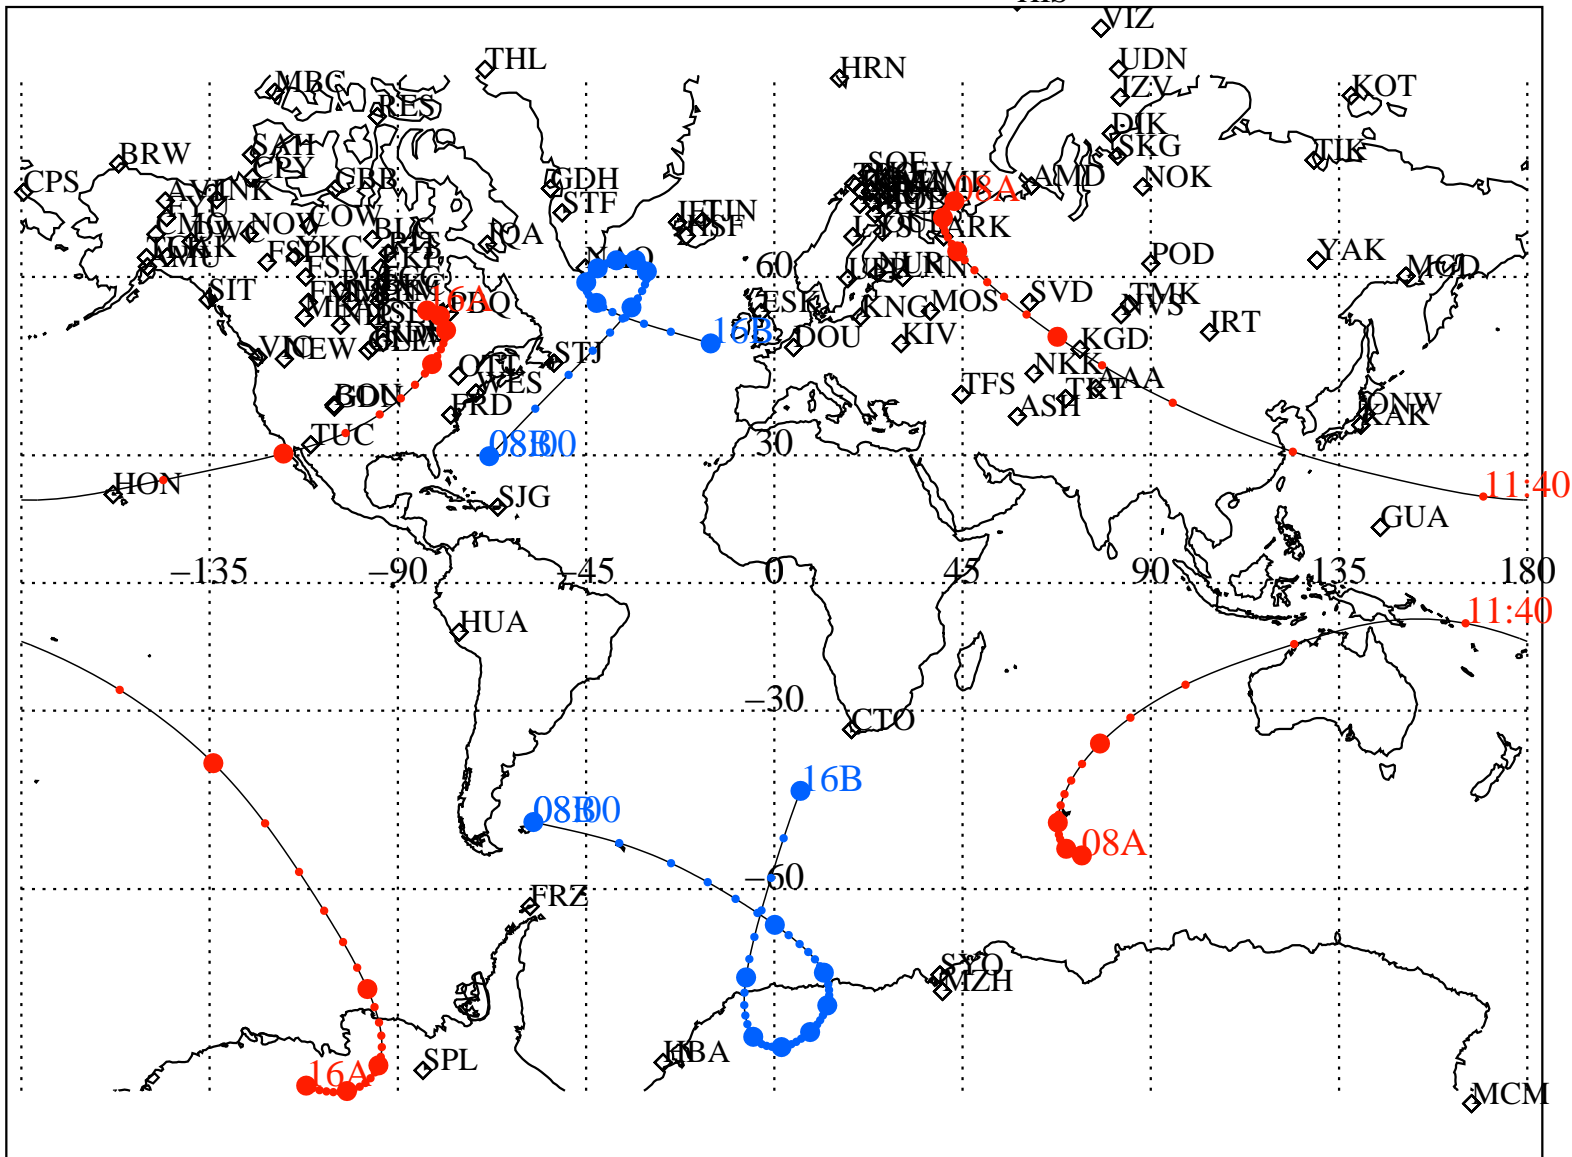

ALE  
 VAN ALLEN PROBES 2014 100 (04/10) 08:00 to 2014 100 (04/10) 16:00

RBSPA-A, RBSPB-B,