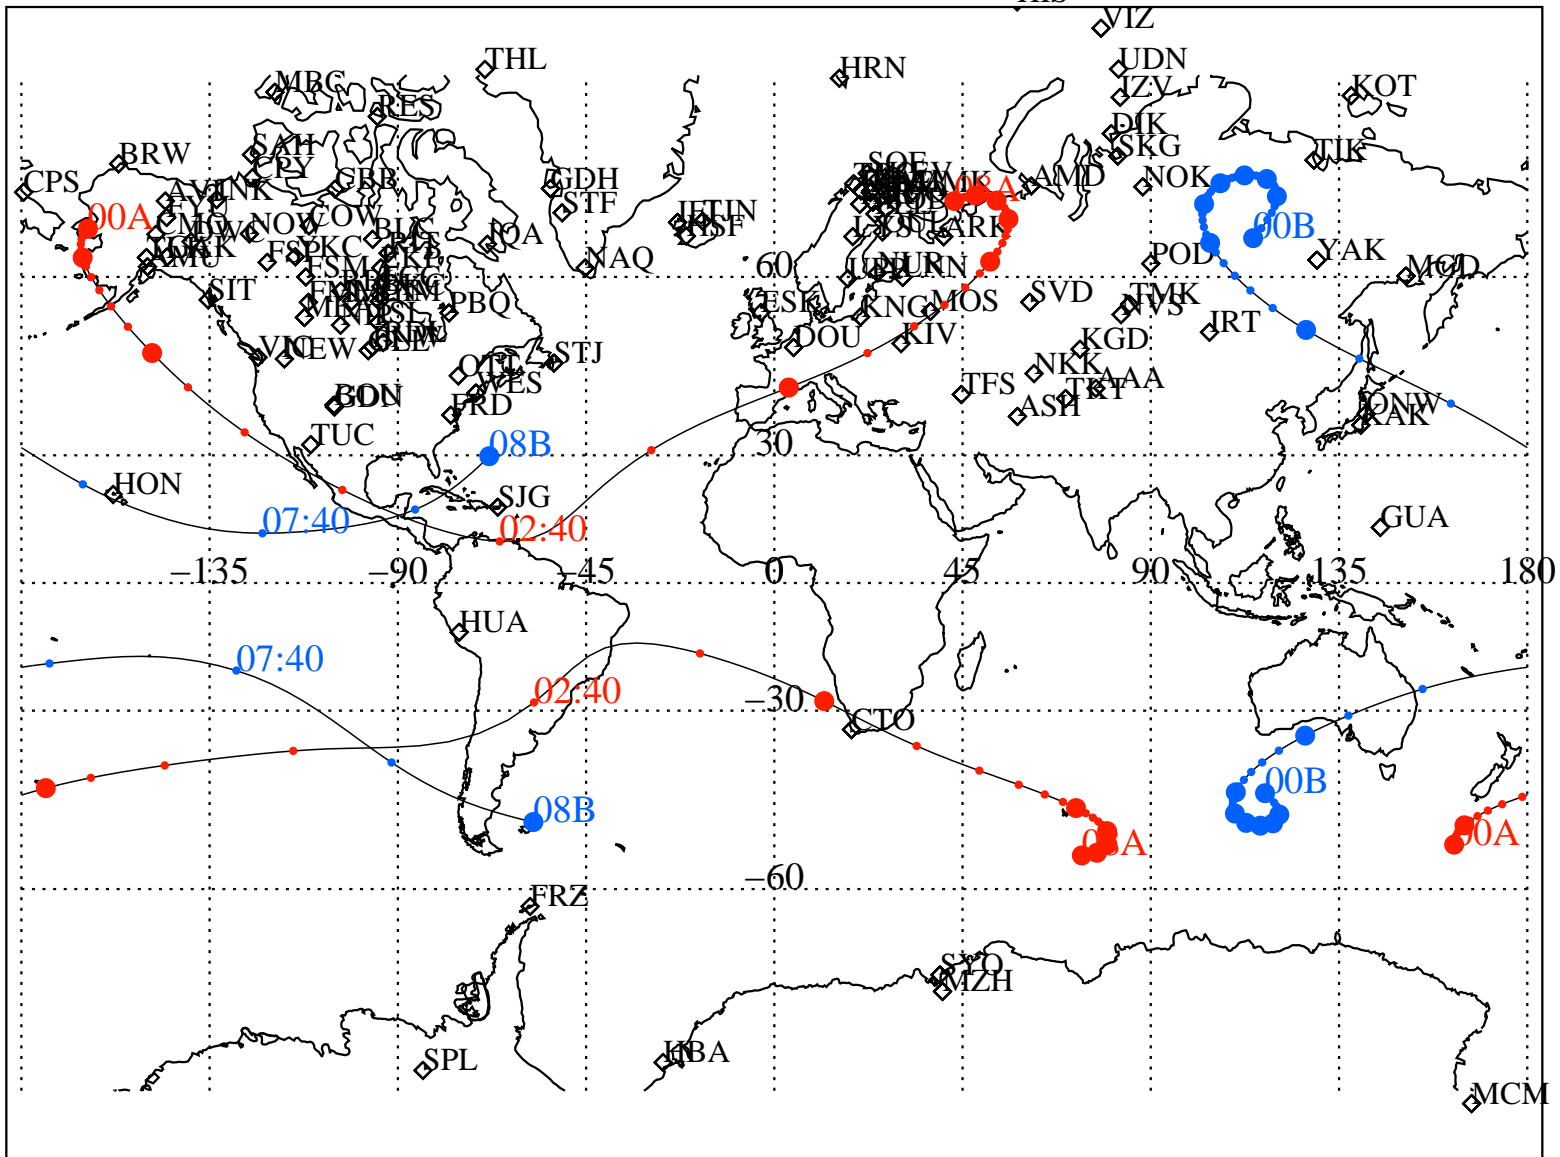

ALE
 VAN ALLEN PROBES 2014 100 (04/10) 00:00 to 2014 100 (04/10) 08:00

RBSPA-A, RBSPB-B,