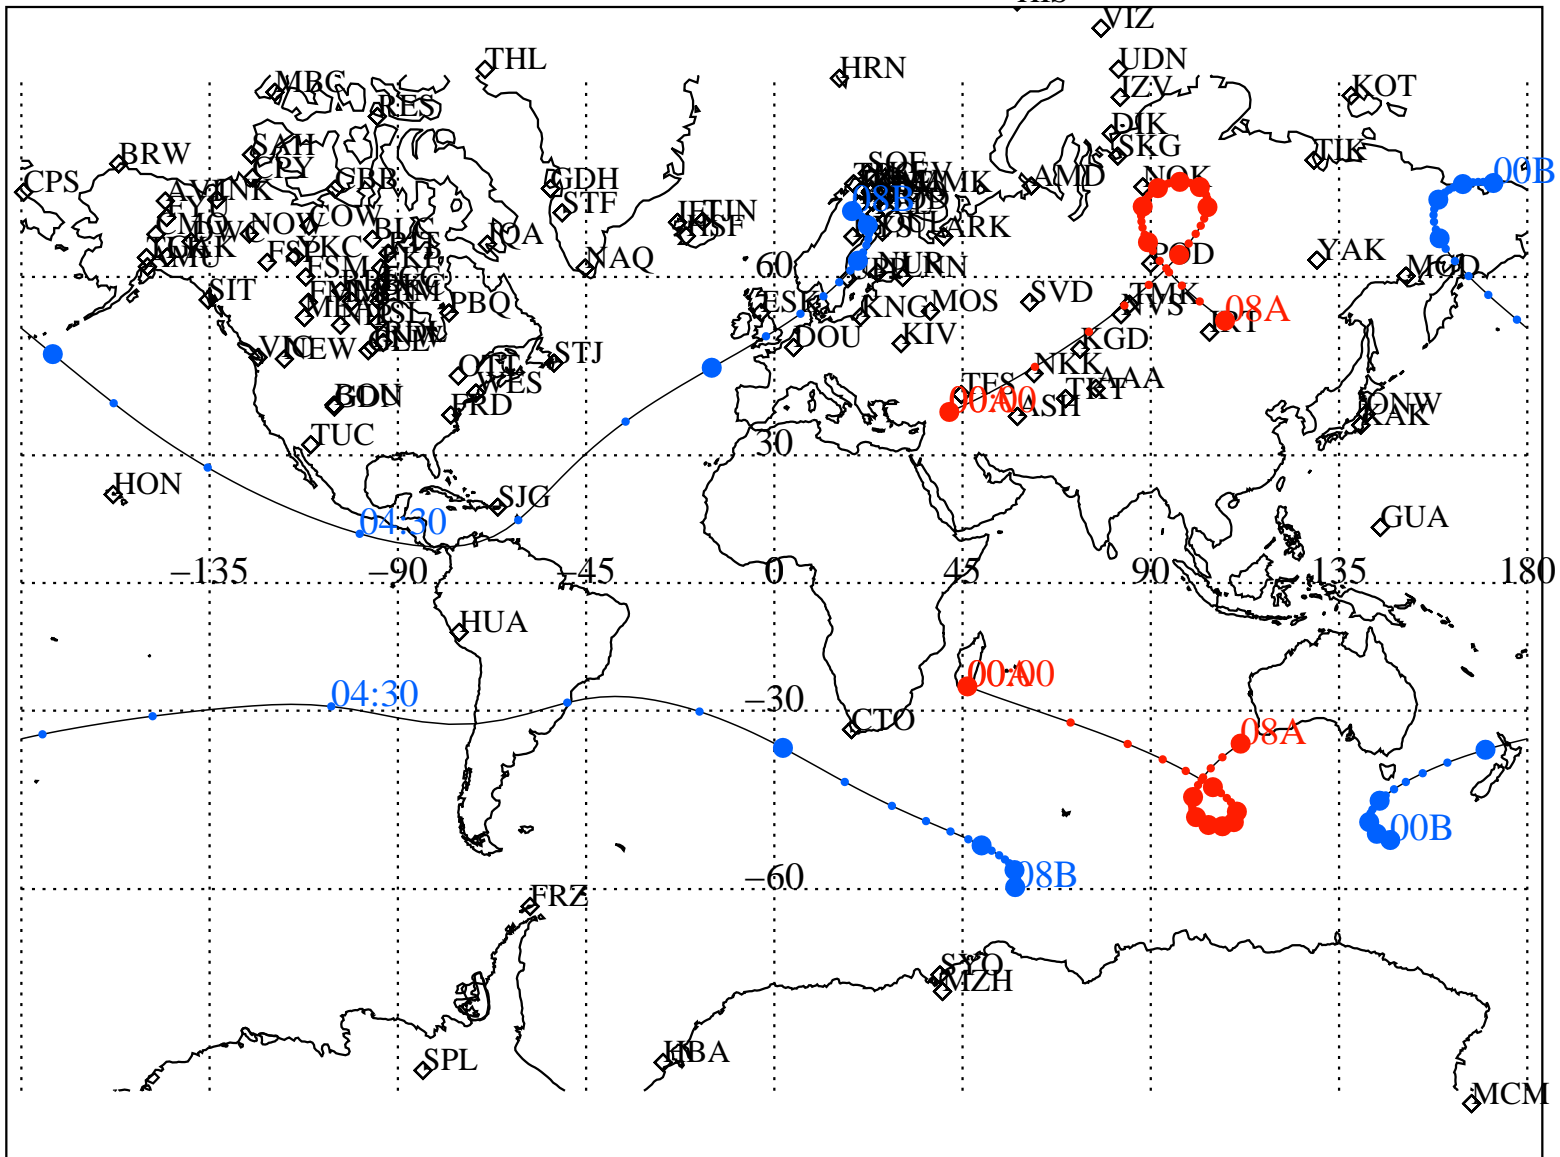

ALE  
 VAN ALLEN PROBES 2014 099 (04/09) 00:00 to 2014 099 (04/09) 08:00

RBSPA-A, RBSPA-B,