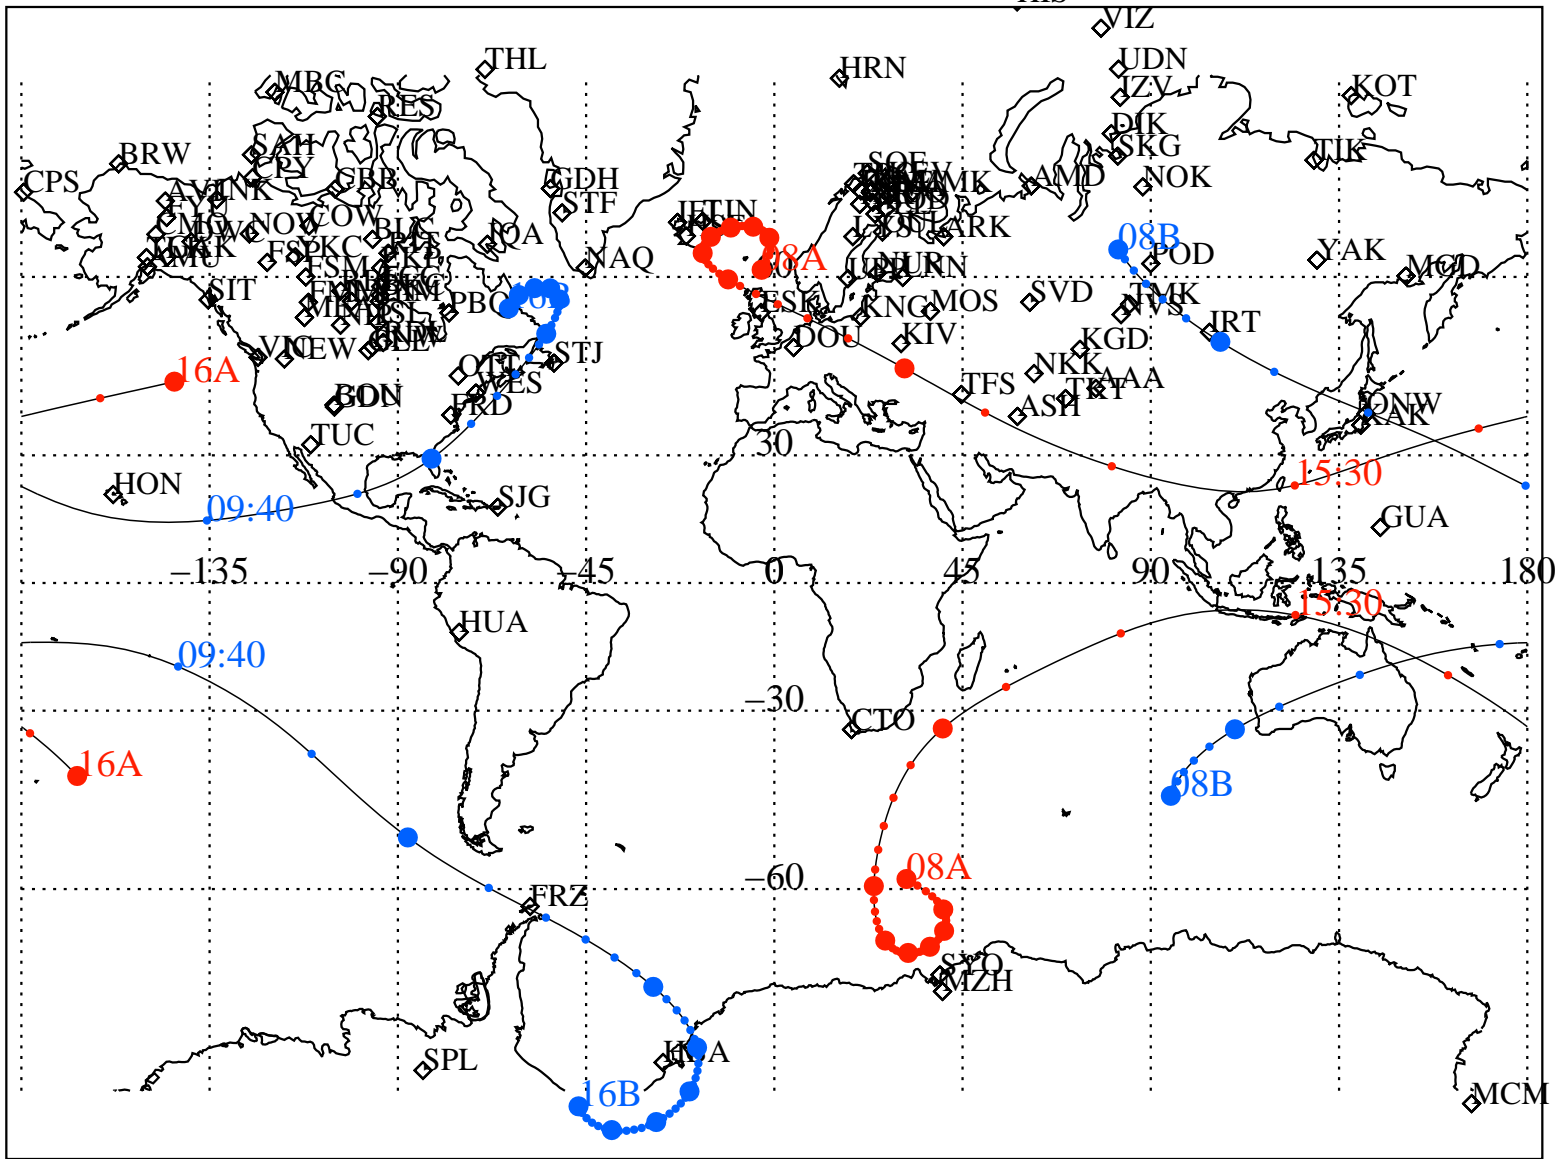

ALE
VAN ALLEN PROBES 2014 086 (03/27) 08:00 to 2014 086 (03/27) 16:00

RBSPA-A, RBSPB-B,