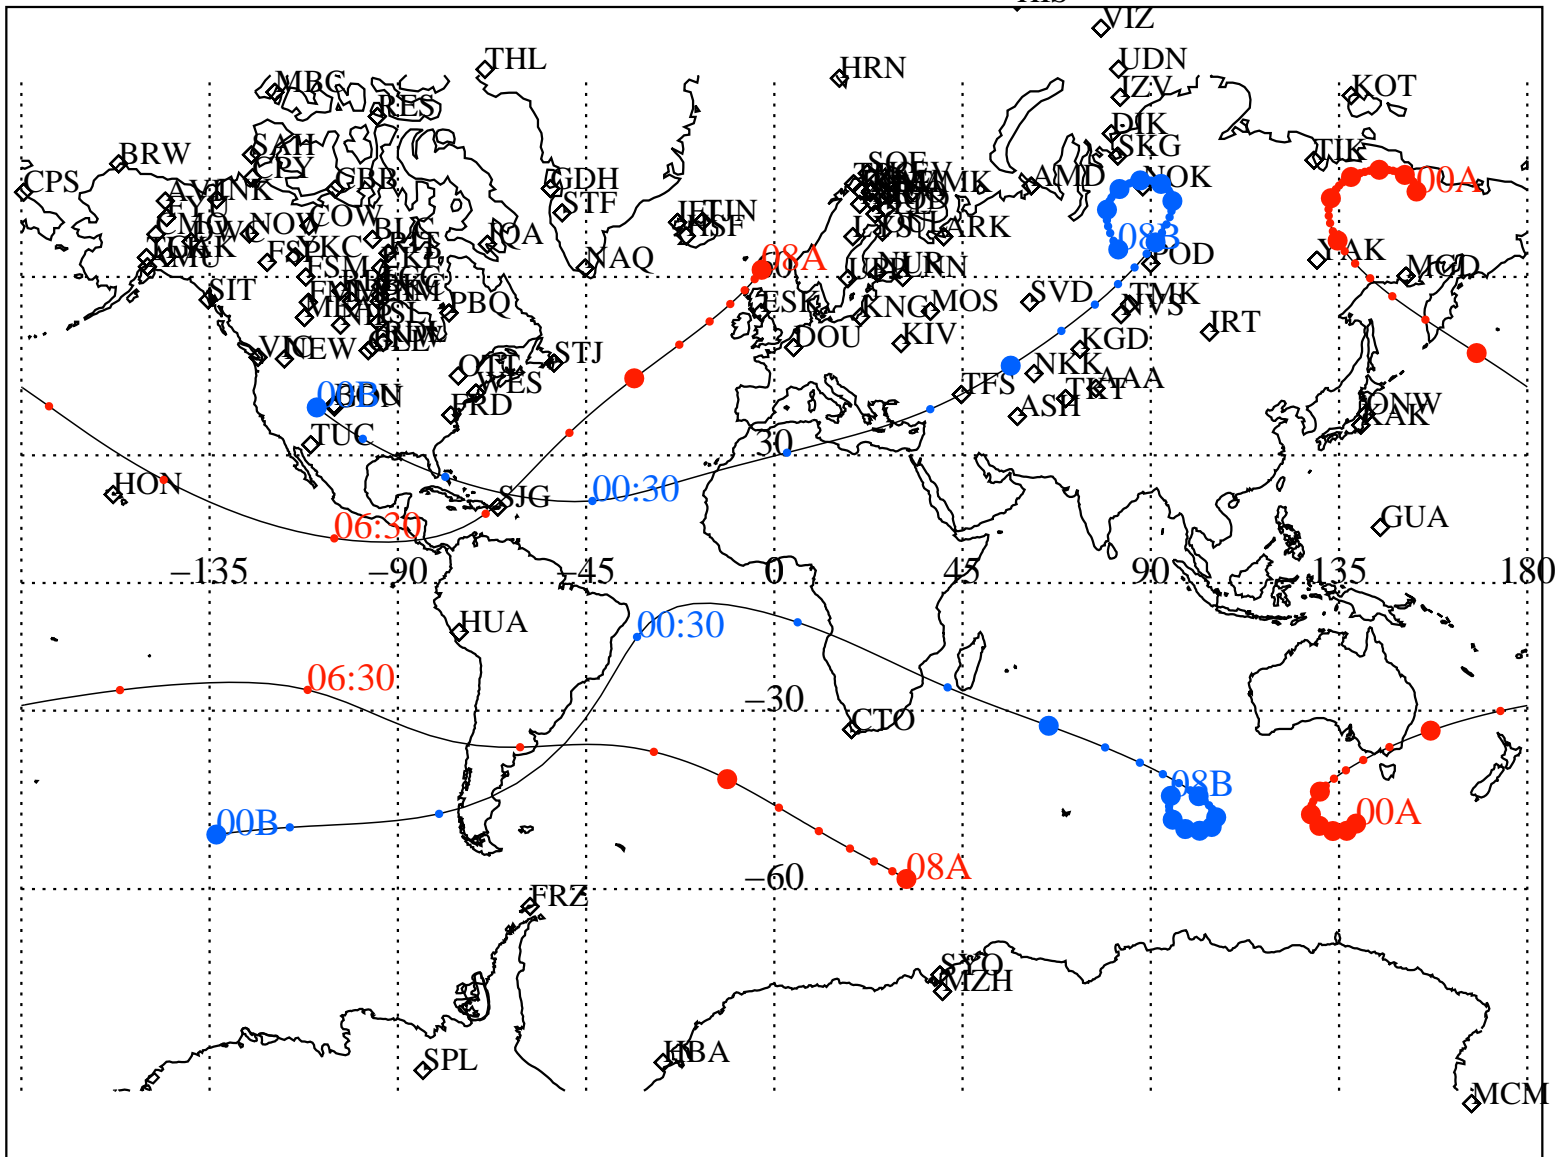

ALE
VAN ALLEN PROBES 2014 086 (03/27) 00:00 to 2014 086 (03/27) 08:00

RBSPA-A, RBSPB-B,