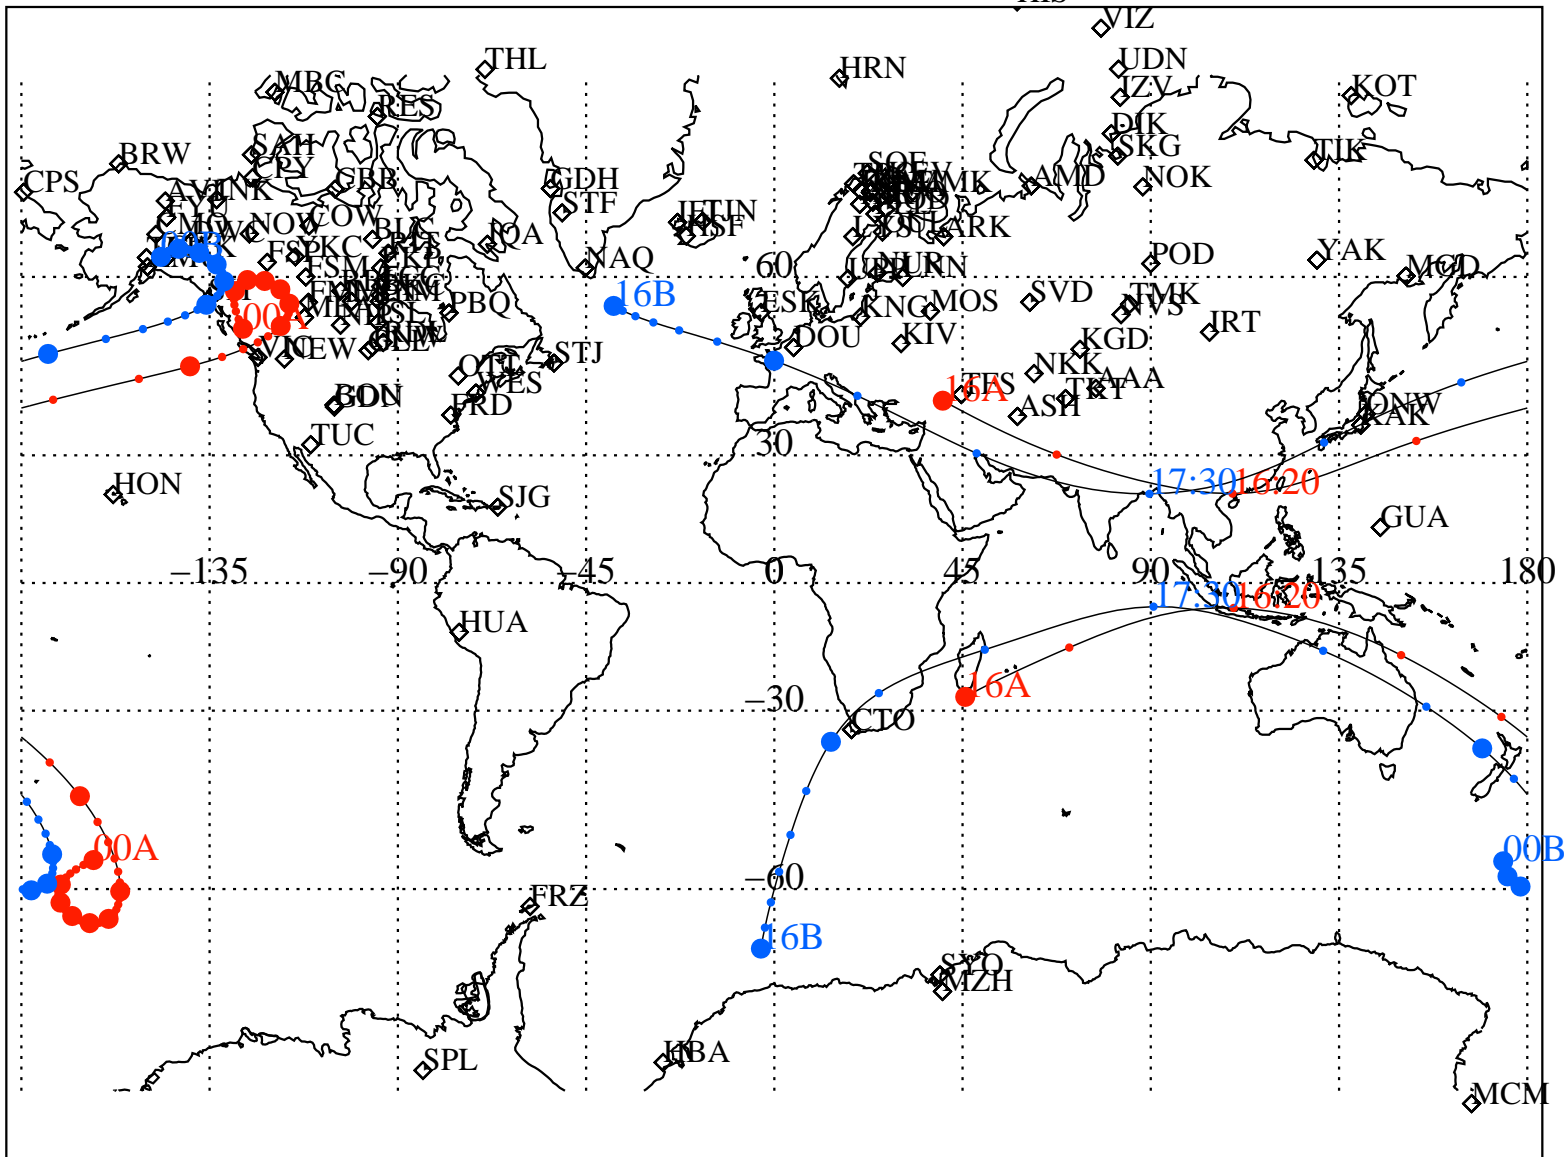

ALE
 VAN ALLEN PROBES 2014 071 (03/12) 16:00 to 2014 072 (03/13) 00:00

RBSPA-A, RBSPB-B,