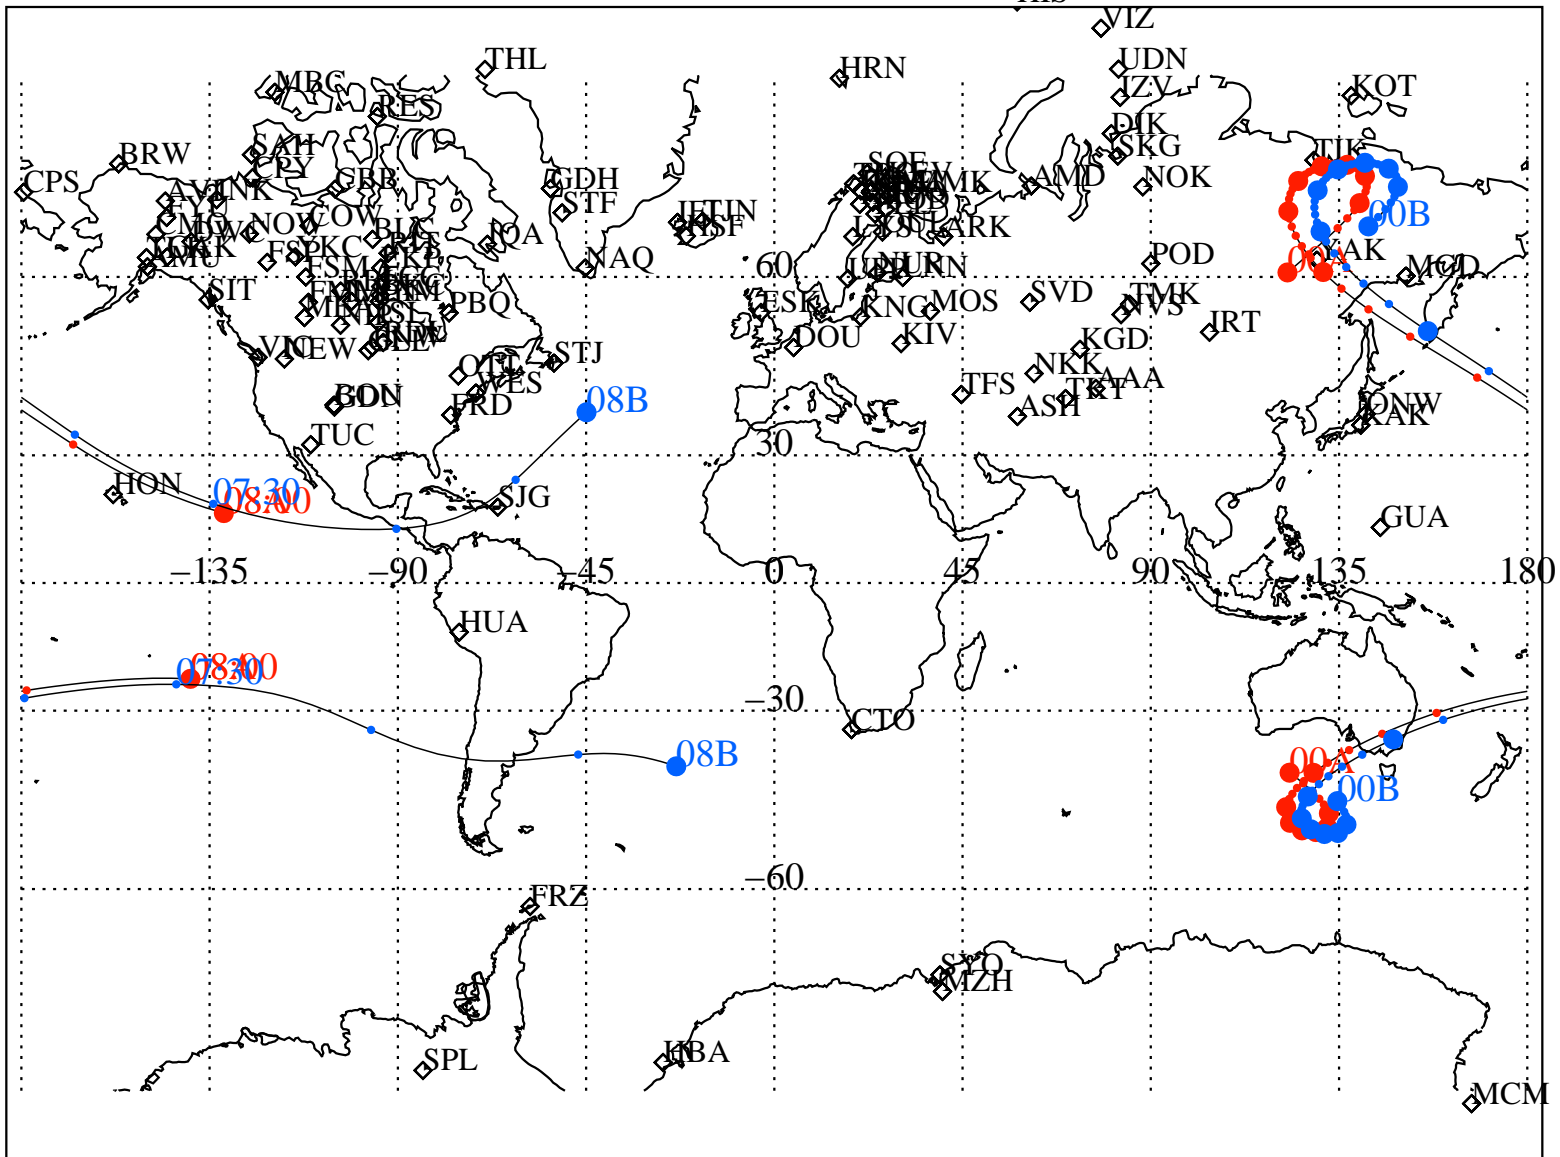

ALE
 VAN ALLEN PROBES 2014 059 (02/28) 00:00 to 2014 059 (02/28) 08:00

RBSPA-A, RBSPB-B,