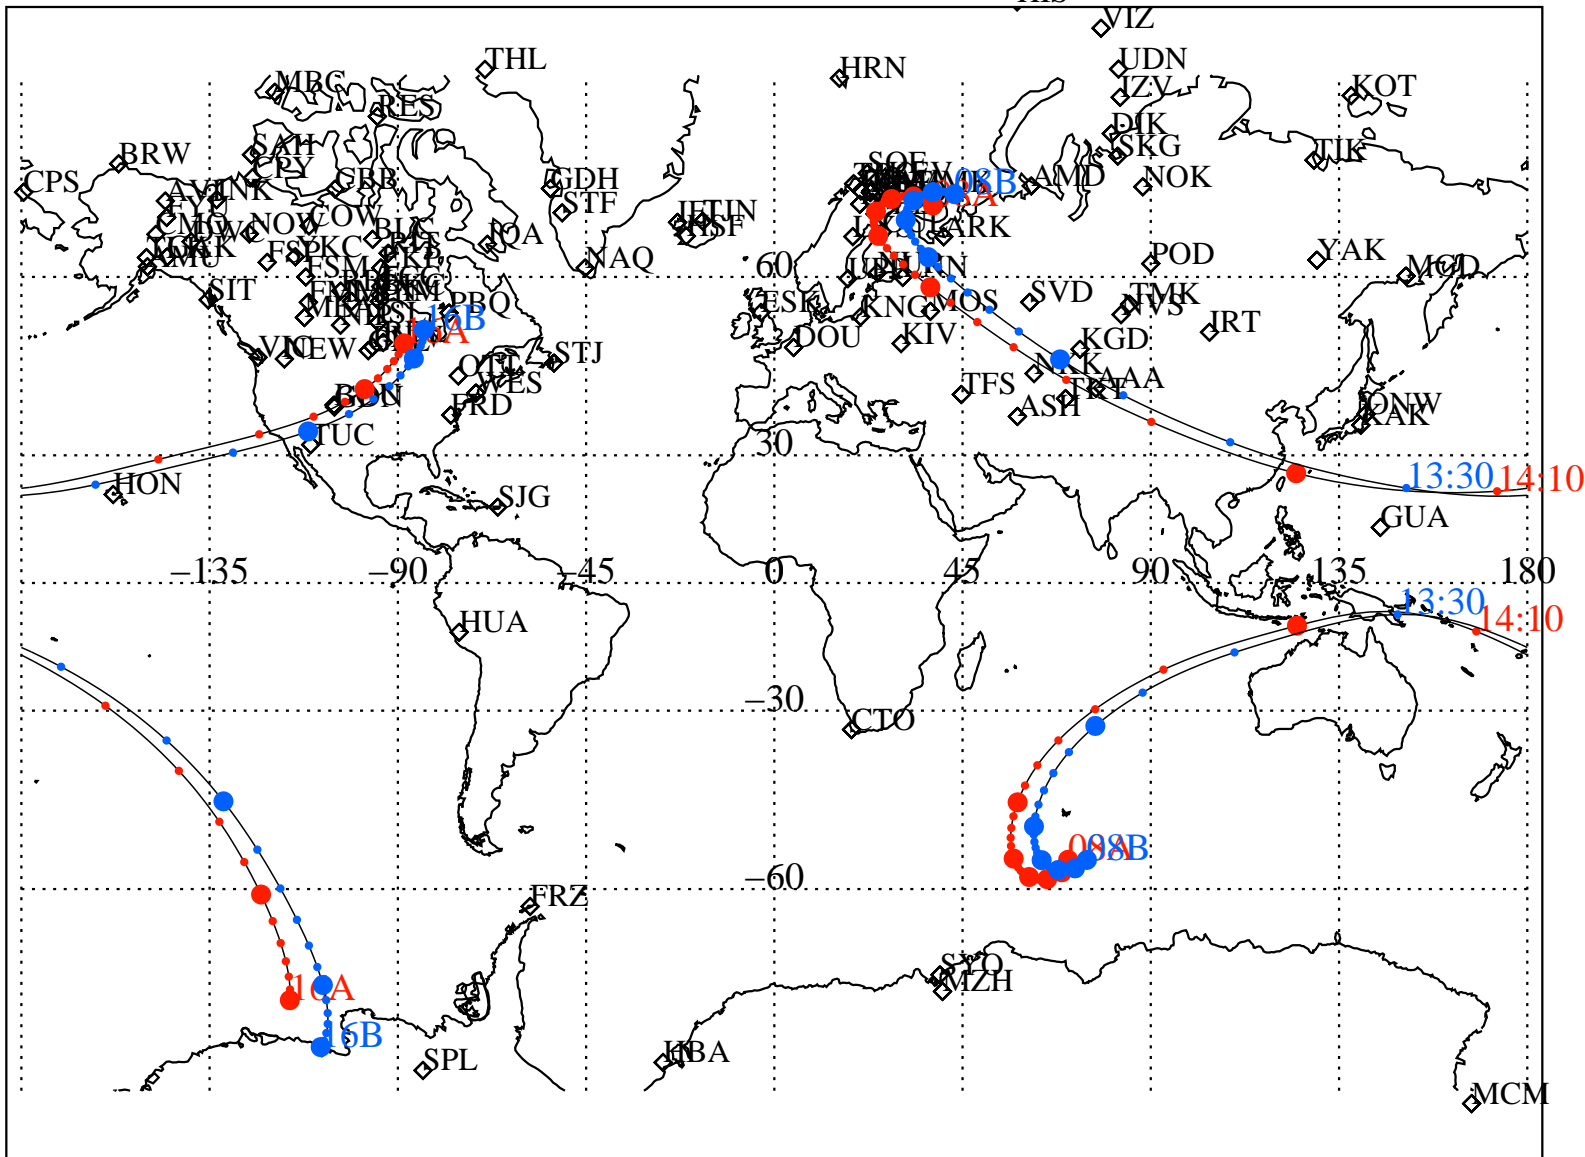

ALE  
 VAN ALLEN PROBES 2014 058 (02/27) 08:00 to 2014 058 (02/27) 16:00

RBSPA-A, RBSPB-B,