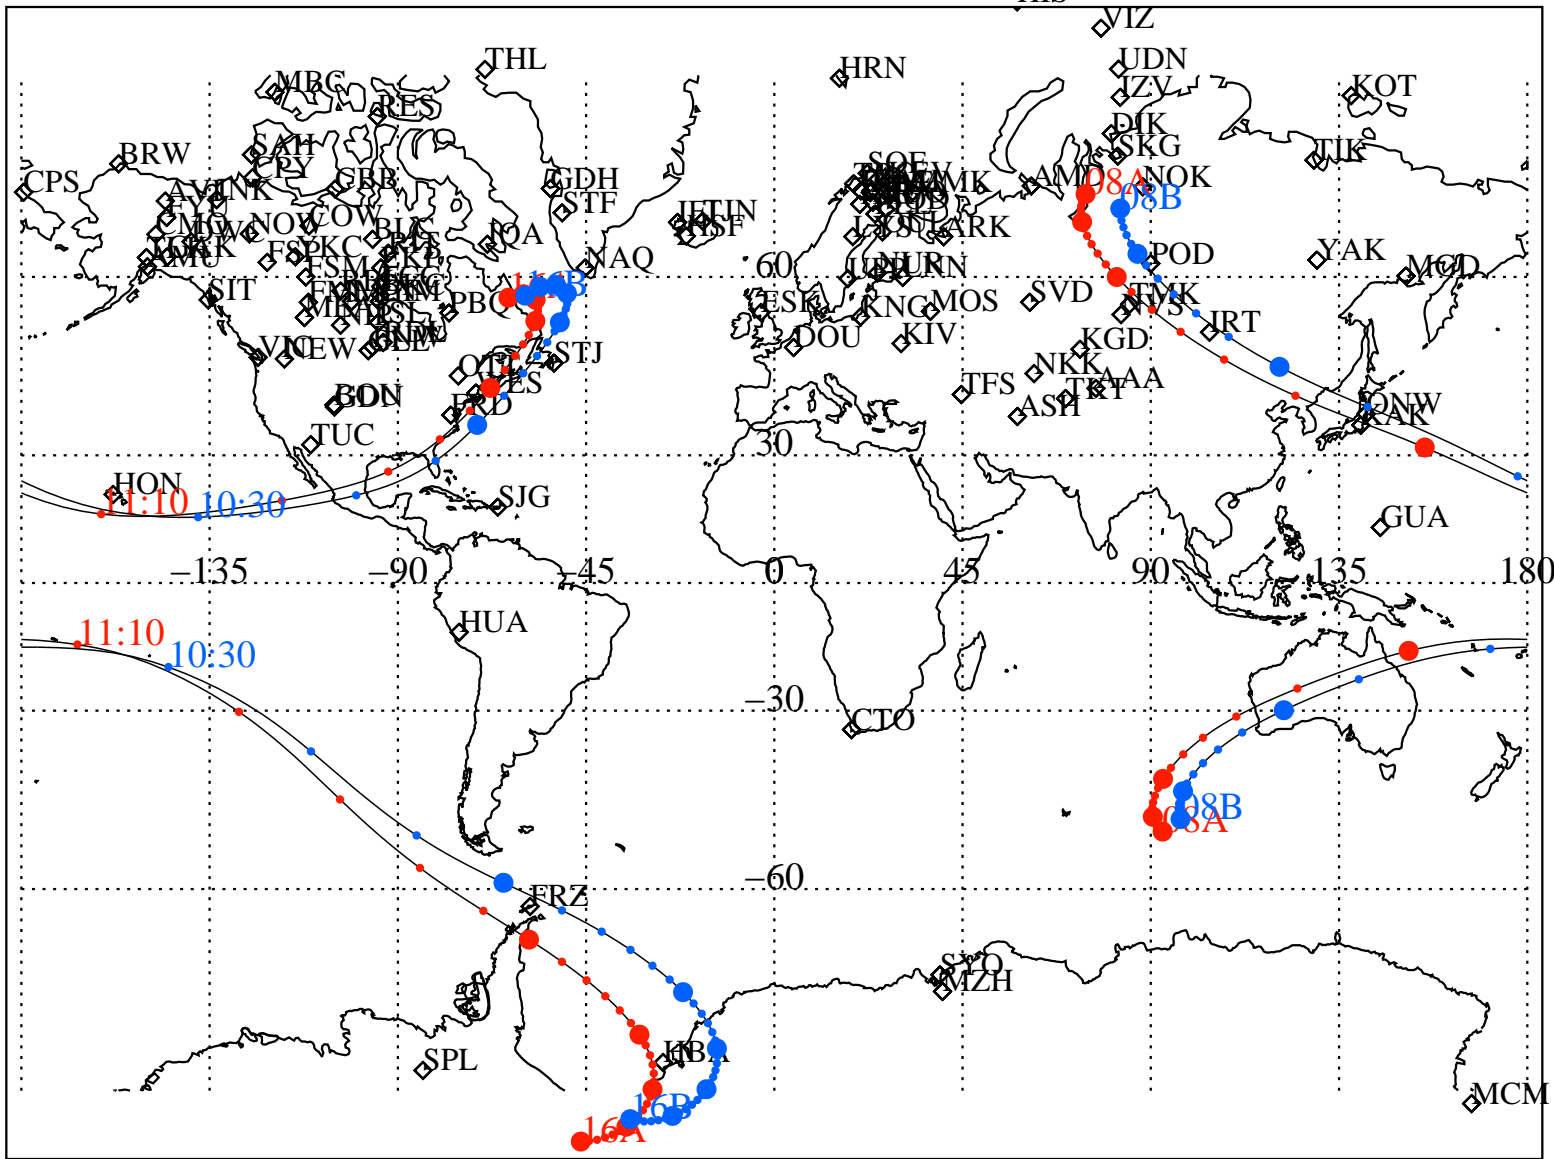

ALE
VAN ALLEN PROBES 2014 057 (02/26) 08:00 to 2014 057 (02/26) 16:00

RBSPA-A, RBSPB-B,