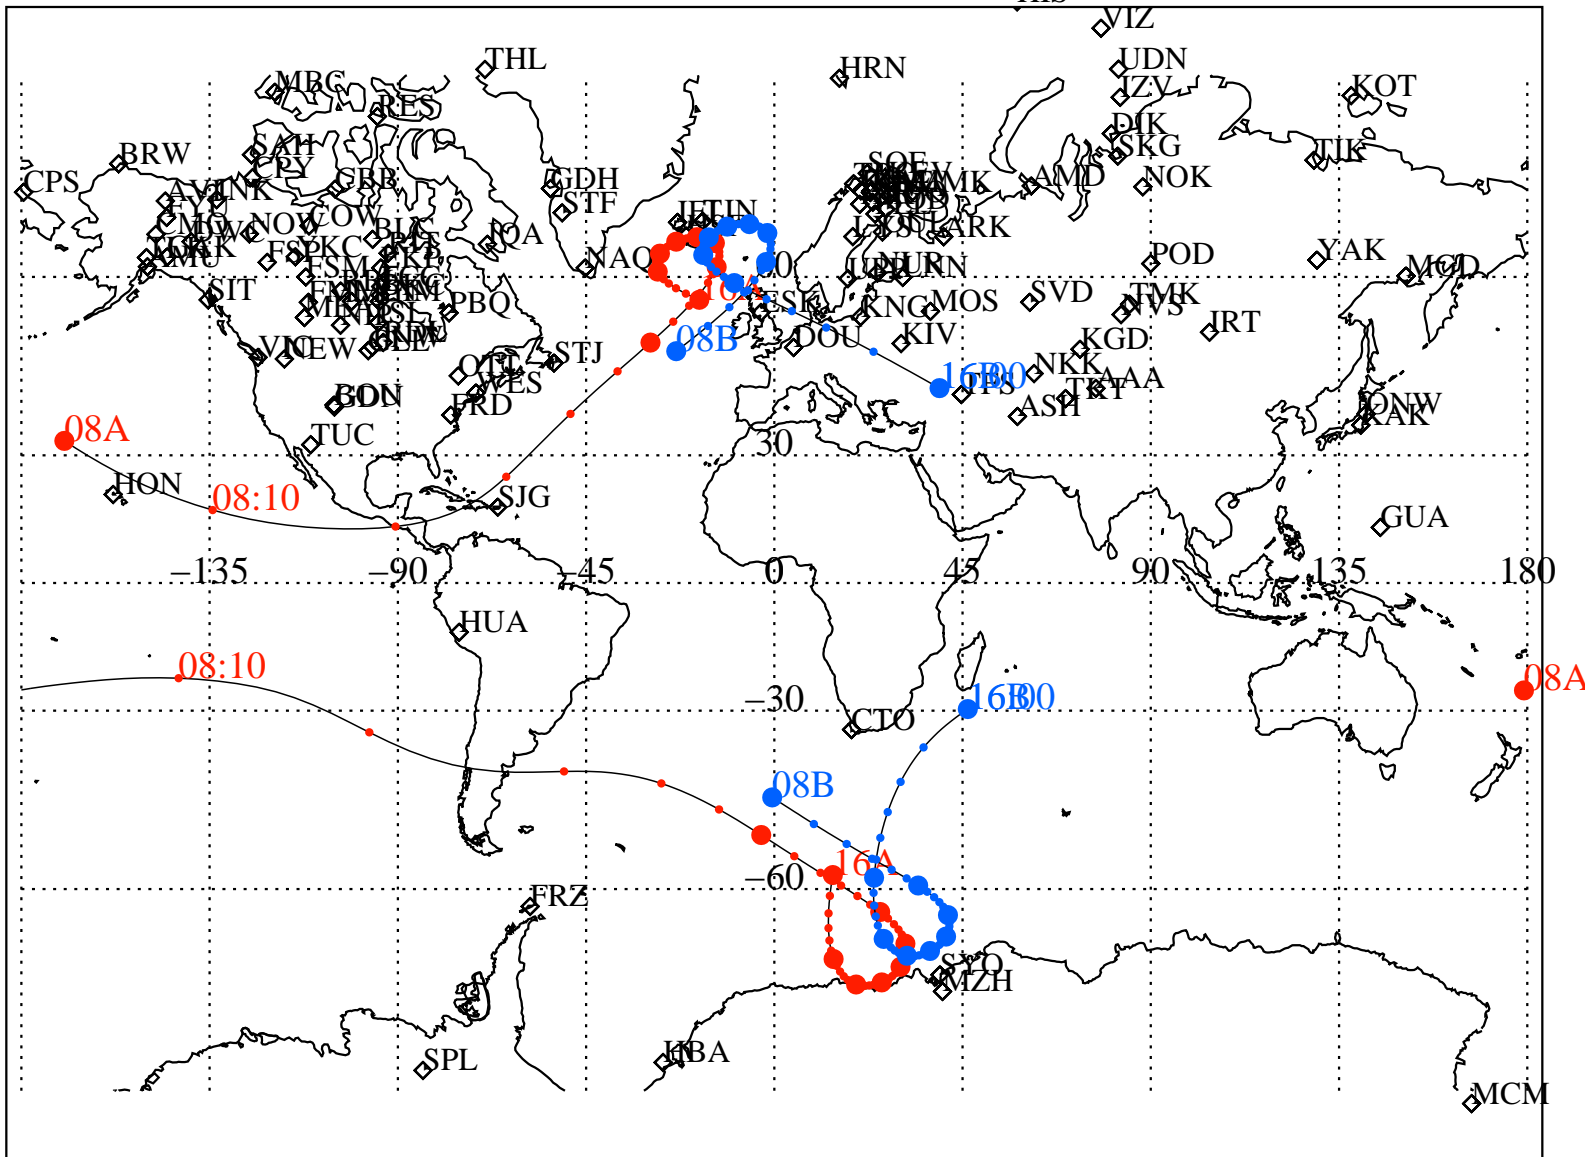

ALE
 VAN ALLEN PROBES 2014 056 (02/25) 08:00 to 2014 056 (02/25) 16:00

RBSPA-A, RBSPA-B,