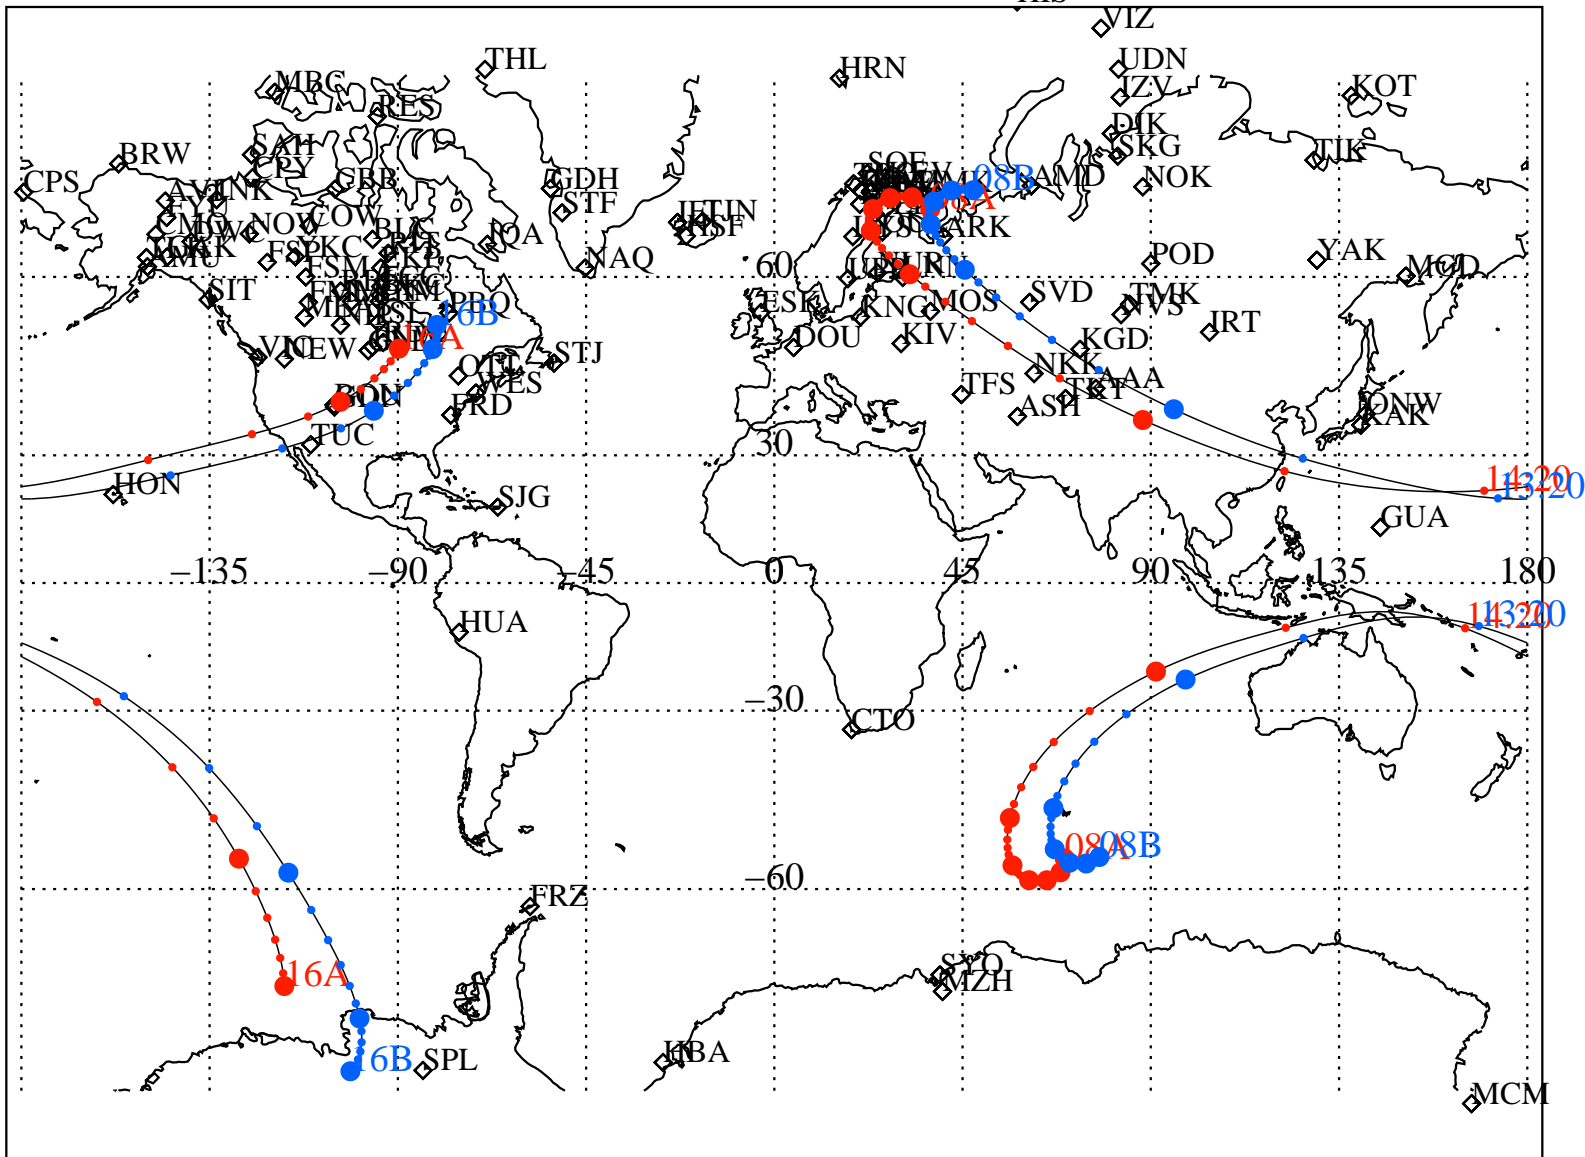

ALE
 VAN ALLEN PROBES 2014 055 (02/24) 08:00 to 2014 055 (02/24) 16:00

RBSPA-A, RBSPB-B,