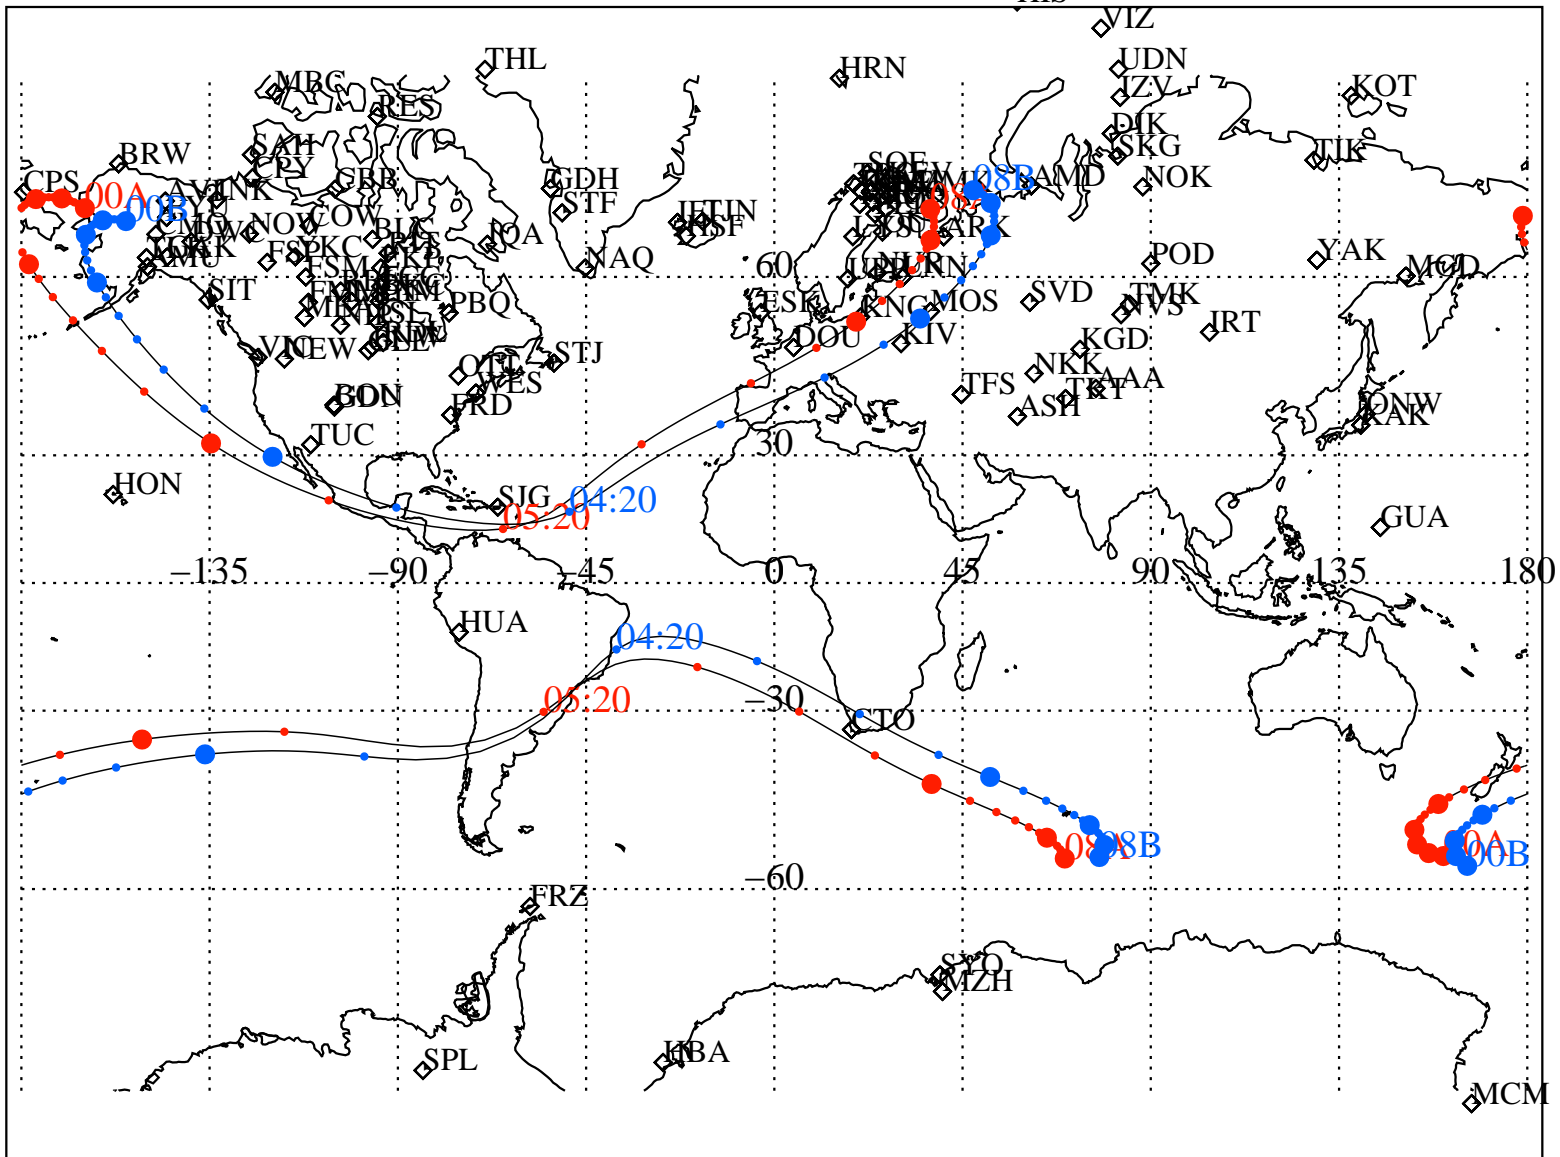

ALE  
 VAN ALLEN PROBES 2014 055 (02/24) 00:00 to 2014 055 (02/24) 08:00

RBSPA-A, RBSPB-B,