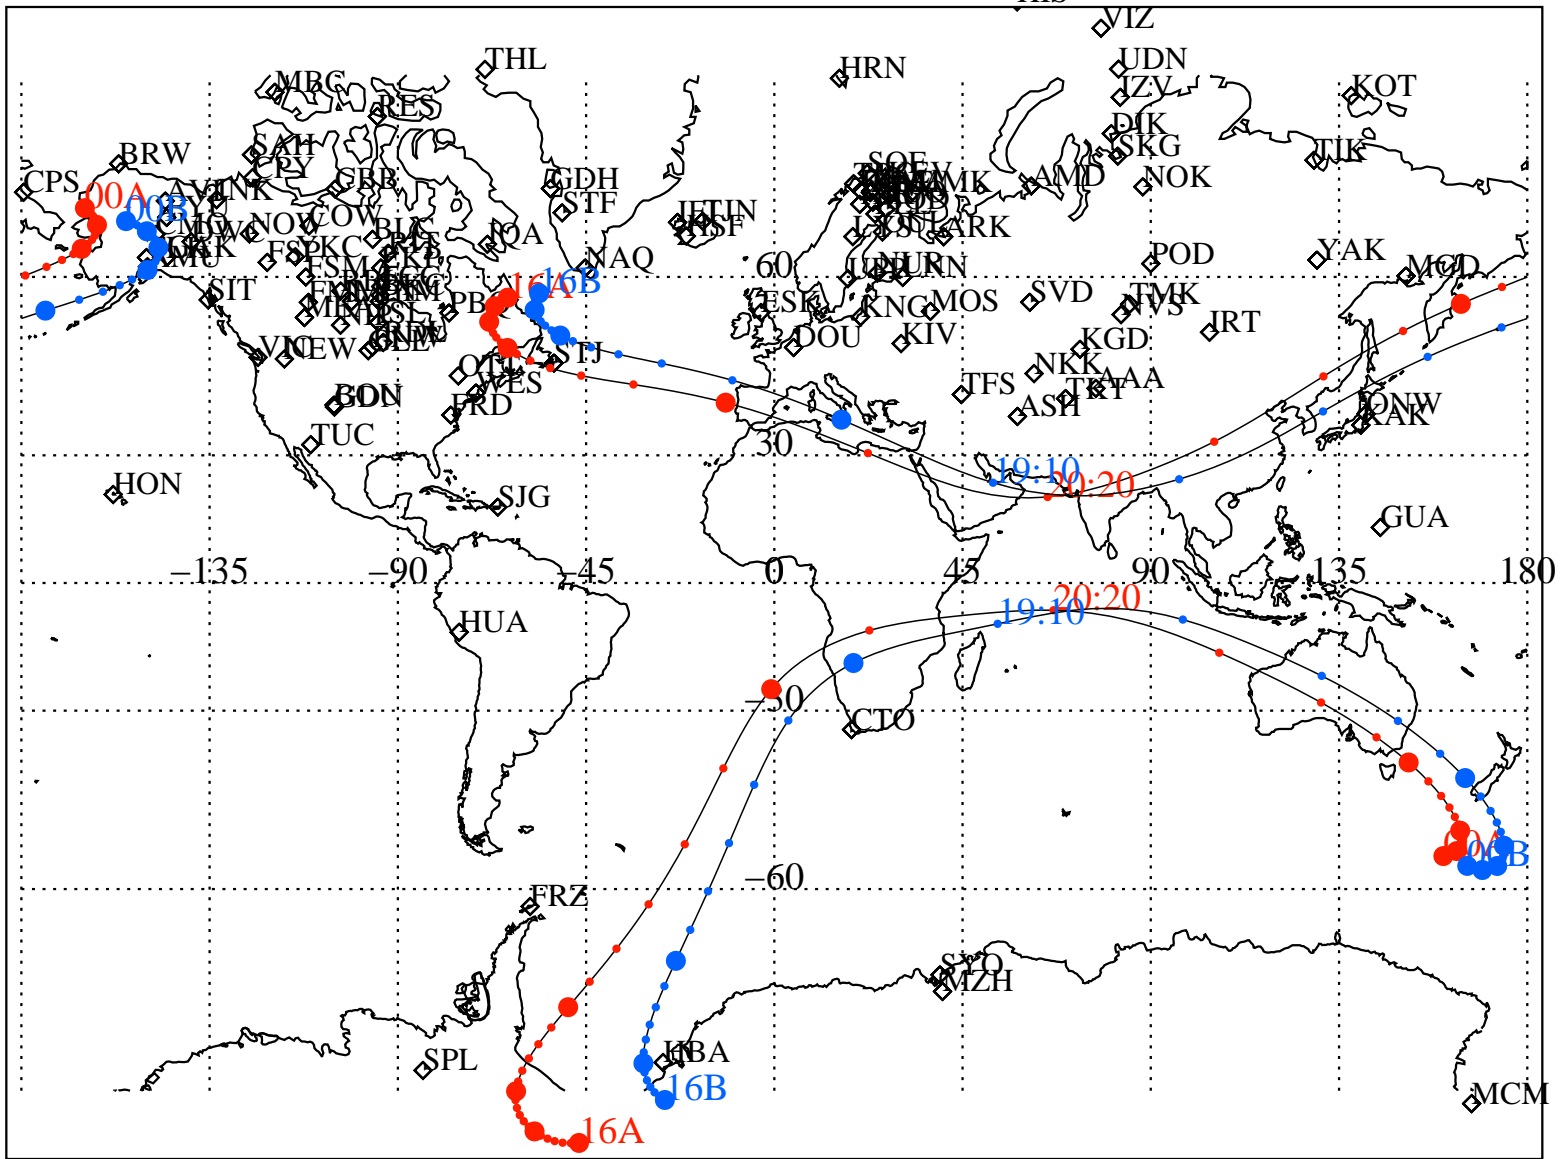

ALE
 VAN ALLEN PROBES 2014 054 (02/23) 16:00 to 2014 055 (02/24) 00:00

RBSPA-A, RBSPB-B,