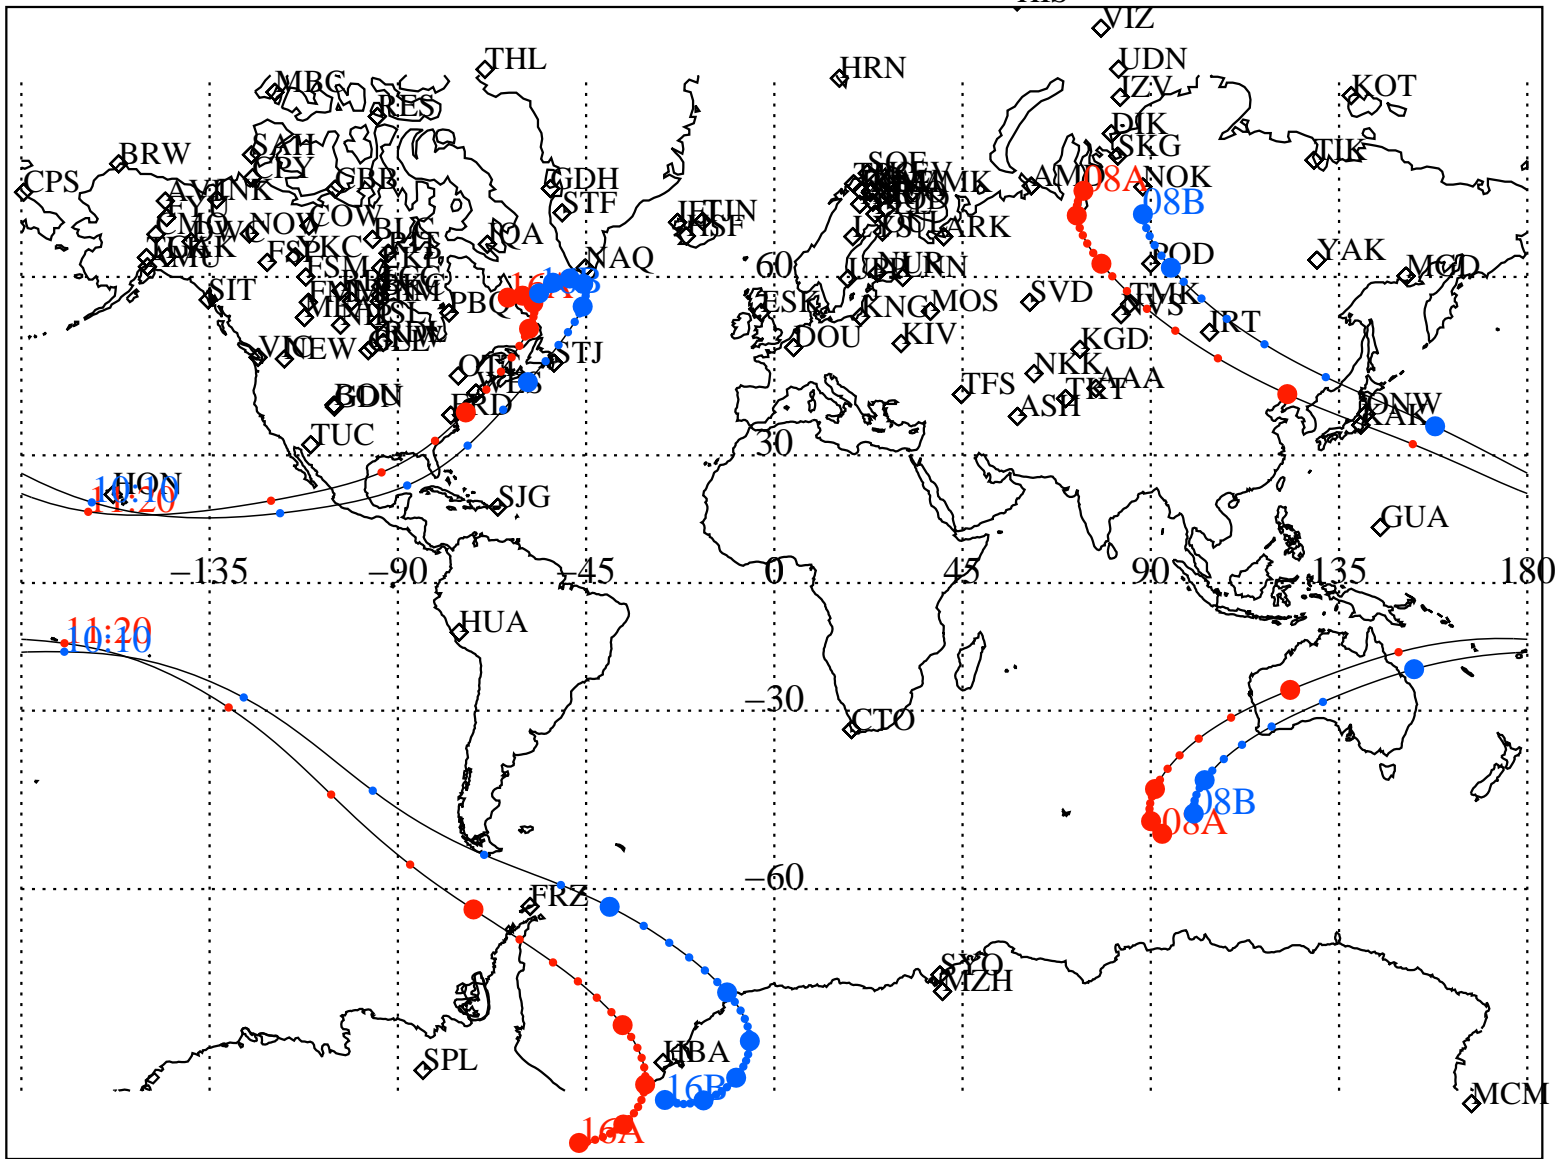

ALE  
VAN ALLEN PROBES 2014 054 (02/23) 08:00 to 2014 054 (02/23) 16:00

RBSPA-A, RBSPB-B,