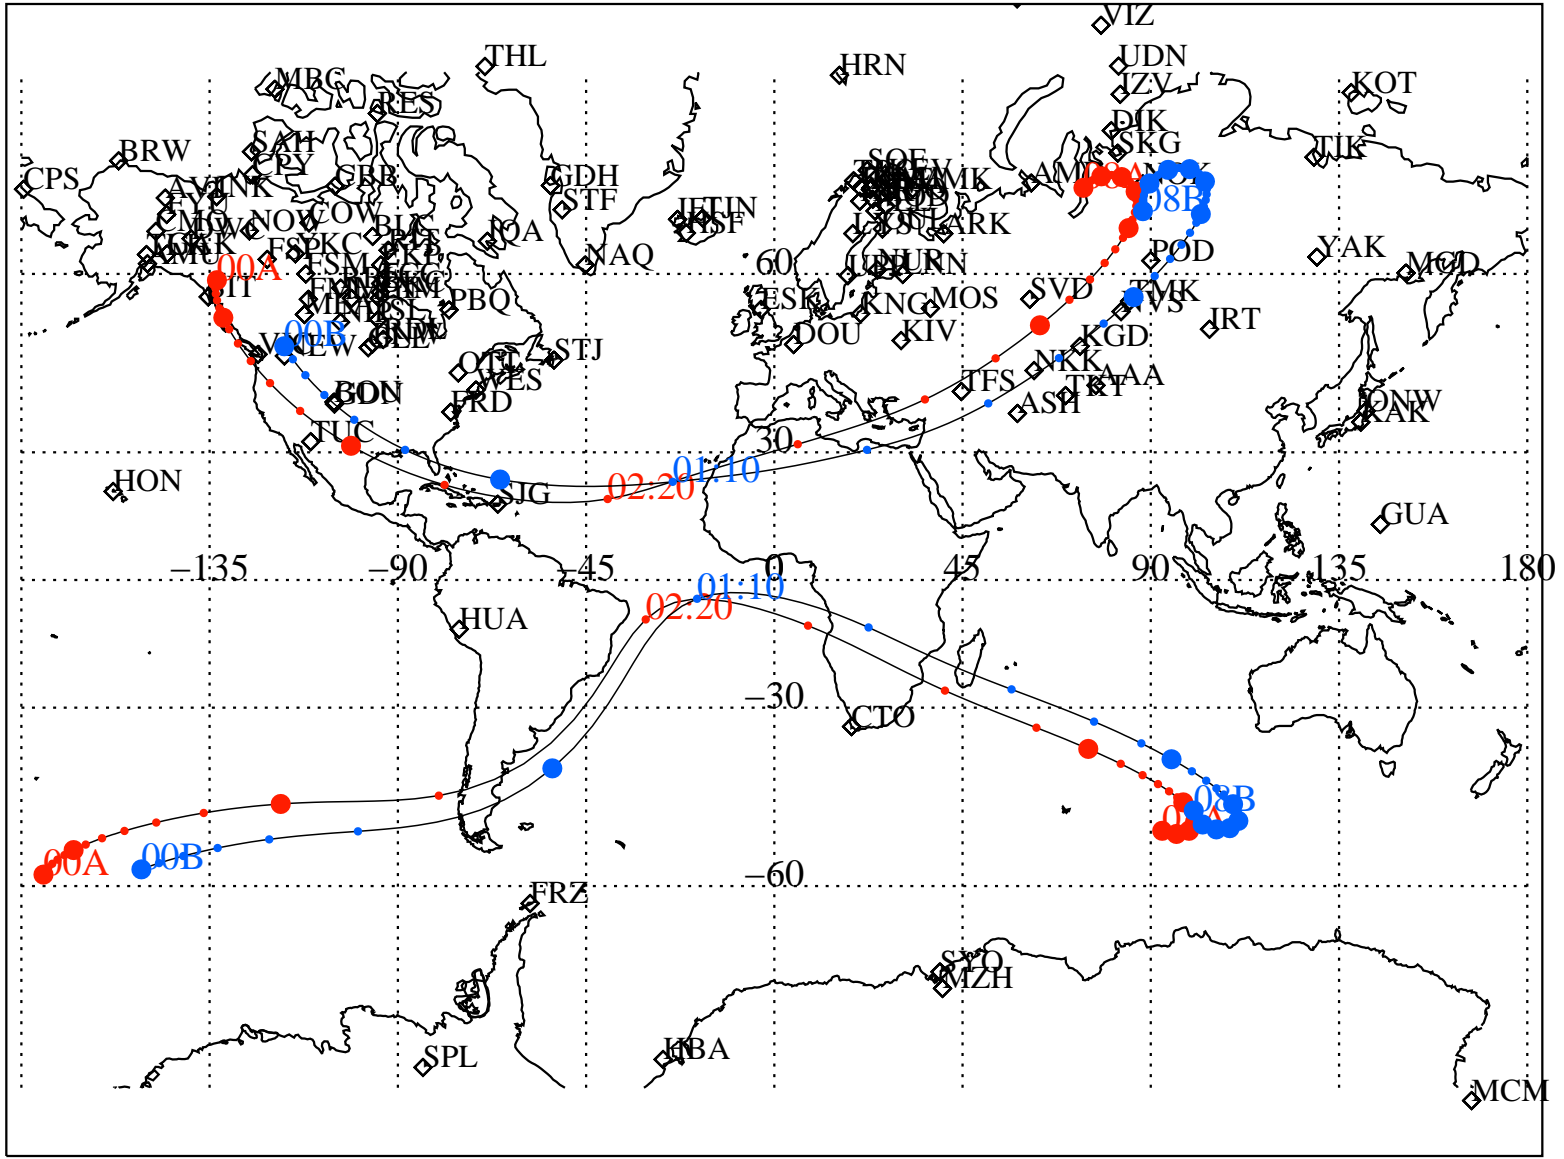

ALE
 VAN ALLEN PROBES 2014 054 (02/23) 00:00 to 2014 054 (02/23) 08:00

RBSPA-A, RBSPB-B,