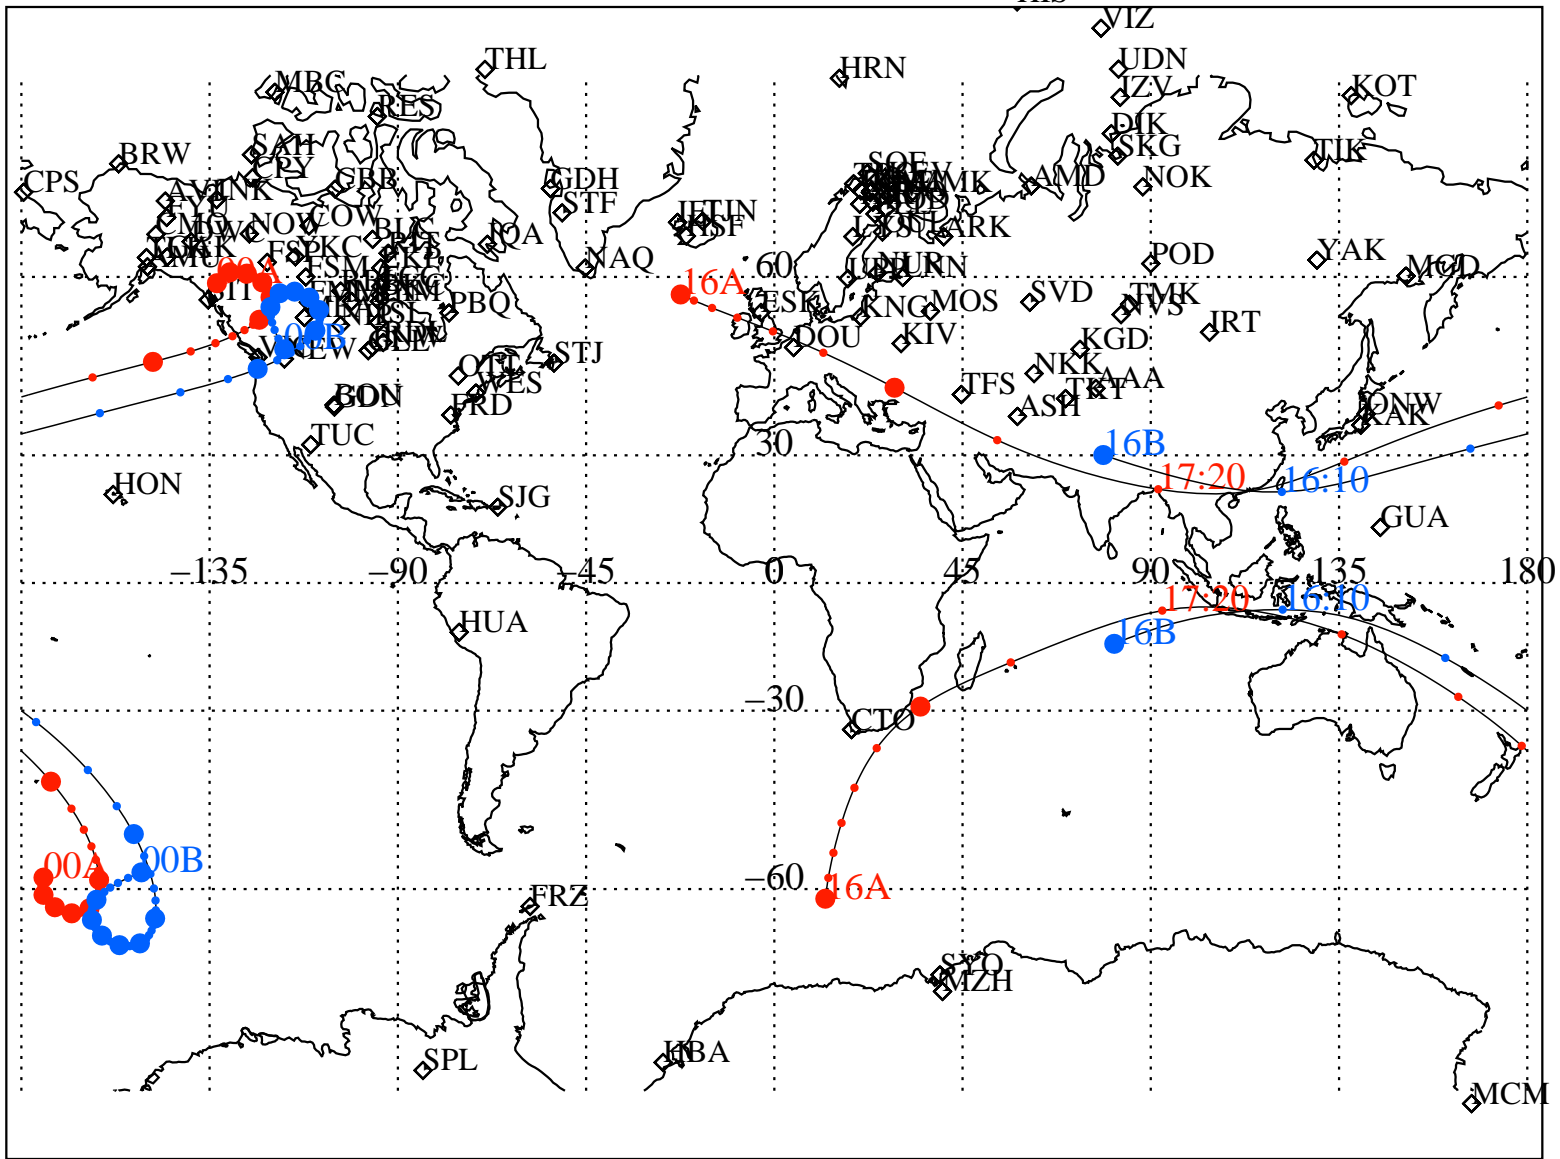

ALE
 VAN ALLEN PROBES 2014 053 (02/22) 16:00 to 2014 054 (02/23) 00:00

RBSPA-A, RBSPA-B,