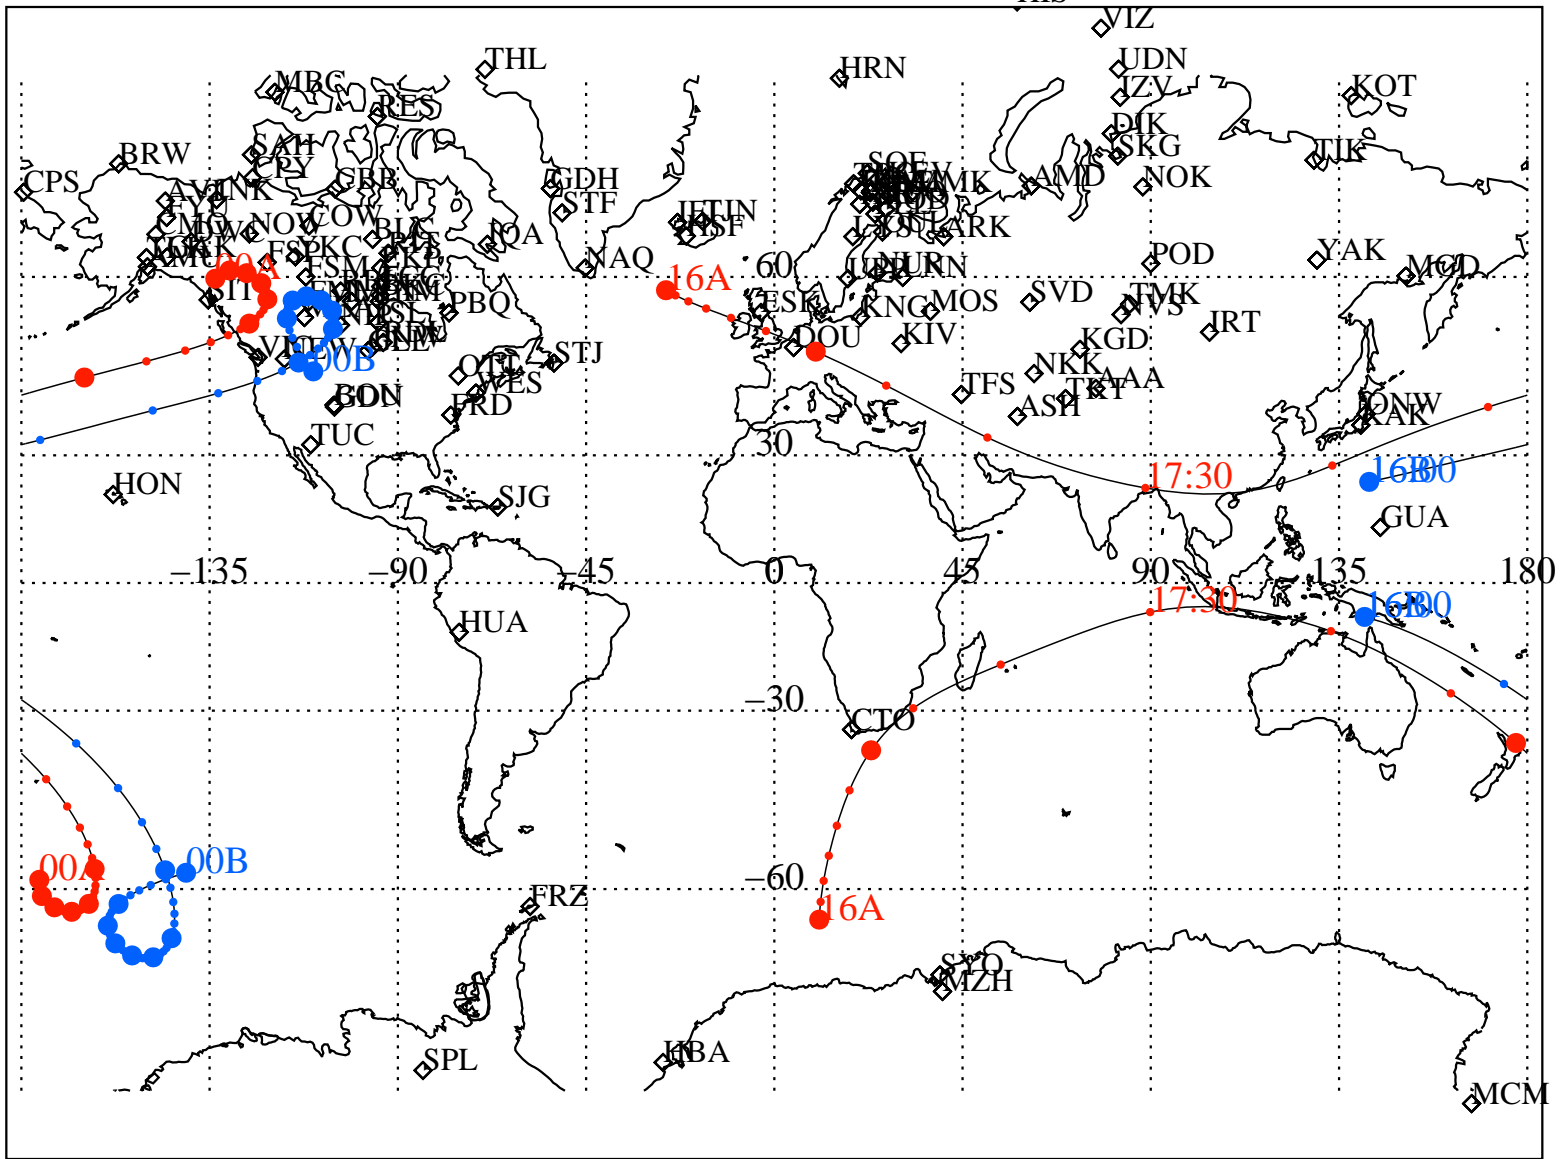

ALE  
 VAN ALLEN PROBES 2014 050 (02/19) 16:00 to 2014 051 (02/20) 00:00

RBSPA-A, RBSPB-B,