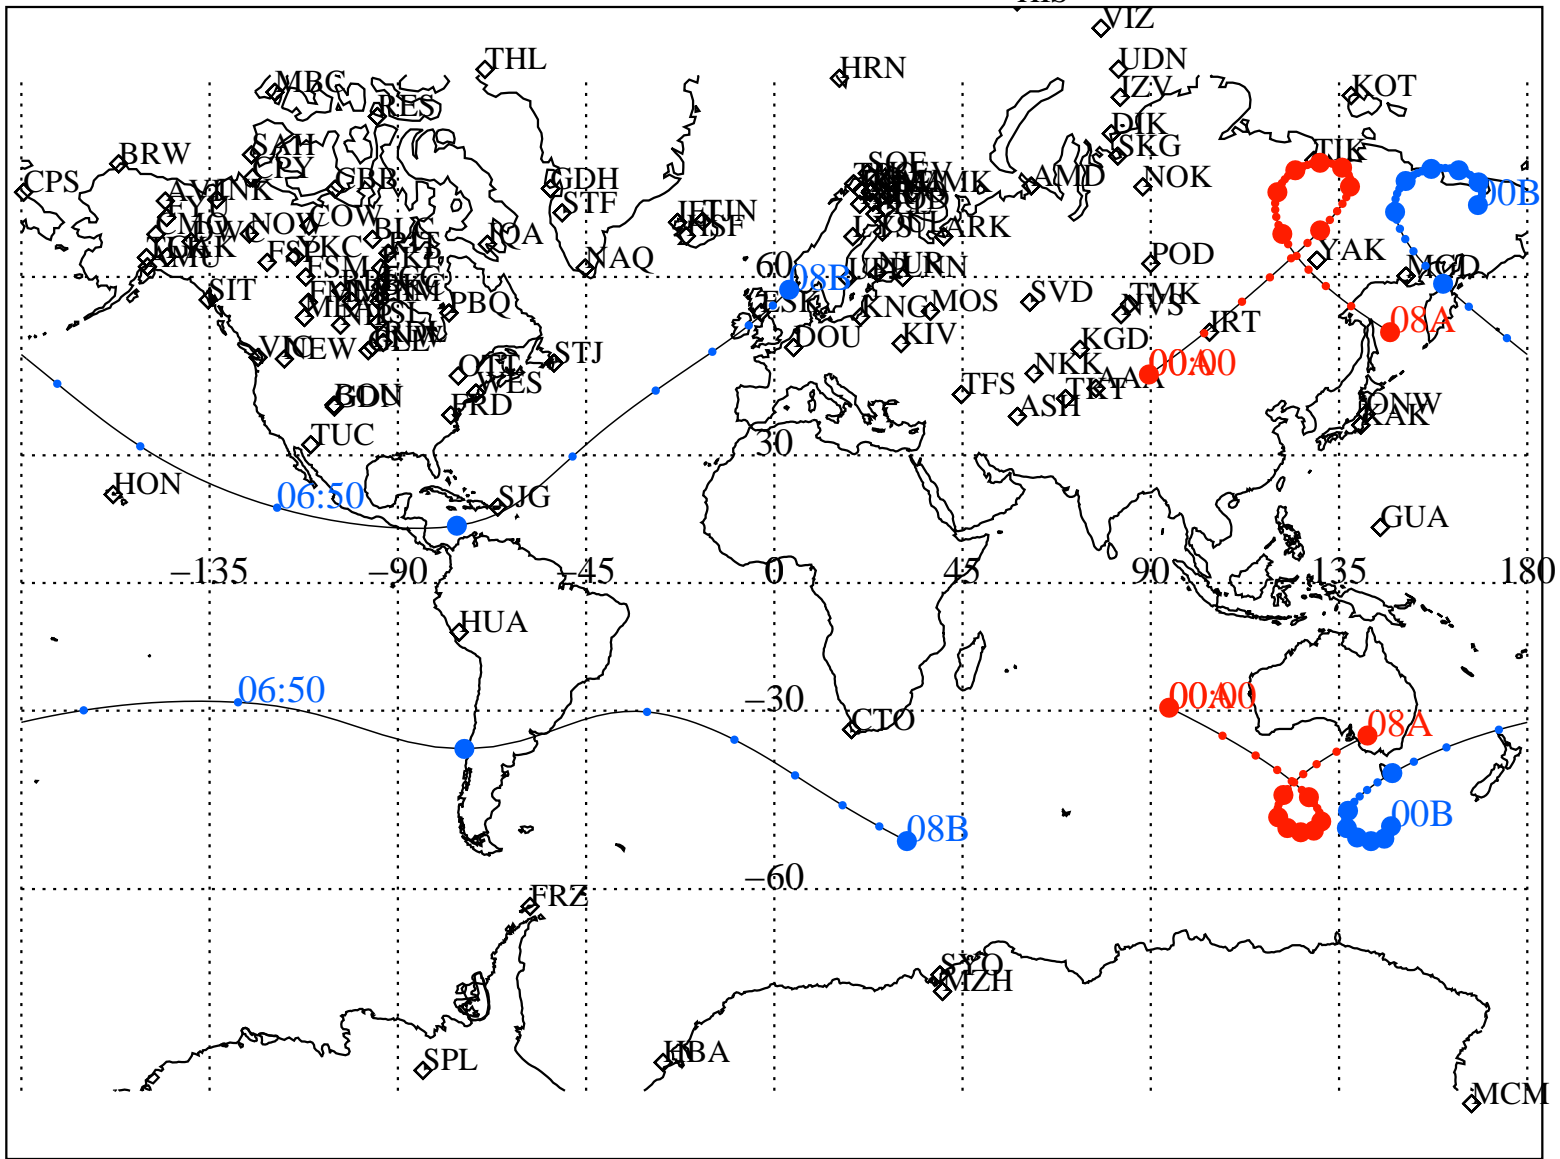

ALE  
 VAN ALLEN PROBES 2014 050 (02/19) 00:00 to 2014 050 (02/19) 08:00

RBSPA-A, RBSPA-B,