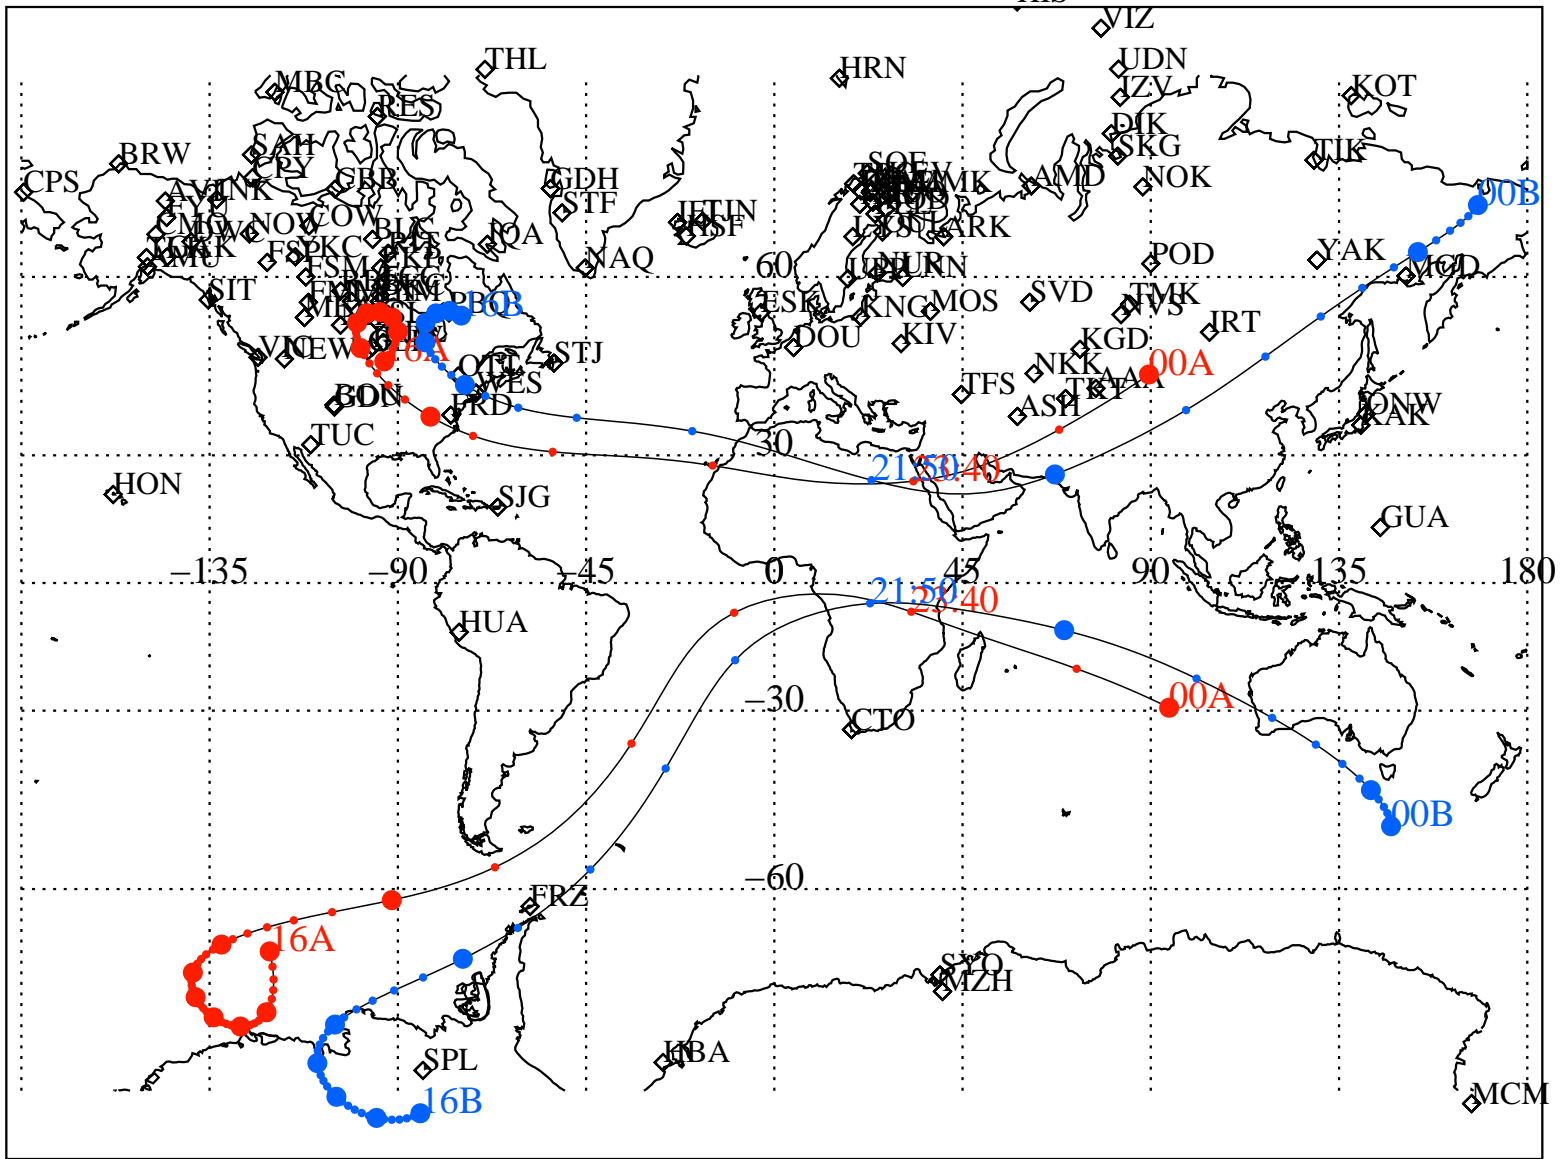

ALE
 VAN ALLEN PROBES 2014 049 (02/18) 16:00 to 2014 050 (02/19) 00:00

RBSPA-A, RBSPB-B,