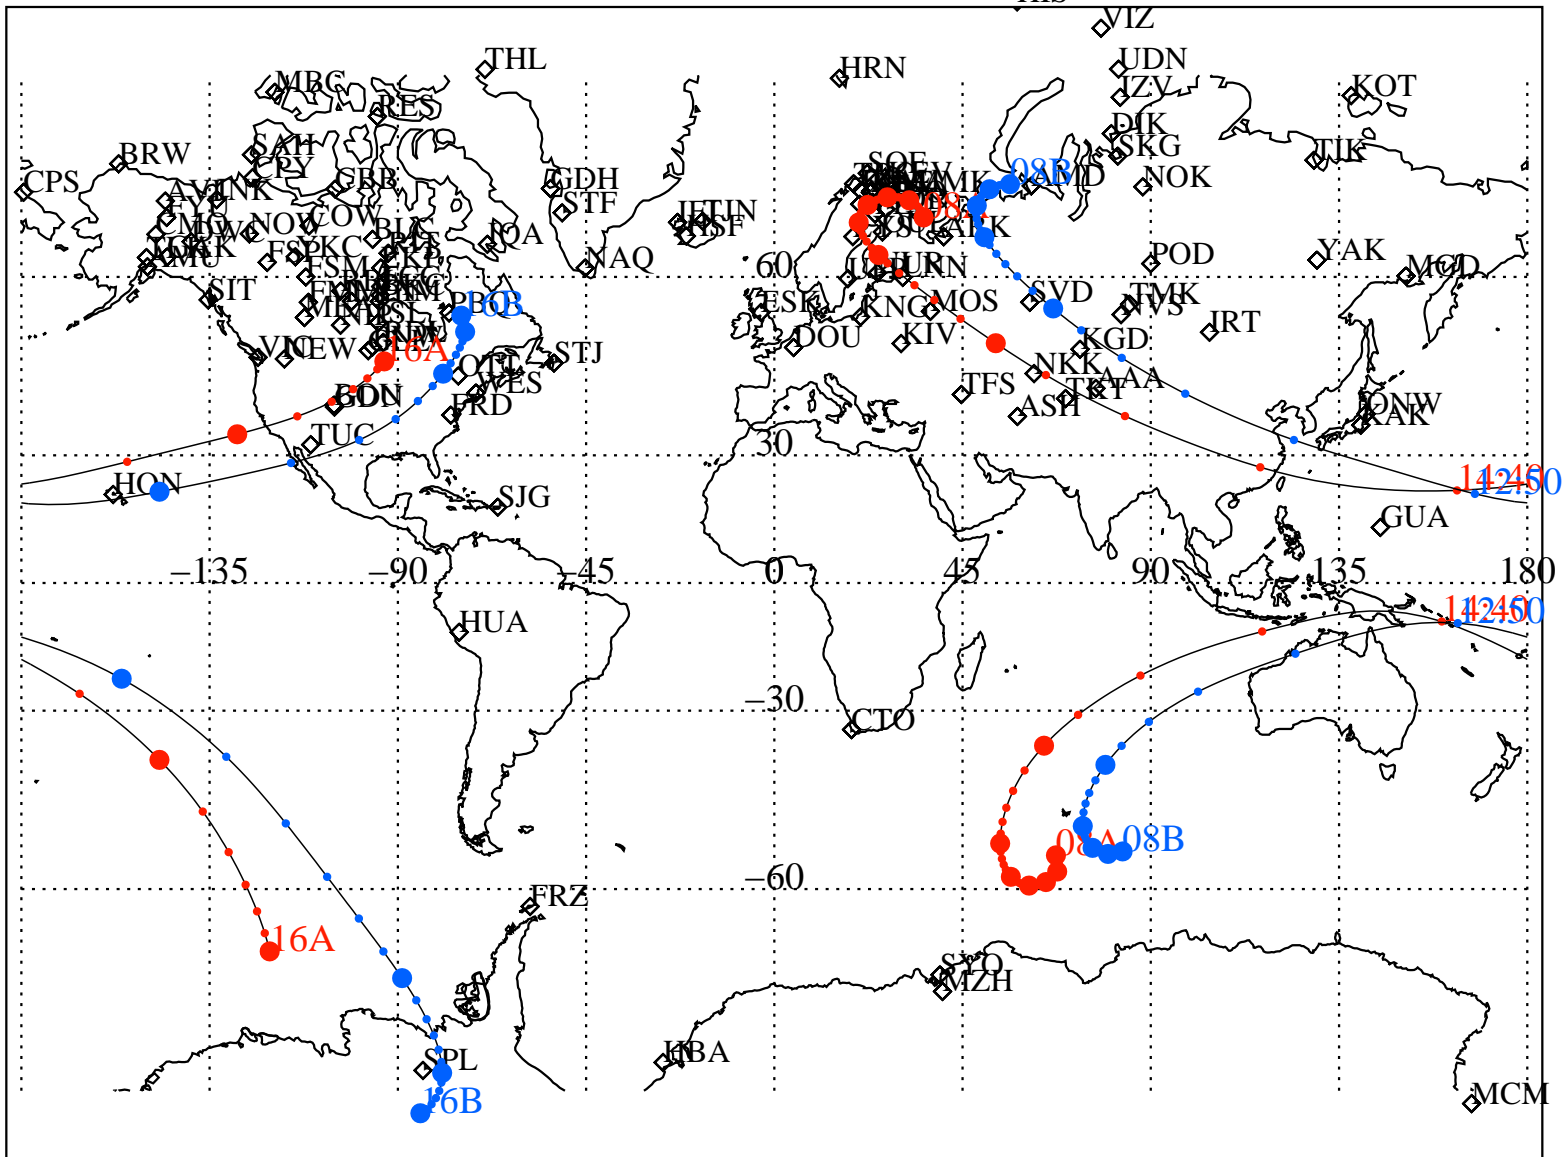

ALE  
 VAN ALLEN PROBES 2014 049 (02/18) 08:00 to 2014 049 (02/18) 16:00

RBSPA-A, RBSPB-B,