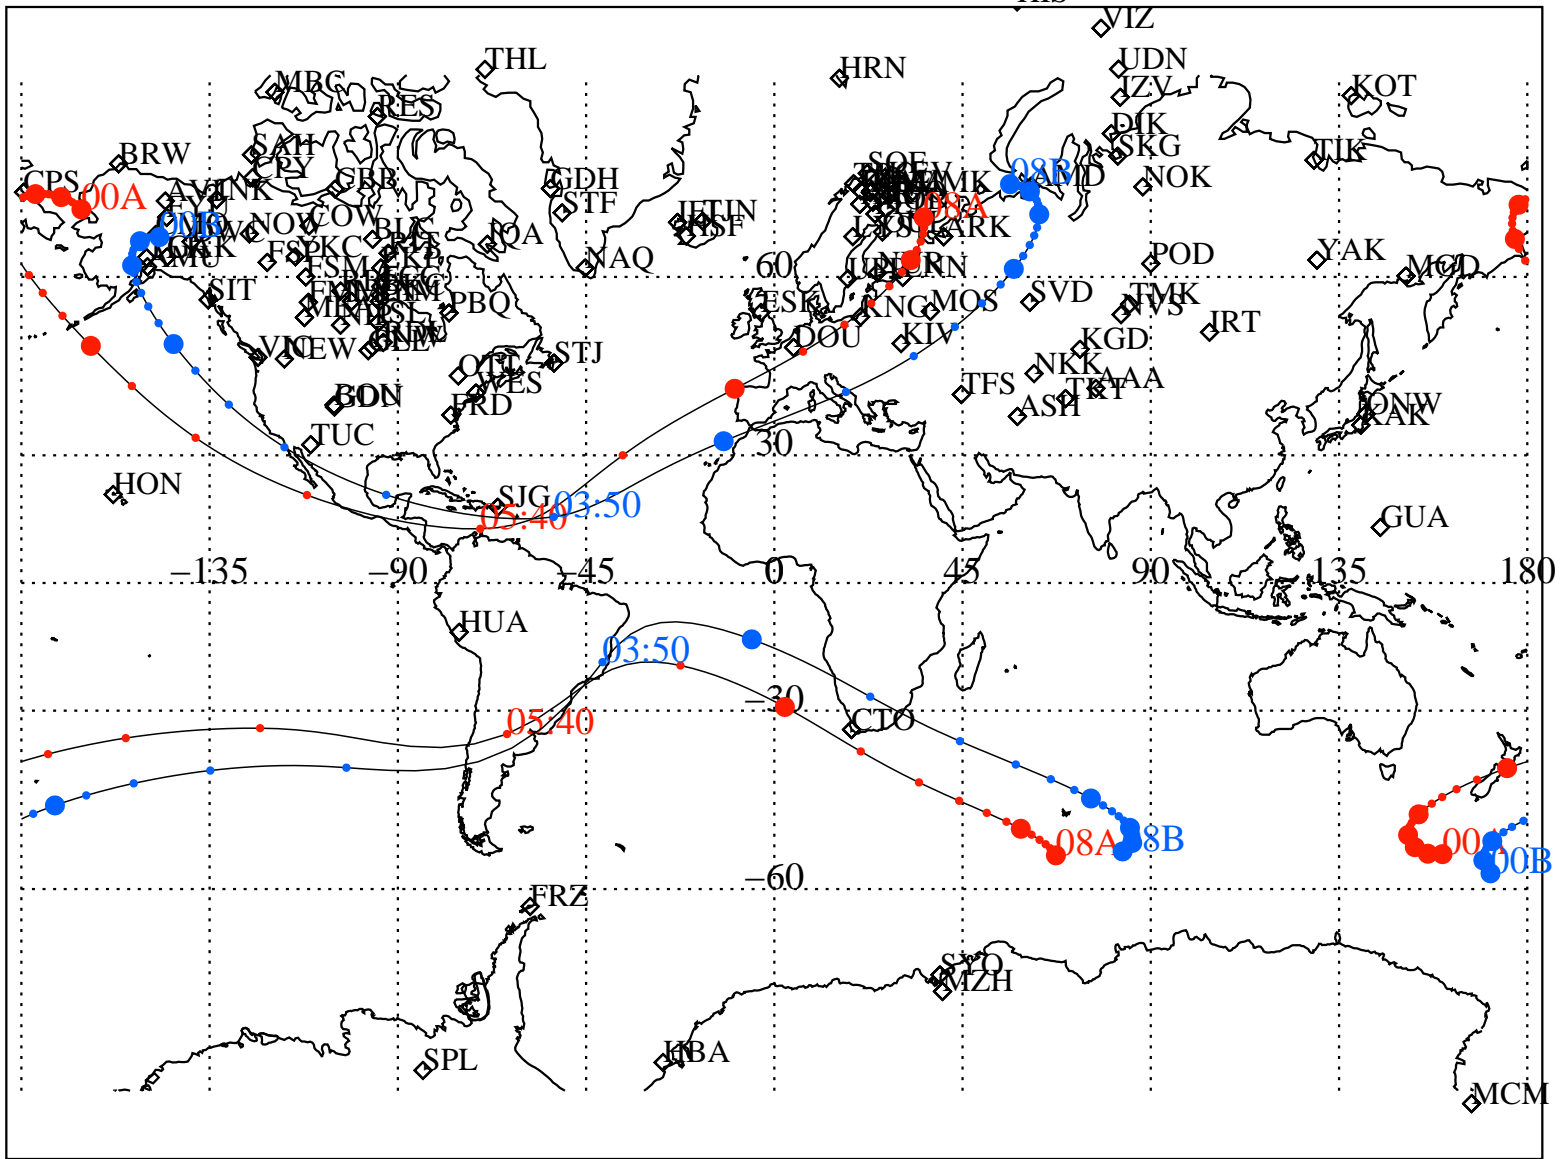

ALE
 VAN ALLEN PROBES 2014 049 (02/18) 00:00 to 2014 049 (02/18) 08:00

RBSPA-A, RBSPB-B,