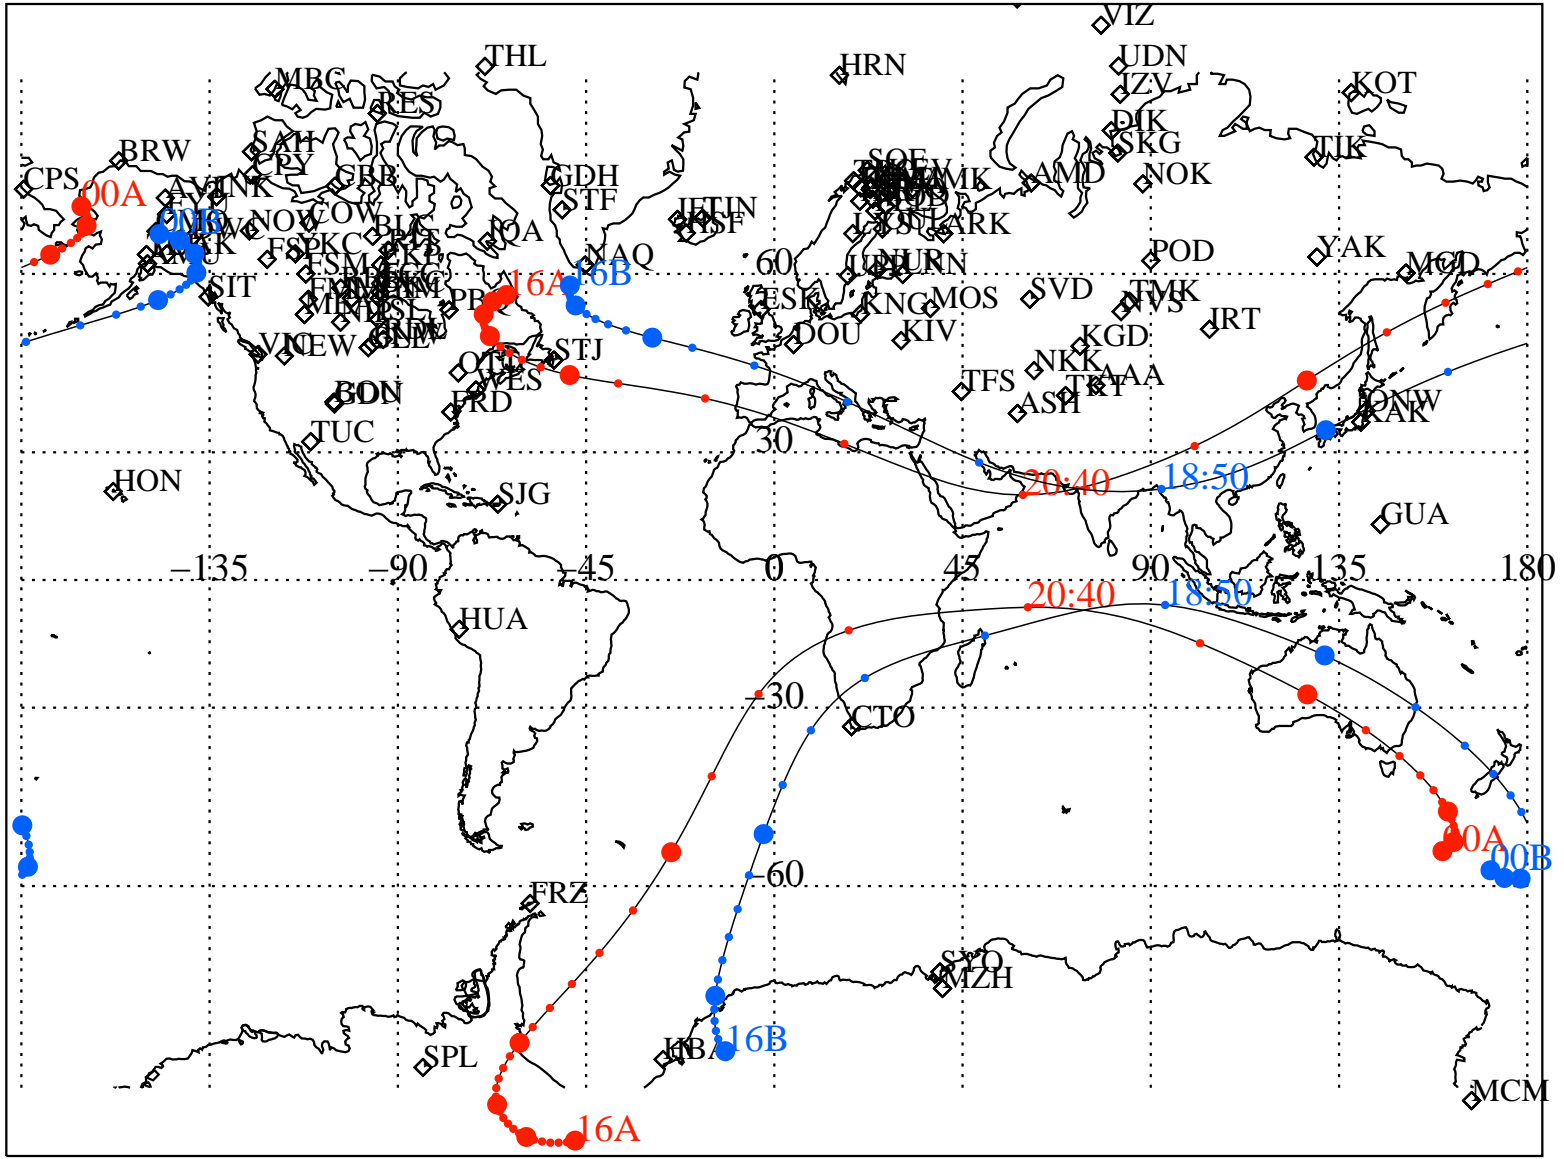

ALE
VAN ALLEN PROBES 2014 048 (02/17) 16:00 to 2014 049 (02/18) 00:00

RBSPA-A, RBSPB-B,