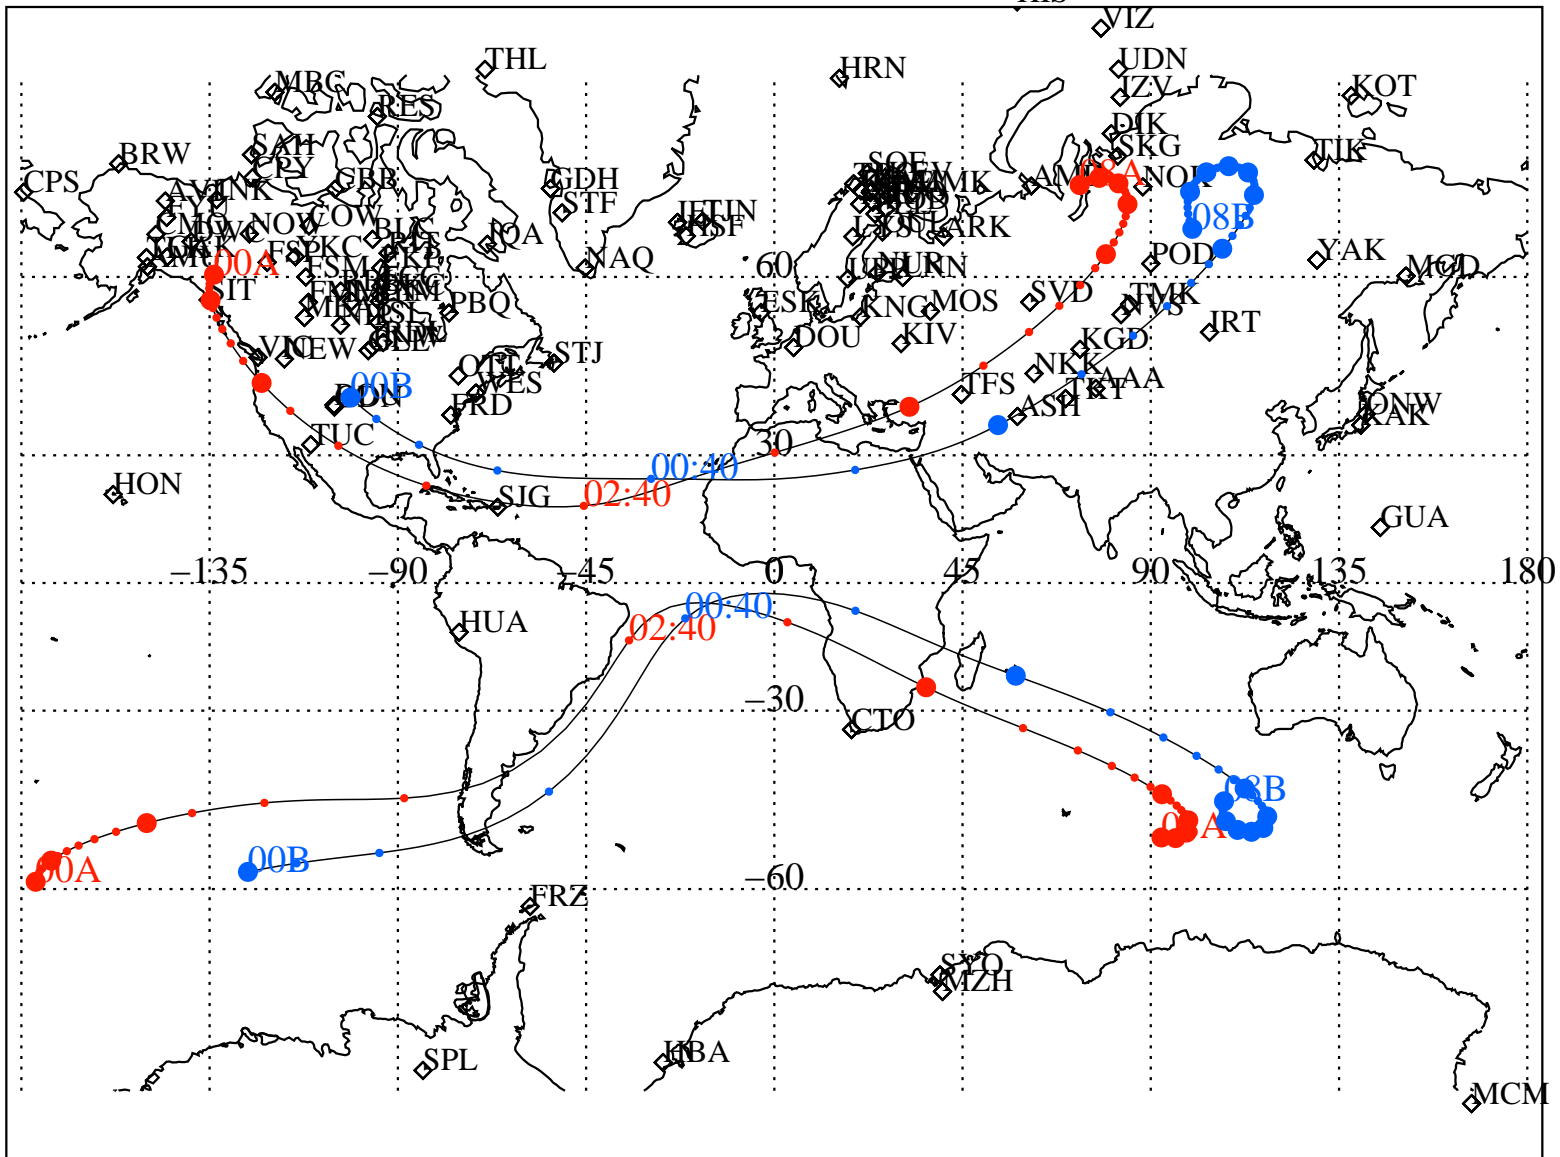

ALE  
 VAN ALLEN PROBES 2014 048 (02/17) 00:00 to 2014 048 (02/17) 08:00

RBSPA-A, RBSPB-B,