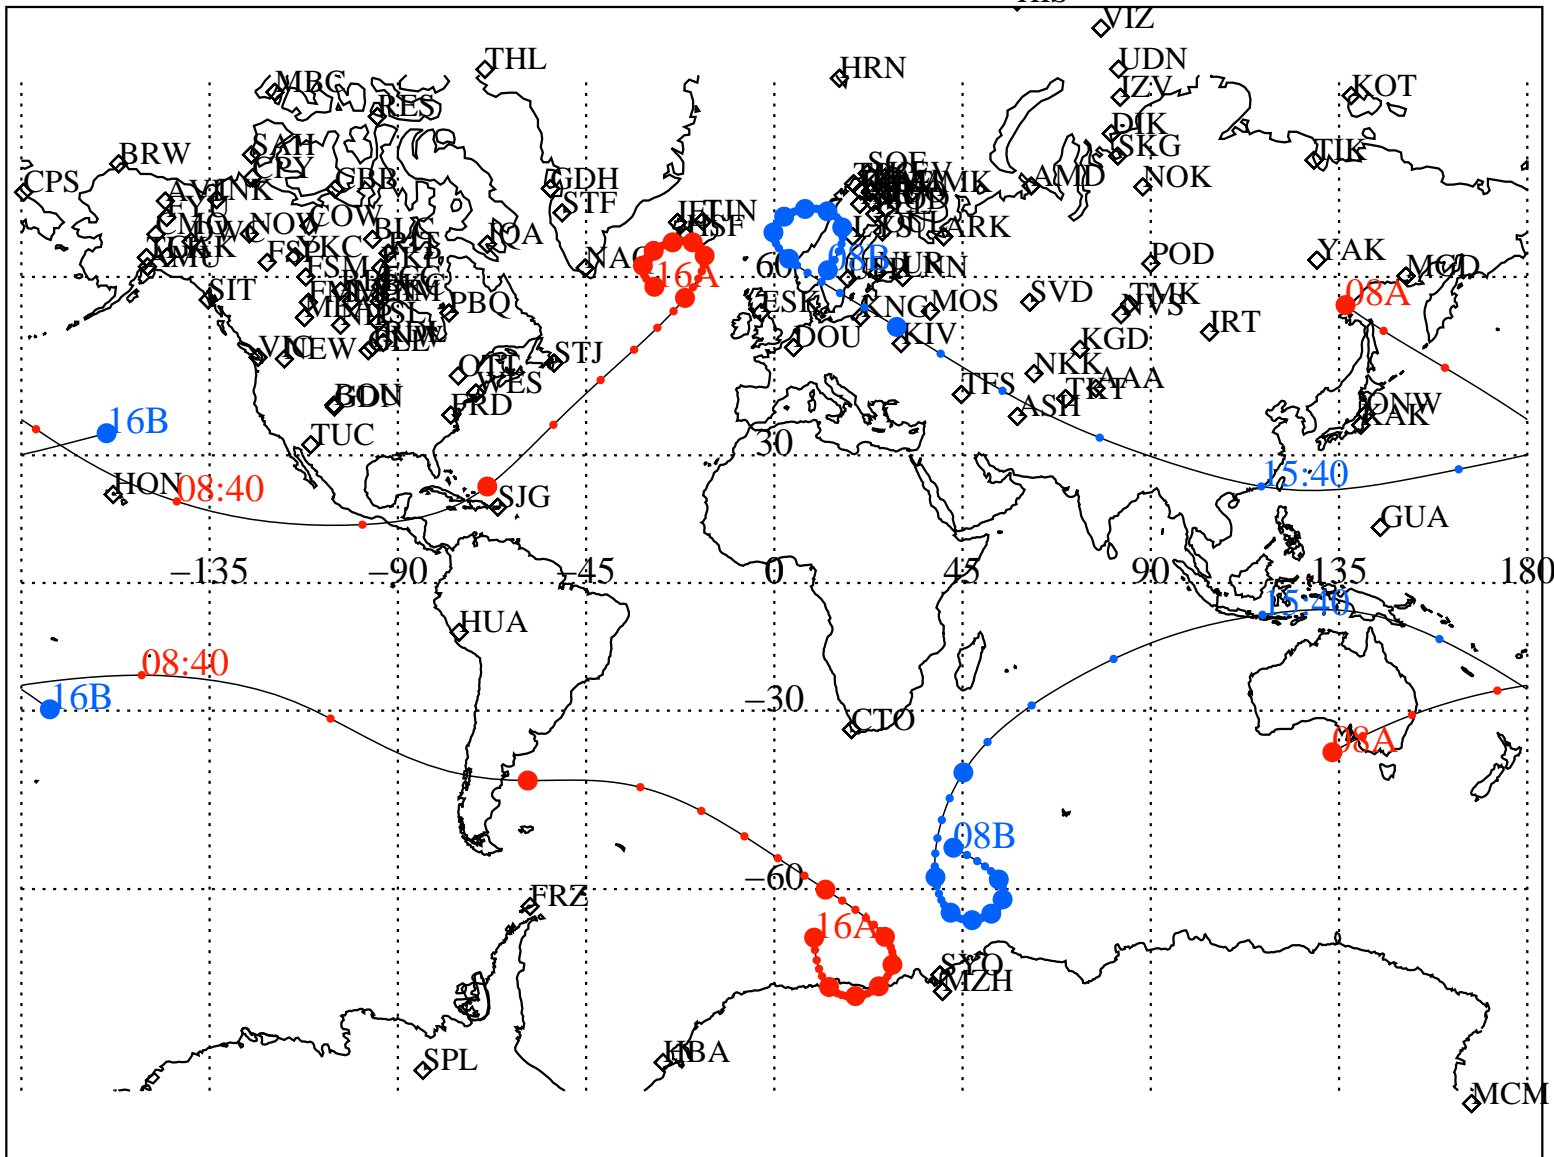

ALE  
 VAN ALLEN PROBES 2014 047 (02/16) 08:00 to 2014 047 (02/16) 16:00

RBSPA-A, RBSPB-B,