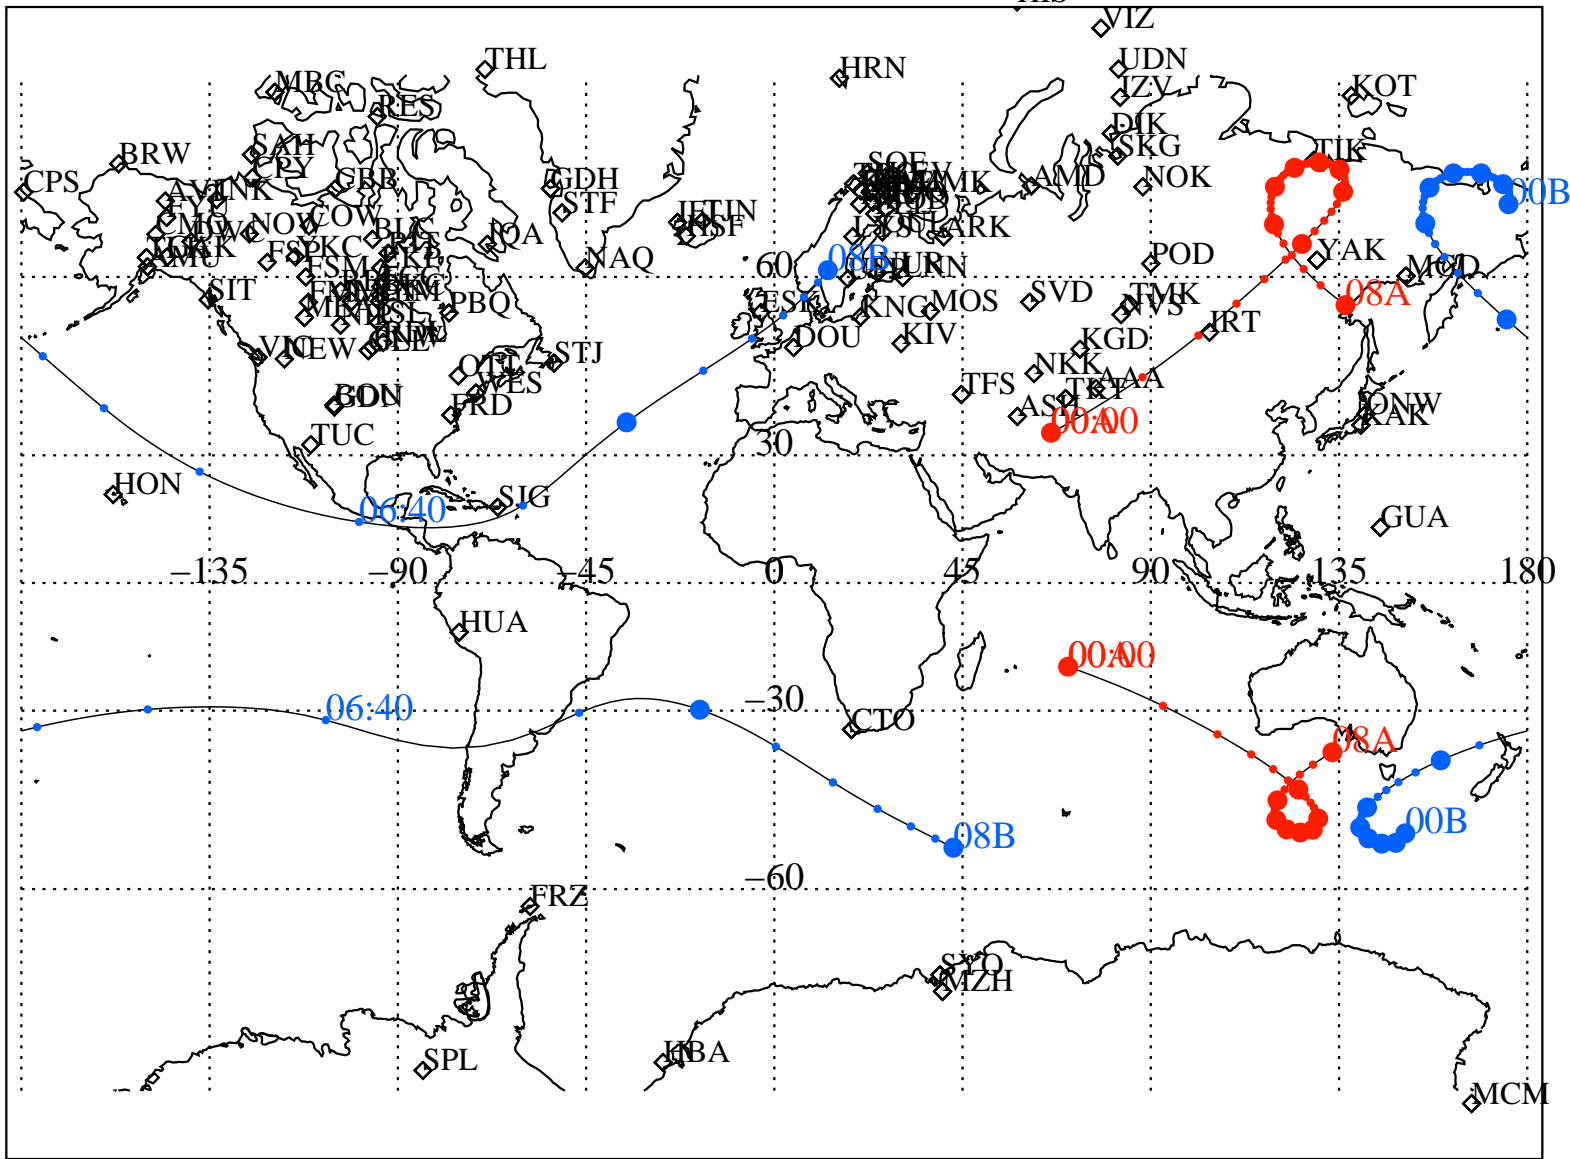

ALE
 VAN ALLEN PROBES 2014 047 (02/16) 00:00 to 2014 047 (02/16) 08:00

RBSPA-A, RBSPA-B,