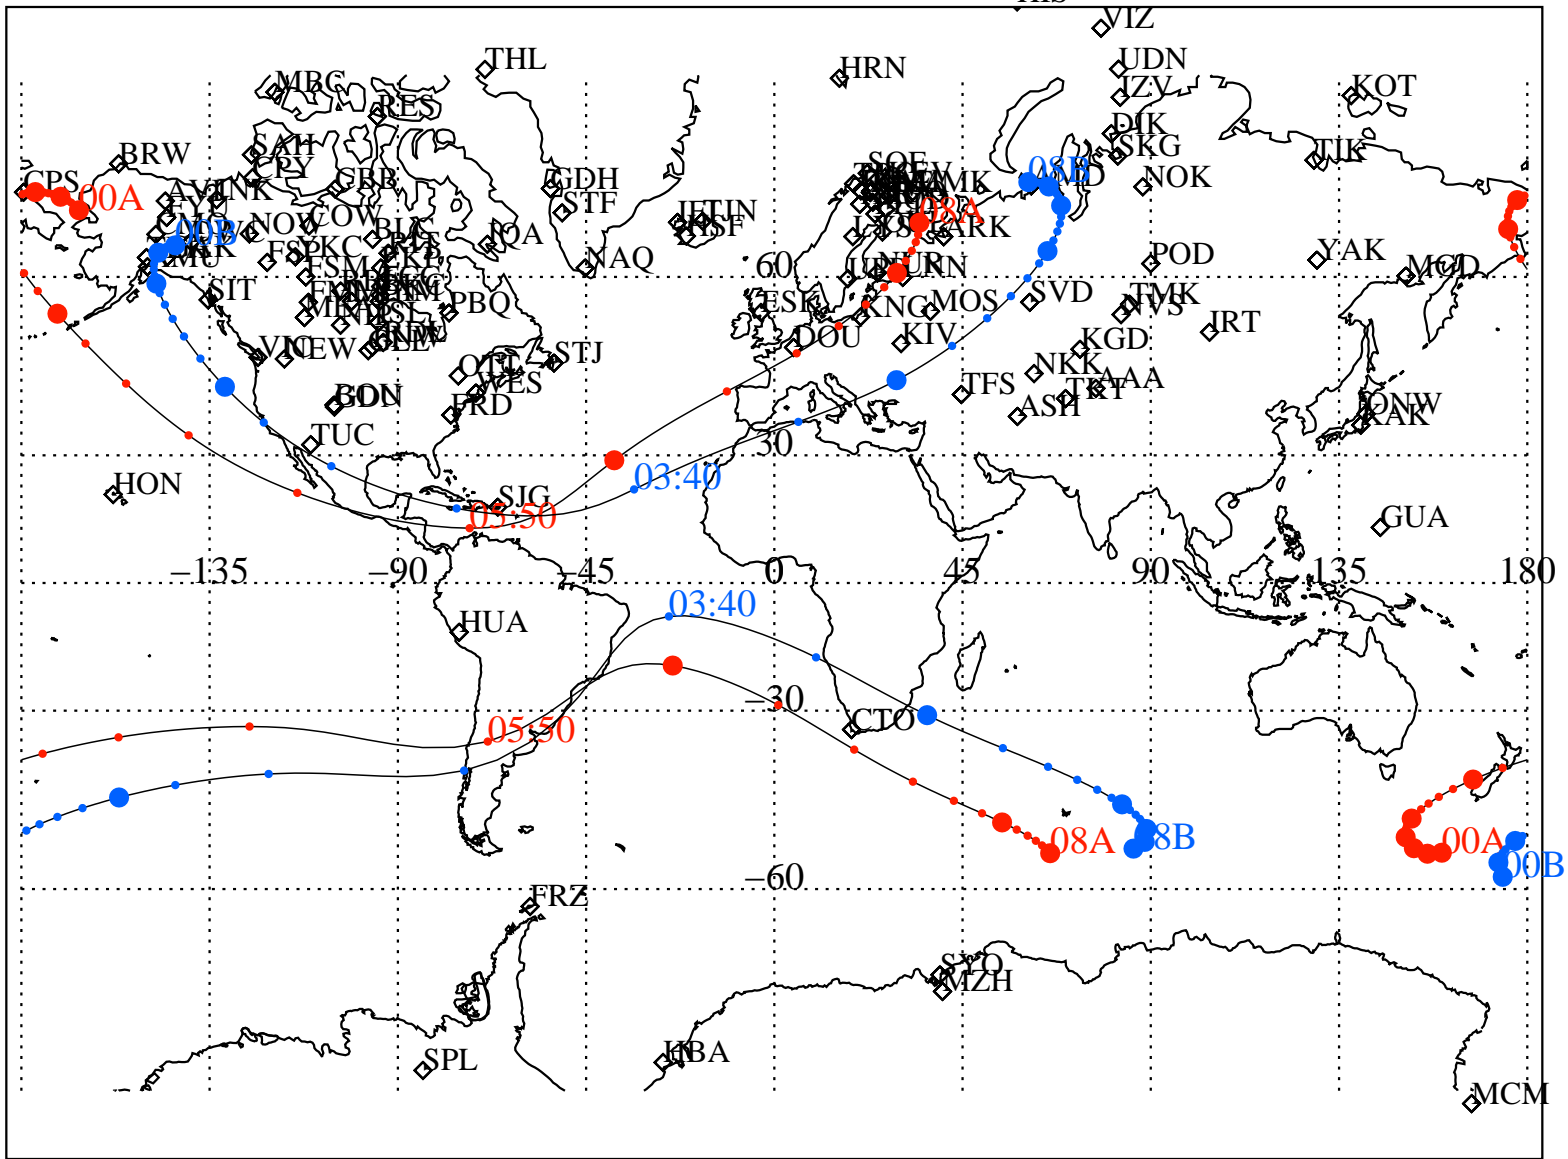

ALE
 VAN ALLEN PROBES 2014 046 (02/15) 00:00 to 2014 046 (02/15) 08:00

RBSPA-A, RBSPB-B,