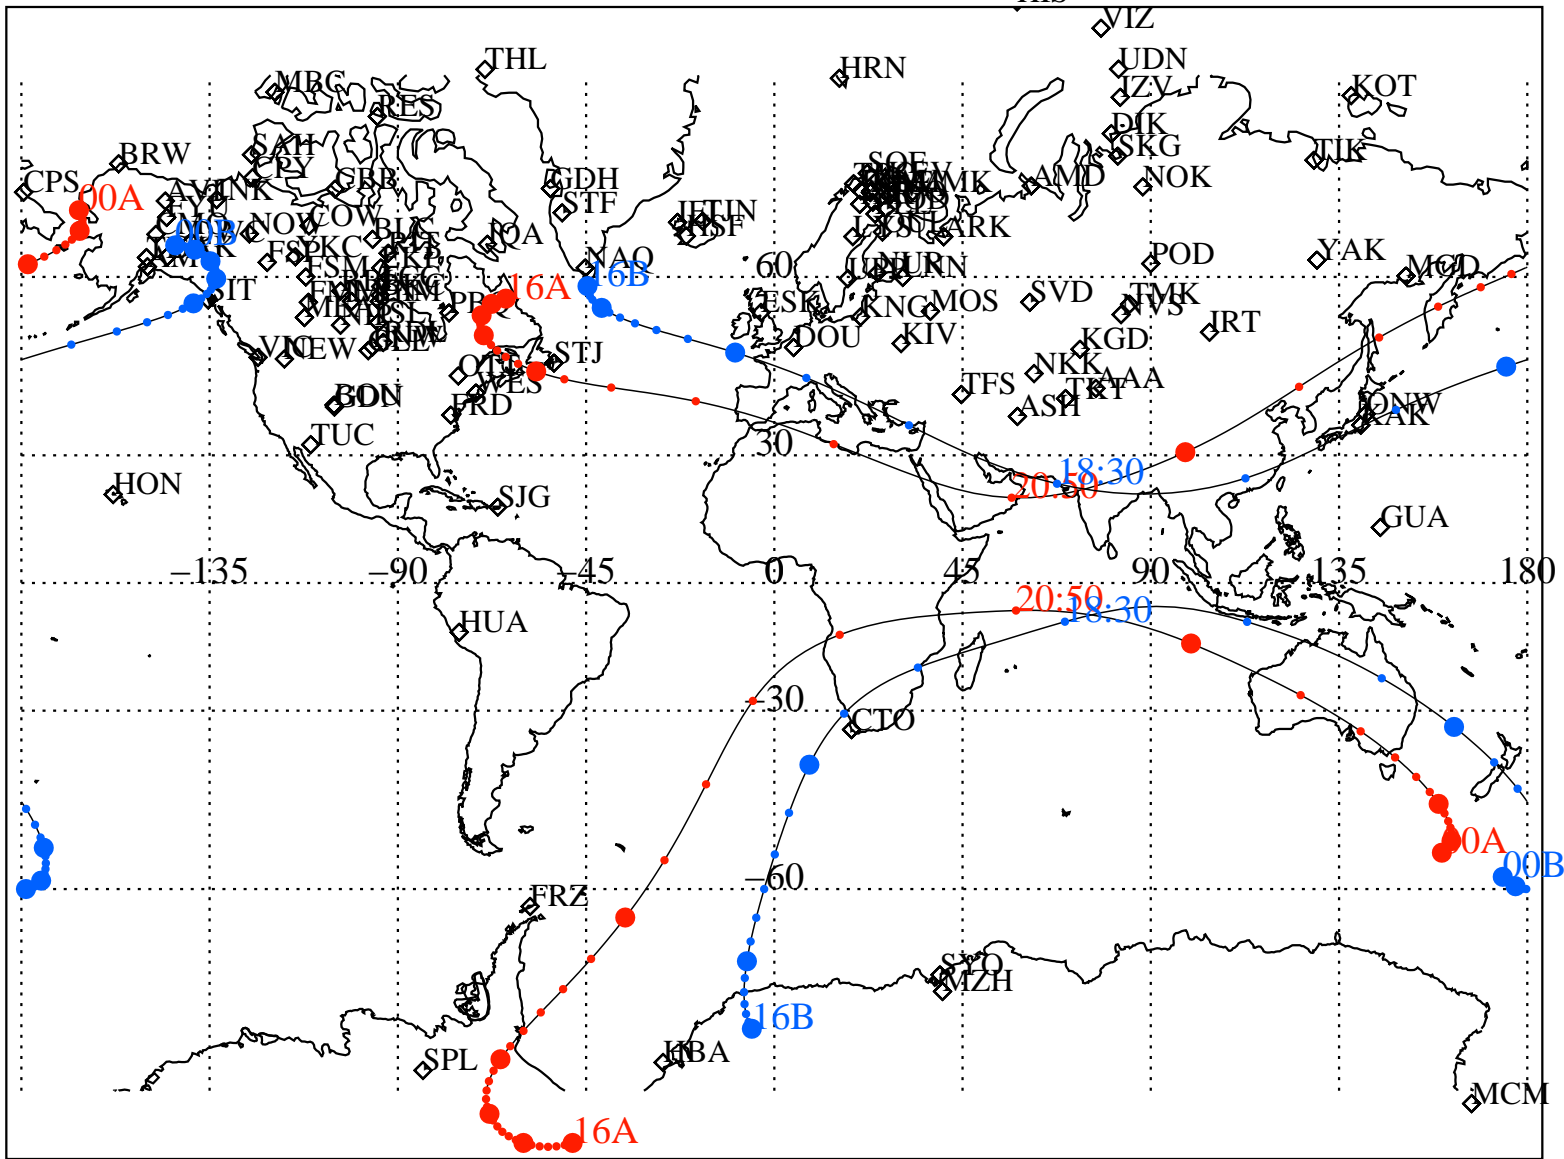

ALE
VAN ALLEN PROBES 2014 045 (02/14) 16:00 to 2014 046 (02/15) 00:00

RBSPA-A, RBSPB-B,