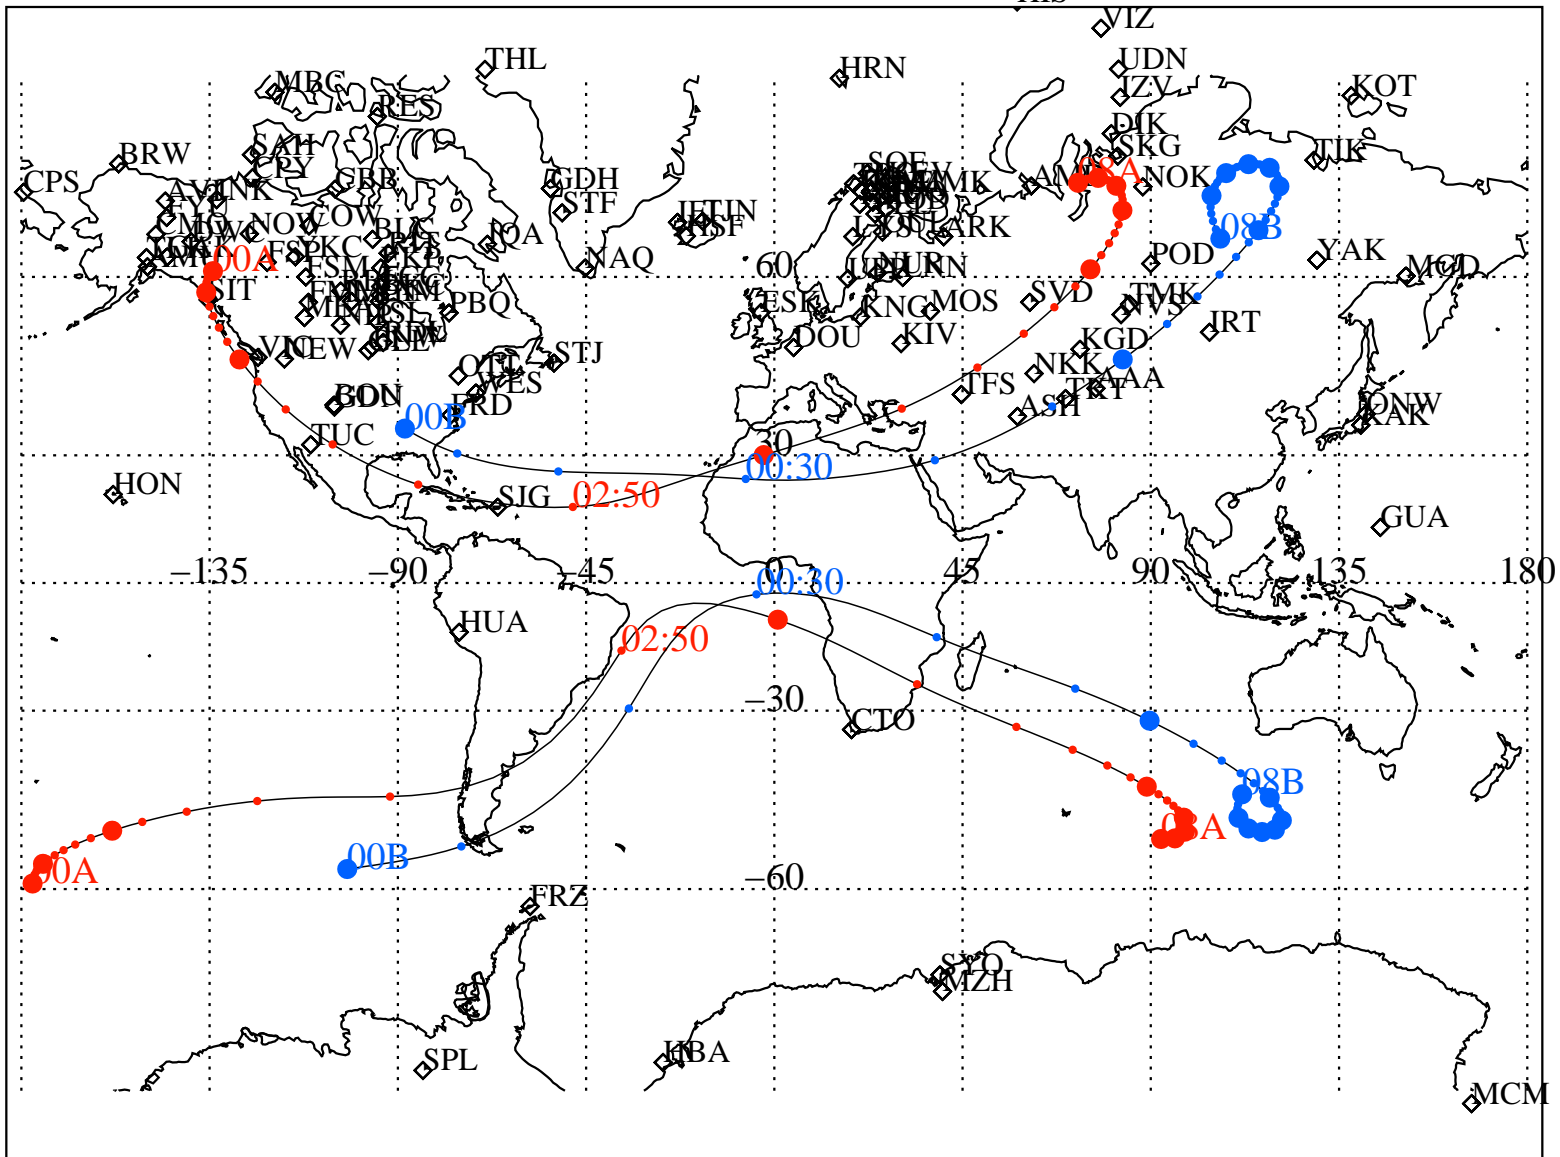

ALE
 VAN ALLEN PROBES 2014 045 (02/14) 00:00 to 2014 045 (02/14) 08:00

RBSPA-A, RBSB-B,