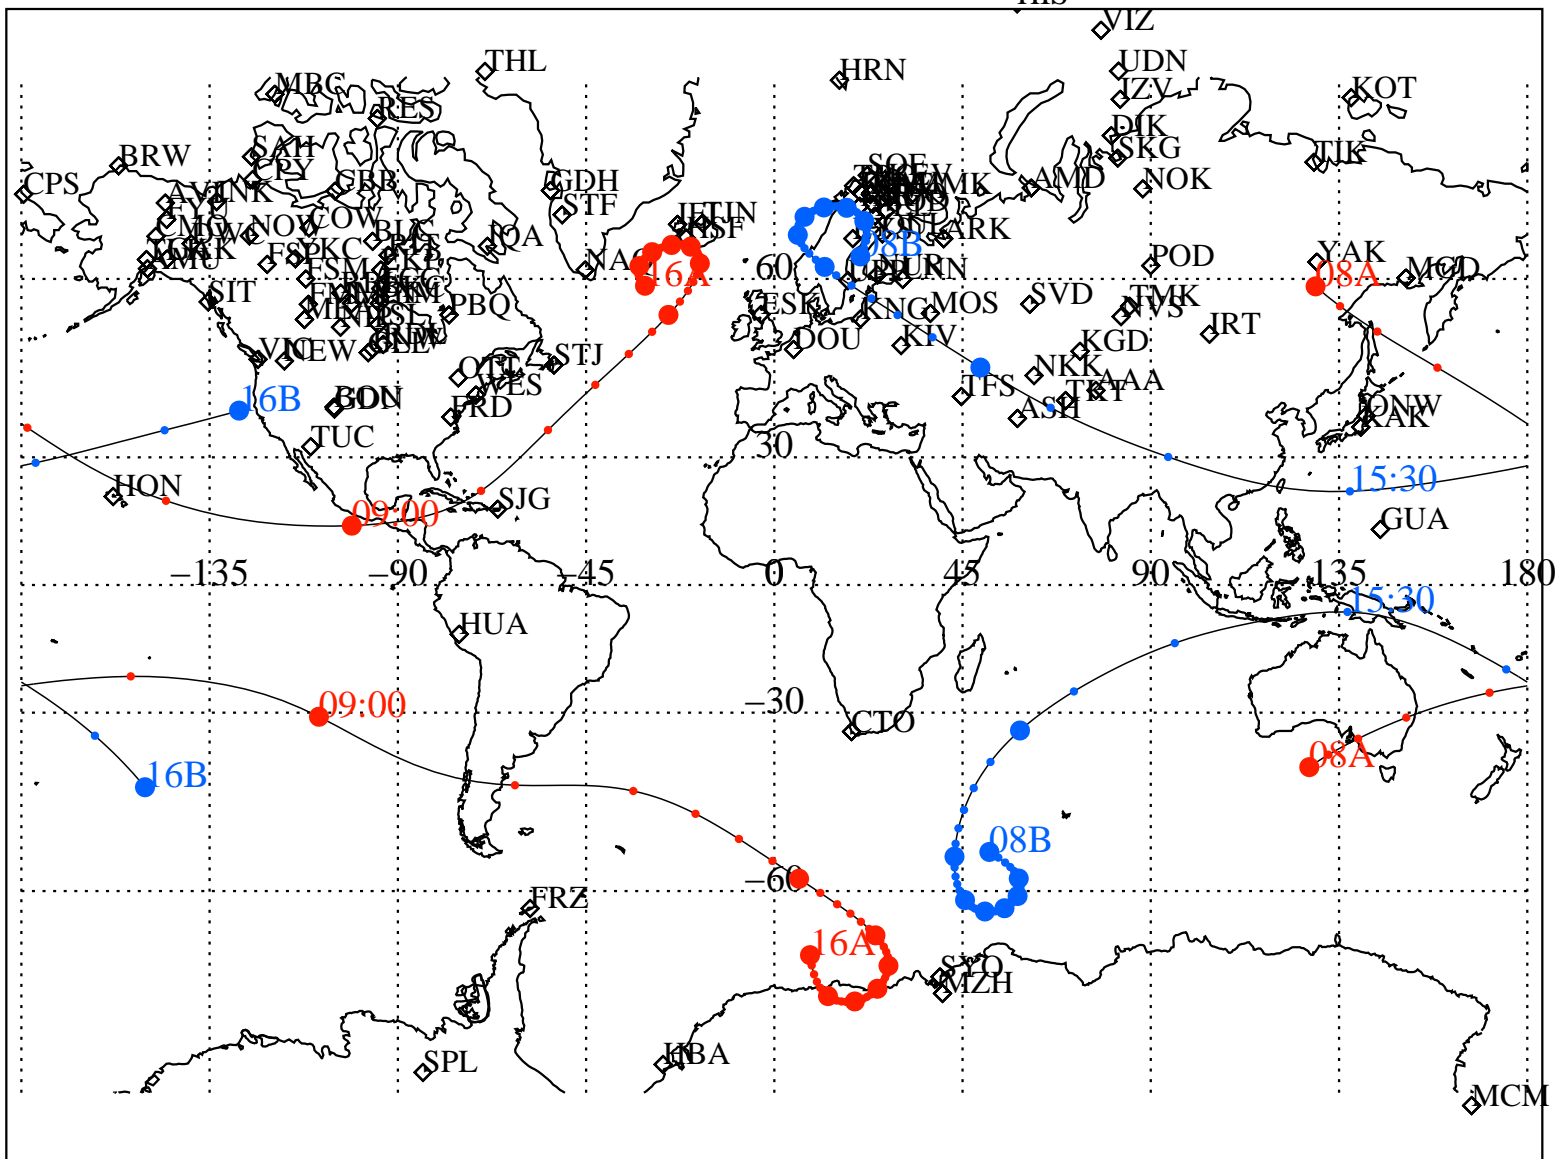

ALE
VAN ALLEN PROBES 2014 044 (02/13) 08:00 to 2014 044 (02/13) 16:00

RBSPA-A, RBSPB-B,