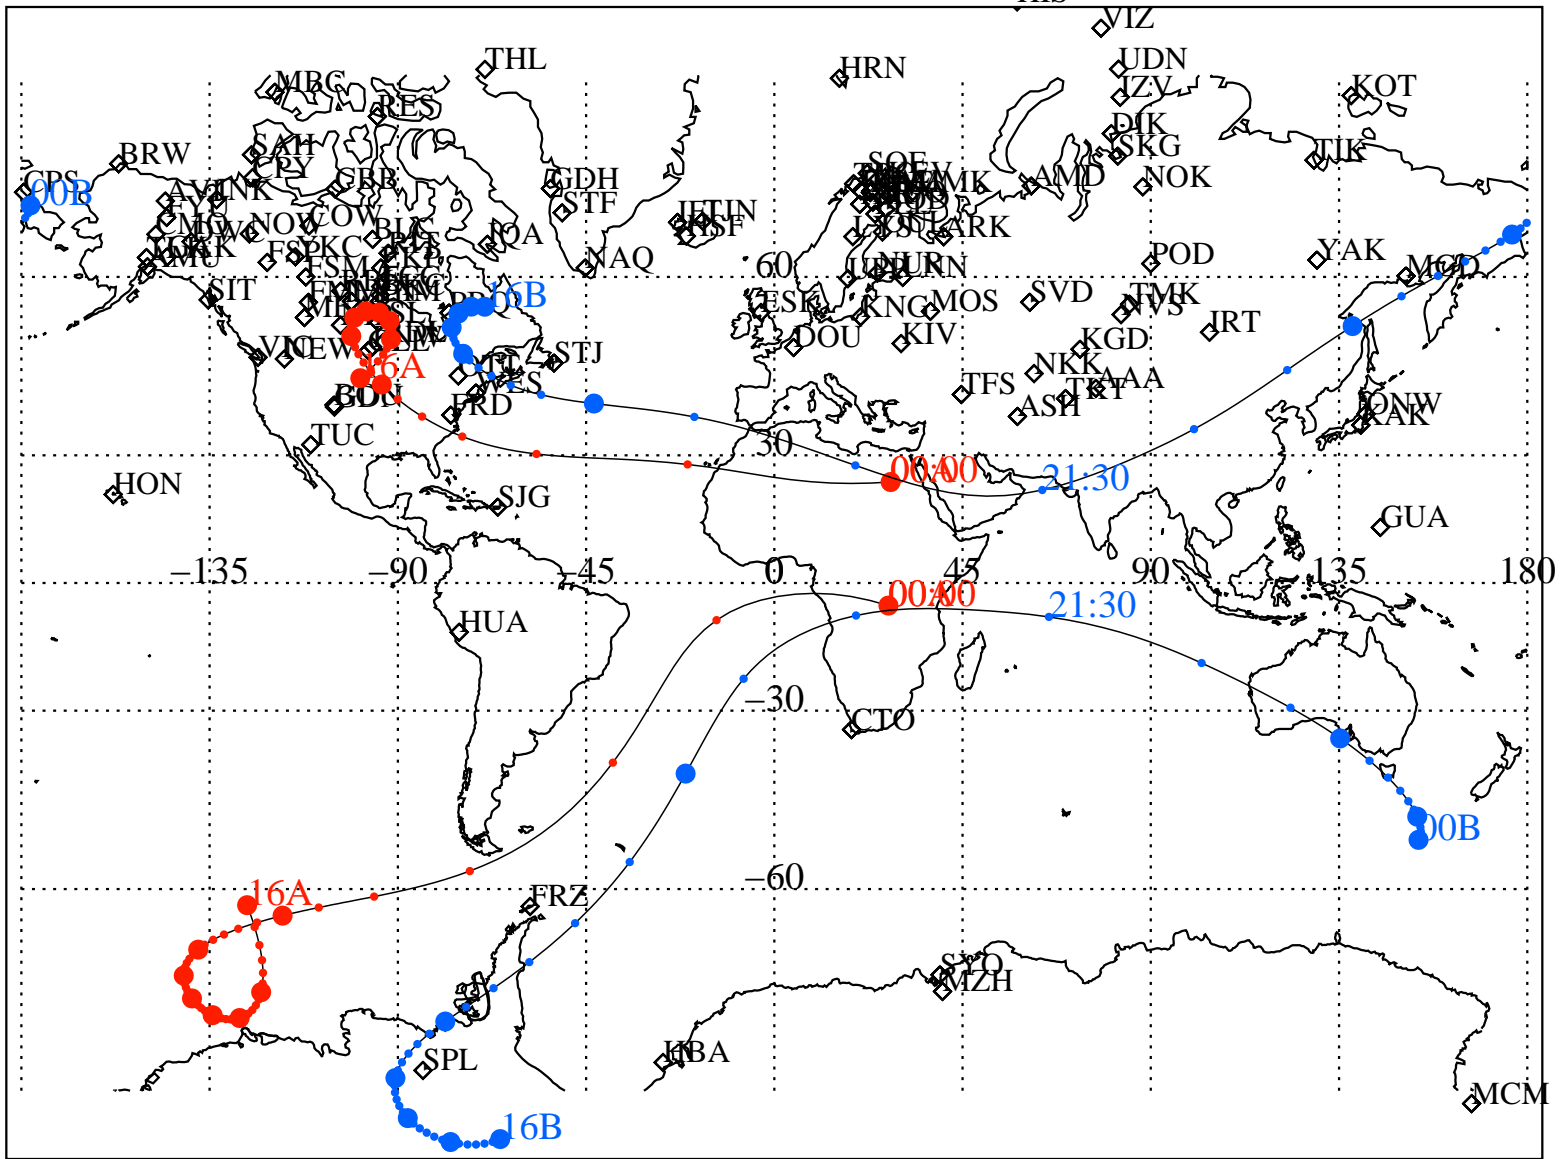

ALE
 VAN ALLEN PROBES 2014 043 (02/12) 16:00 to 2014 044 (02/13) 00:00

RBSPA-A, RBSPB-B,