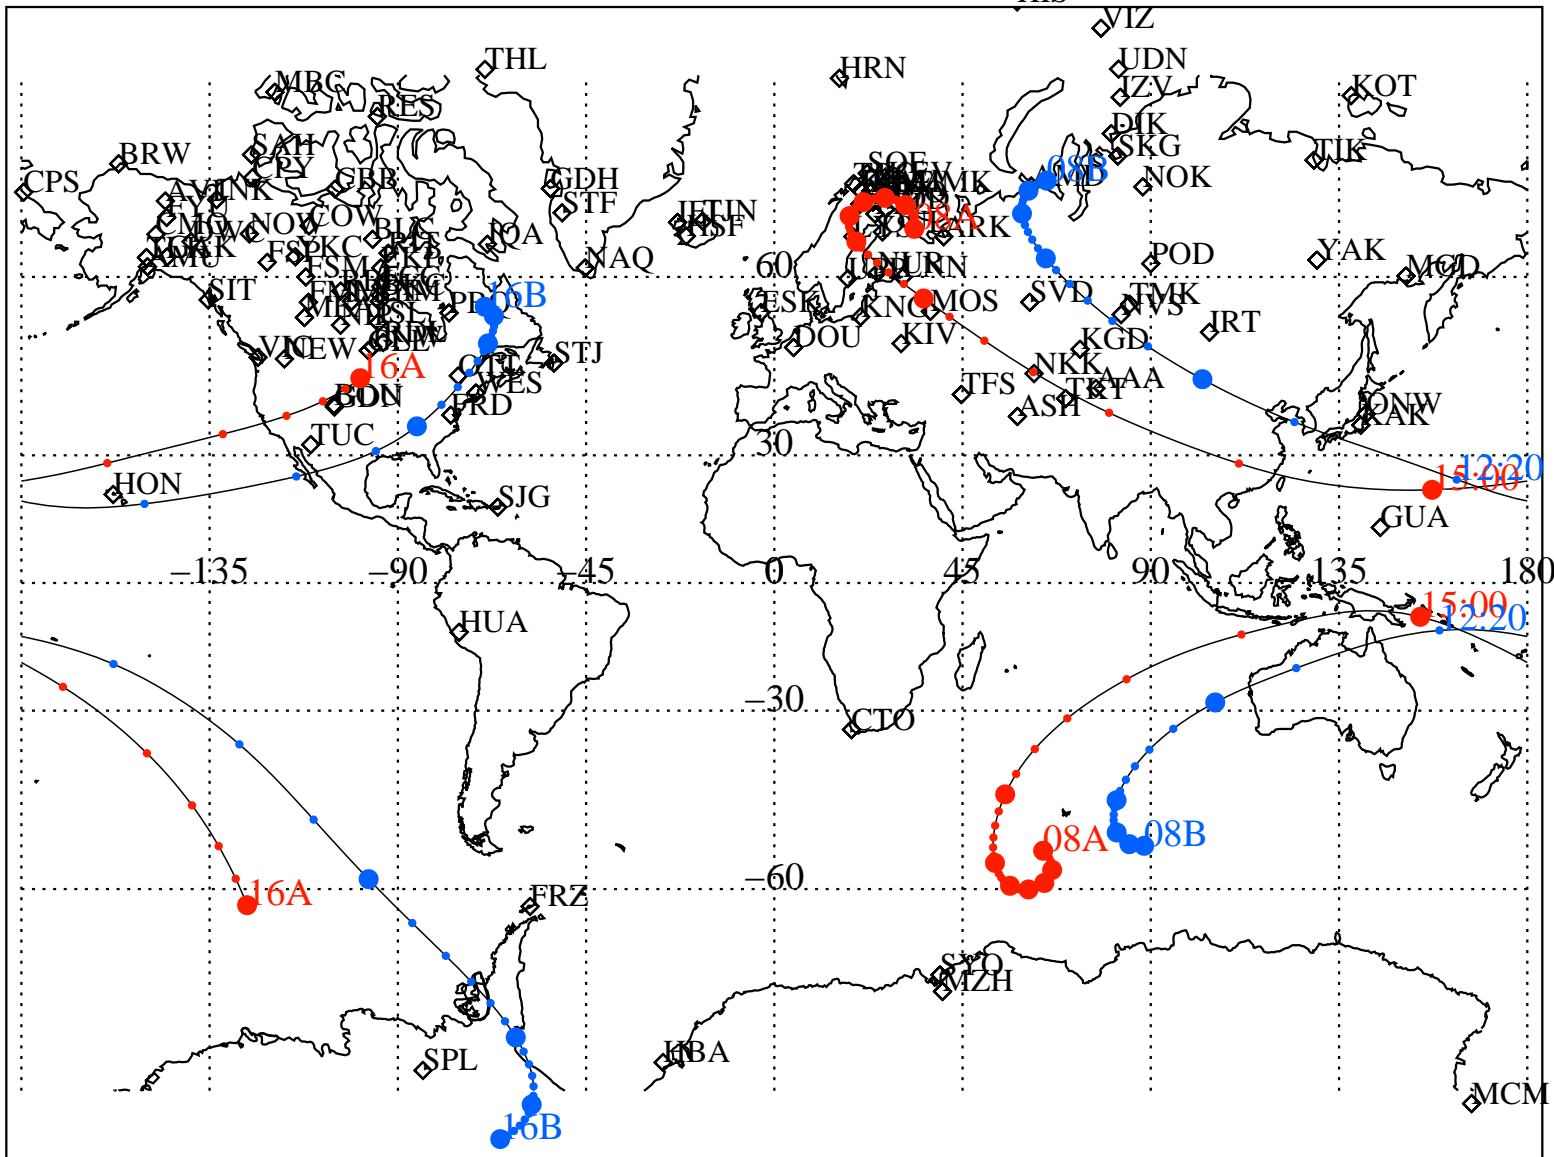

ALE  
 VAN ALLEN PROBES 2014 043 (02/12) 08:00 to 2014 043 (02/12) 16:00

RBSPA-A, RBSPA-B,