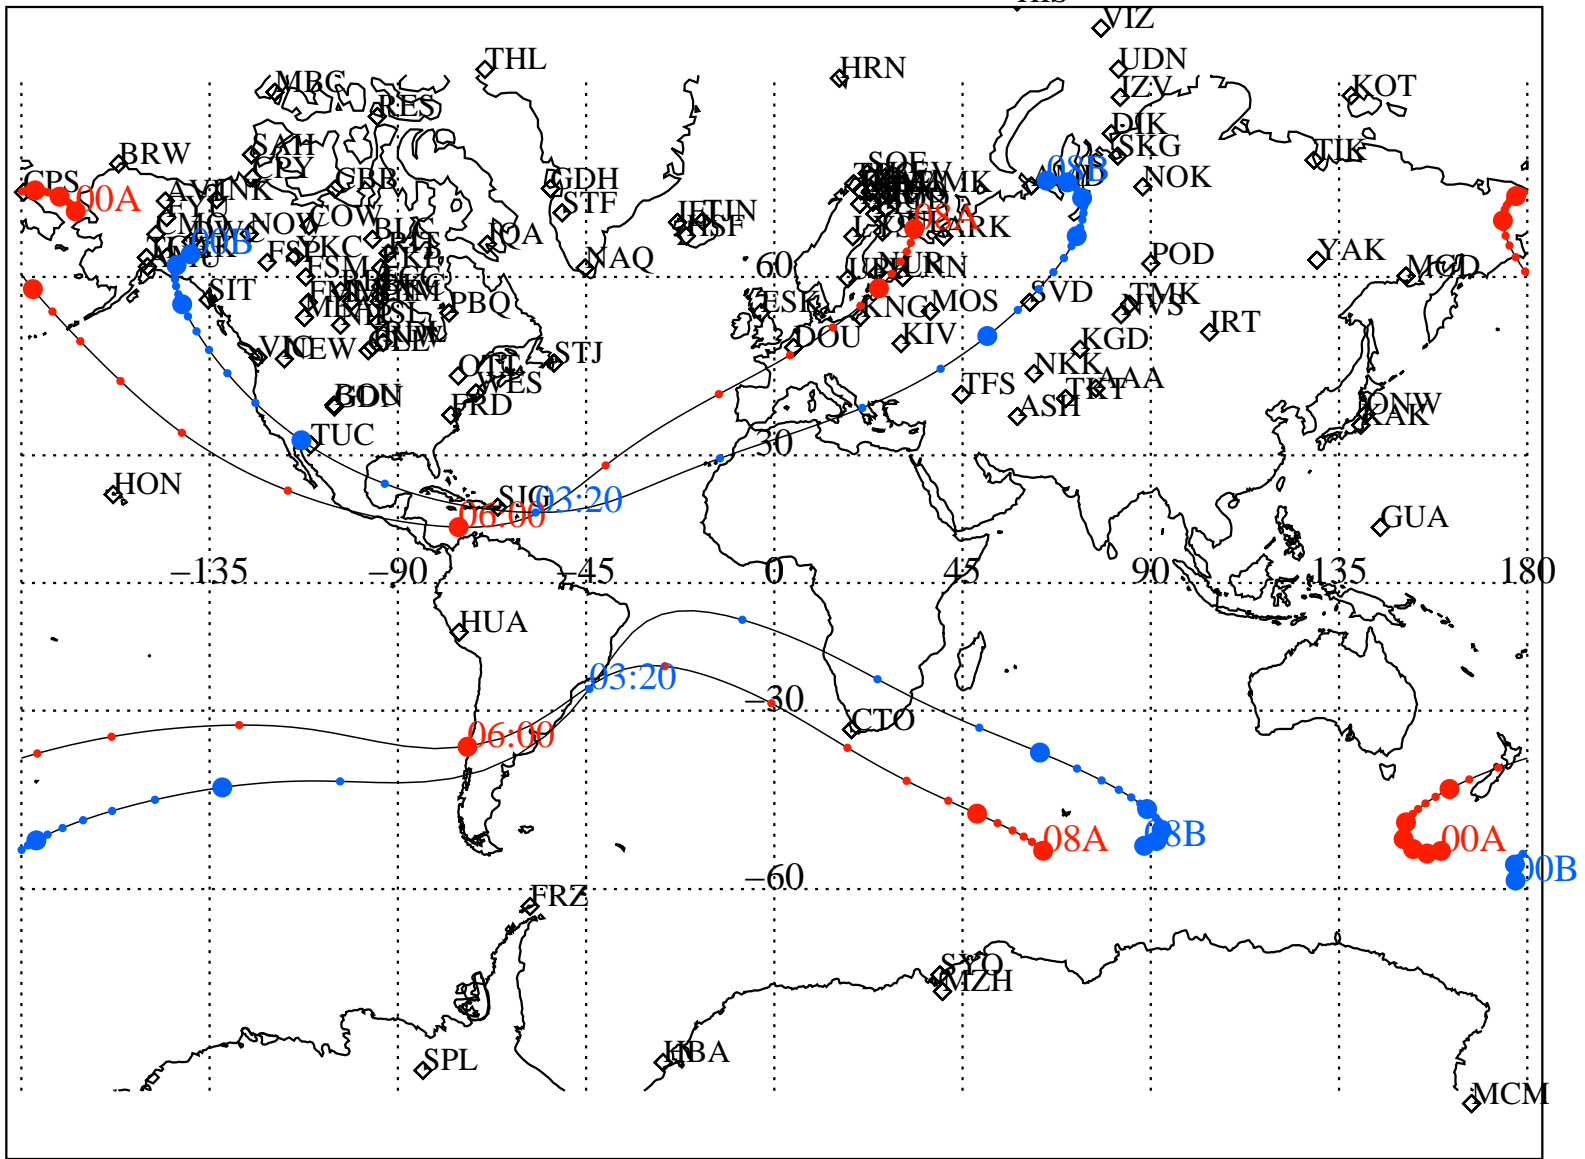

ALE
 VAN ALLEN PROBES 2014 043 (02/12) 00:00 to 2014 043 (02/12) 08:00

RBSPA-A, RBSPB-B,