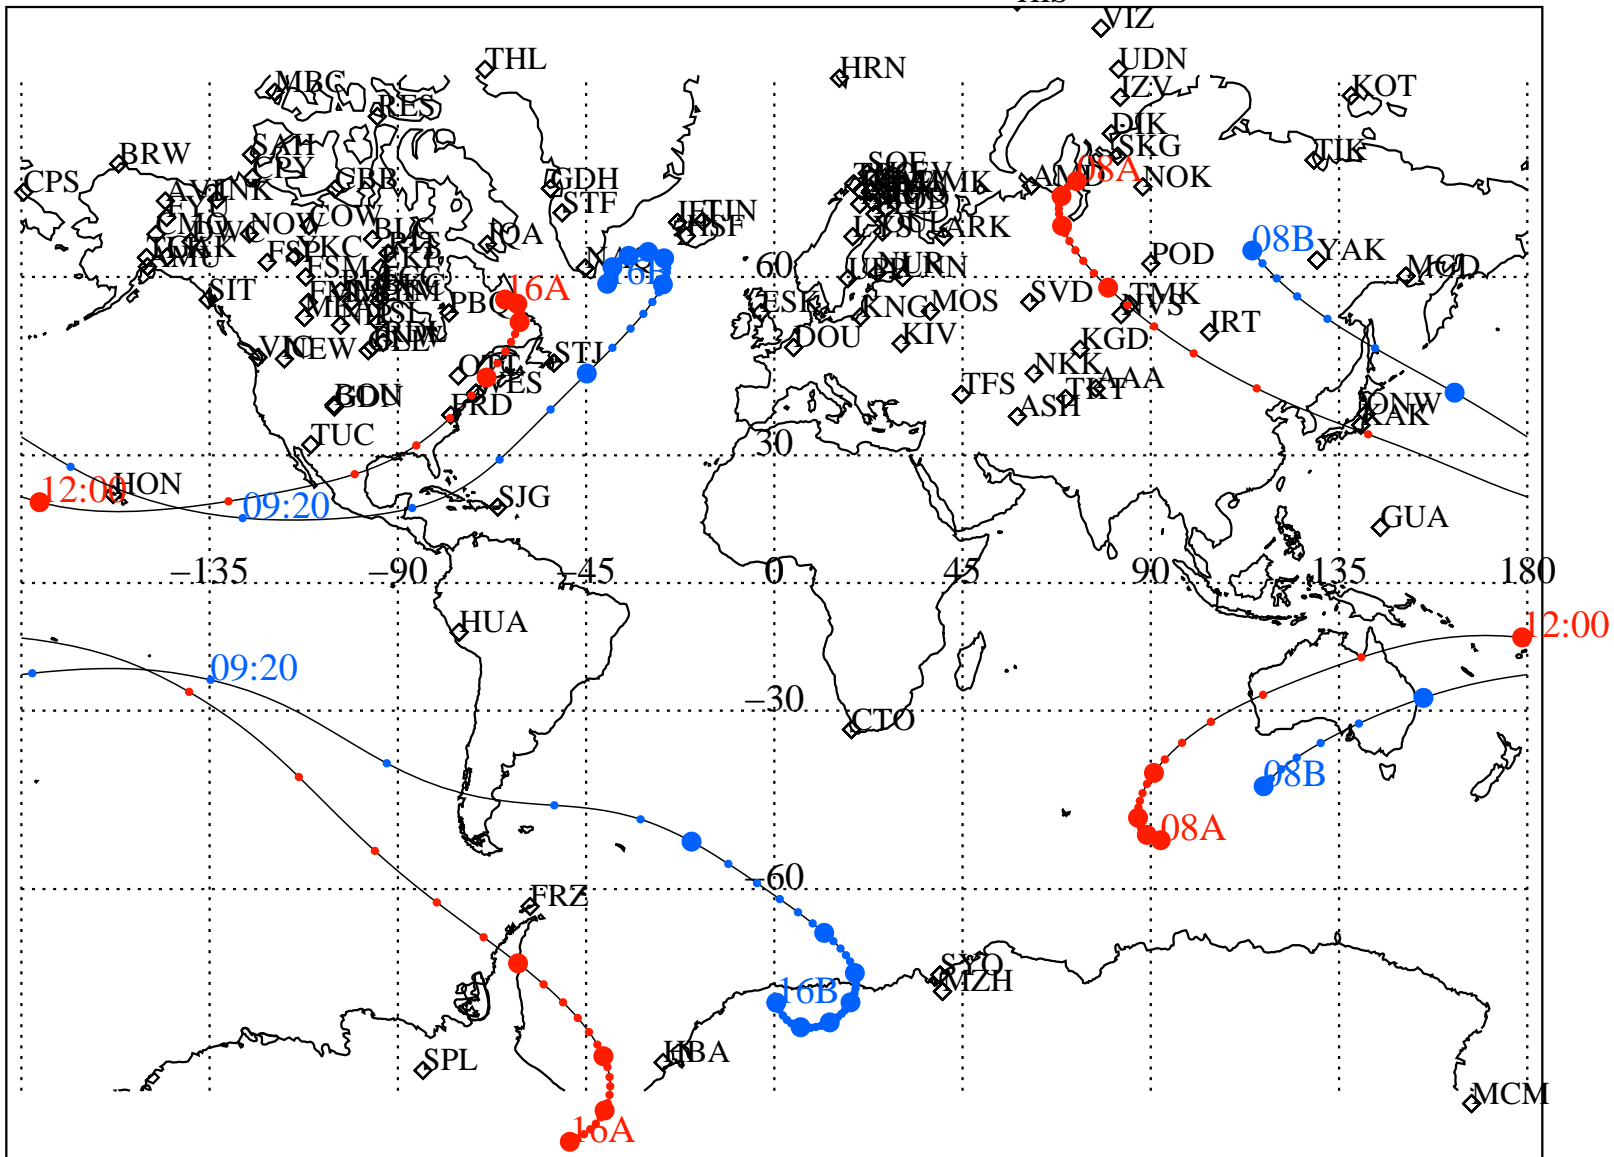

ALE
 VAN ALLEN PROBES 2014 042 (02/11) 08:00 to 2014 042 (02/11) 16:00

RBSPA-A, RBSPB-B,