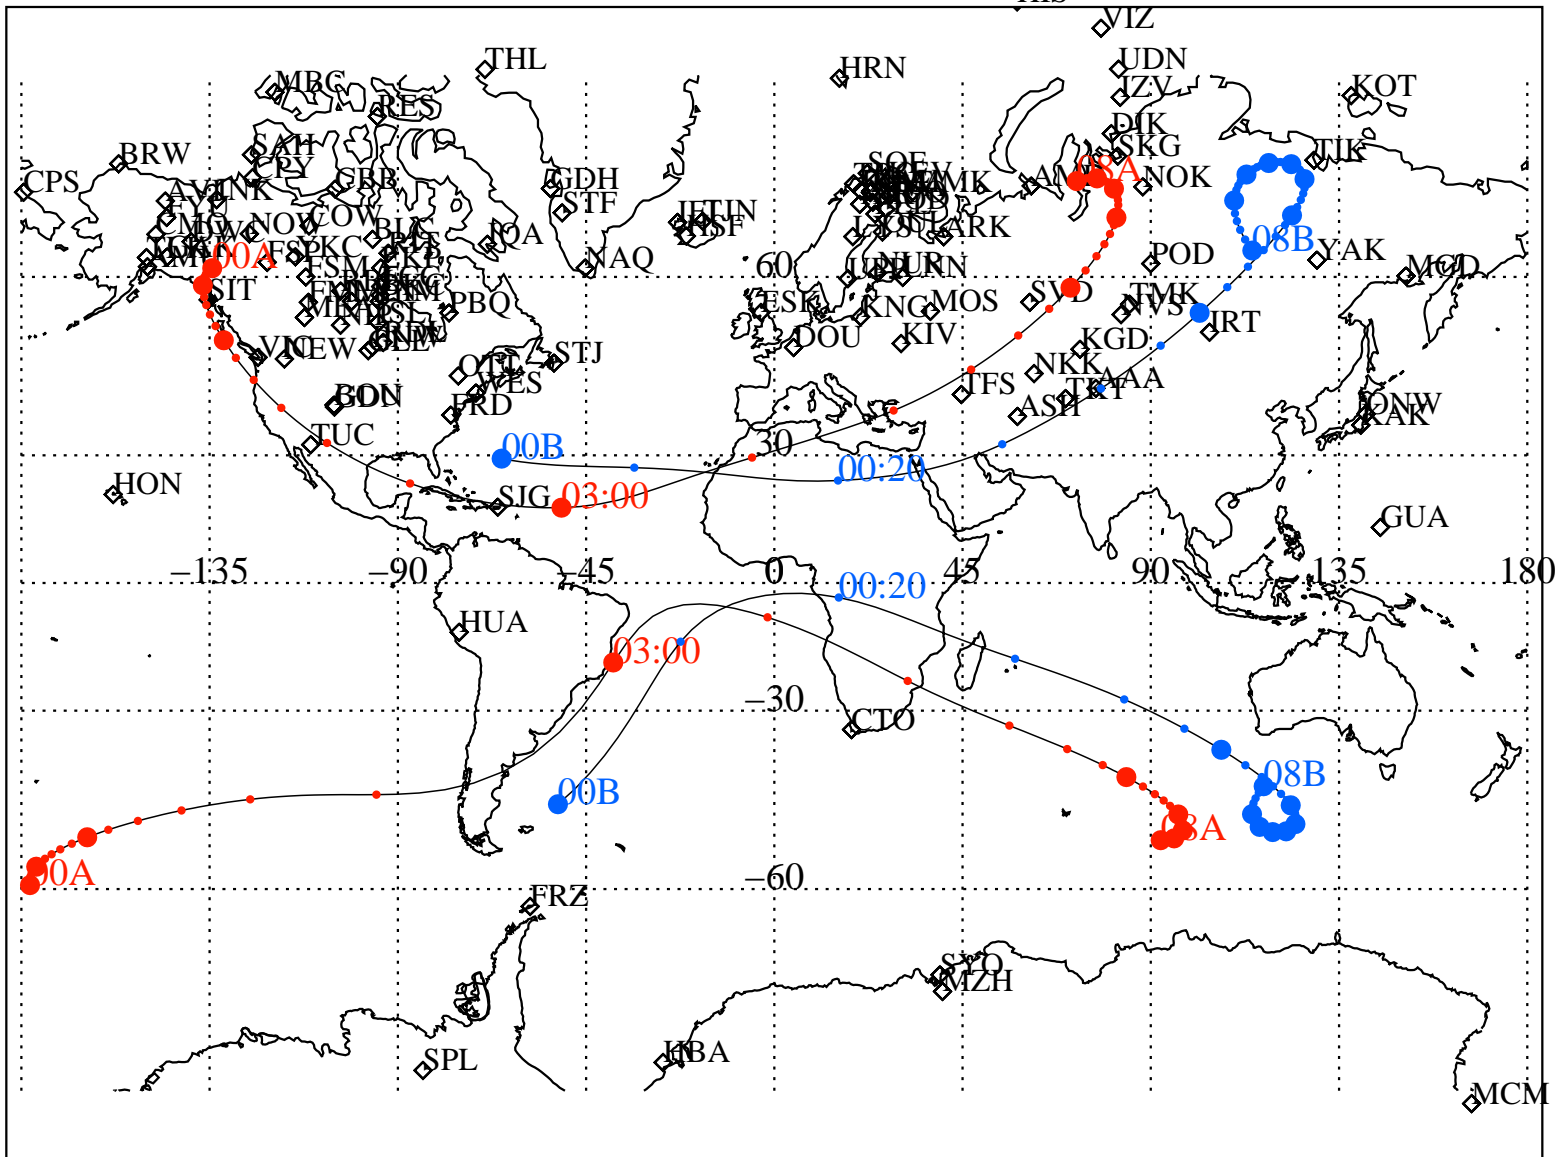

ALE  
 VAN ALLEN PROBES 2014 042 (02/11) 00:00 to 2014 042 (02/11) 08:00

RBSPA-A, RBSPB-B,