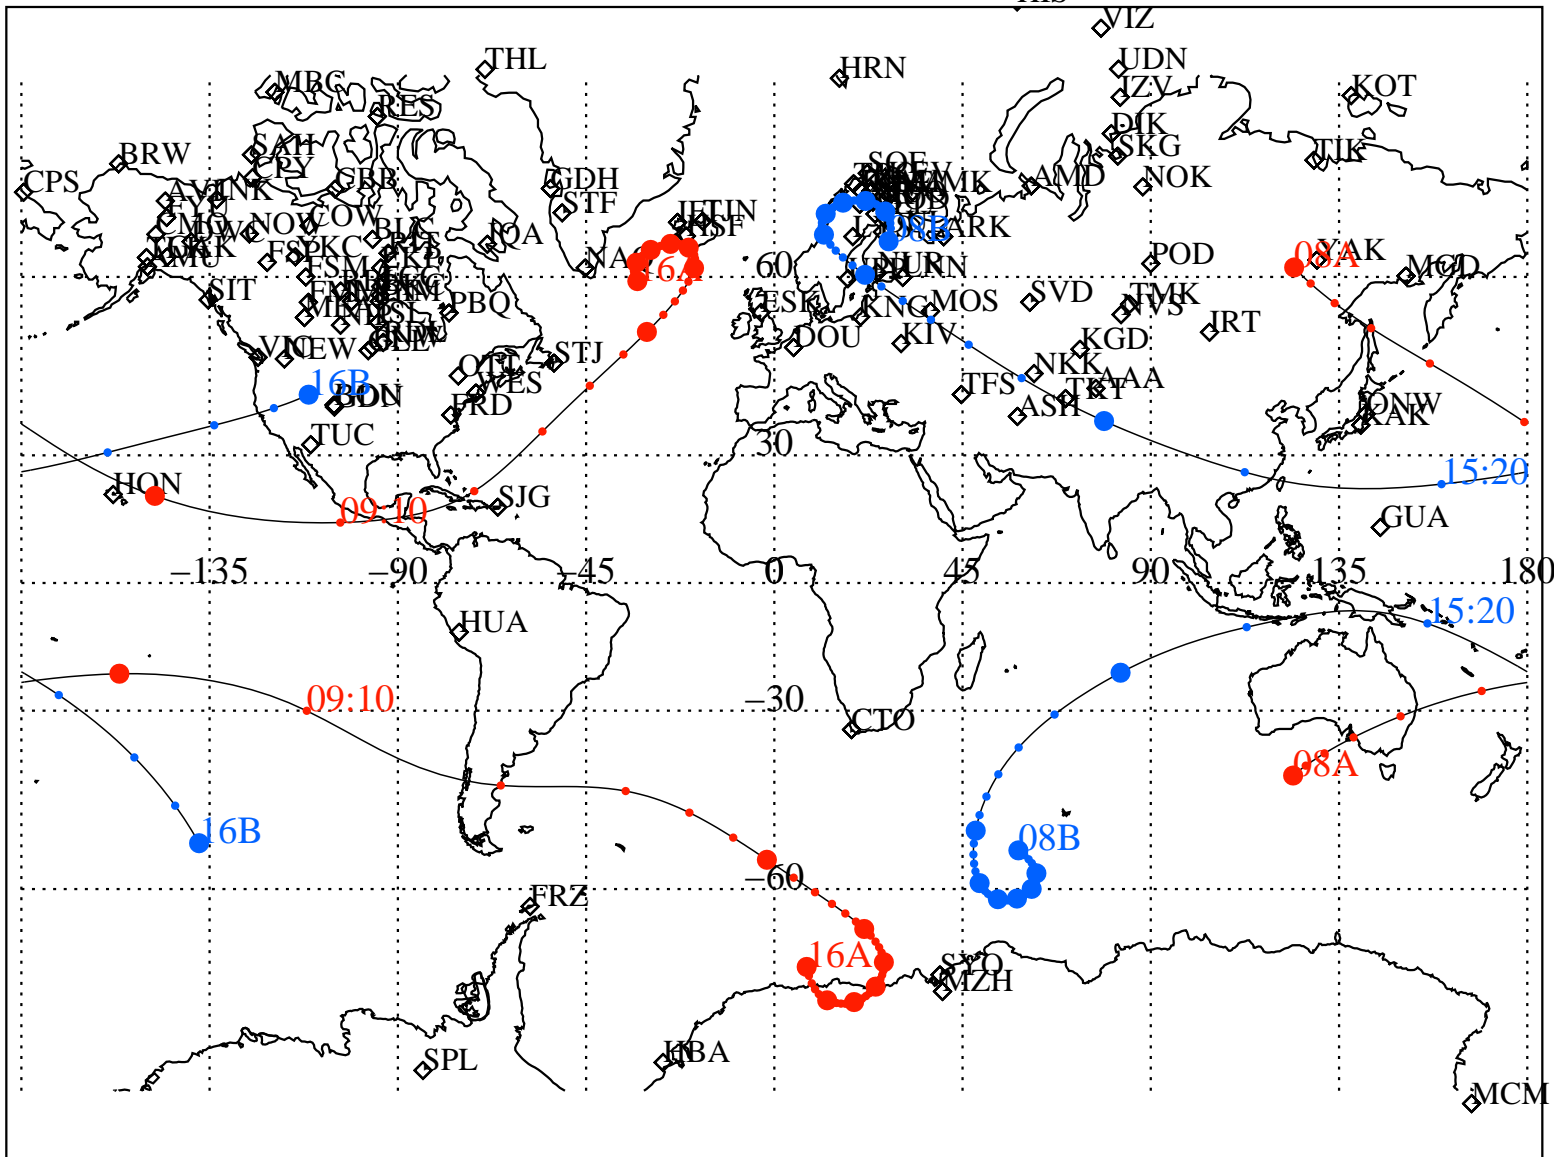

ALE
 VAN ALLEN PROBES 2014 041 (02/10) 08:00 to 2014 041 (02/10) 16:00

RBSPA-A, RBSPB-B,