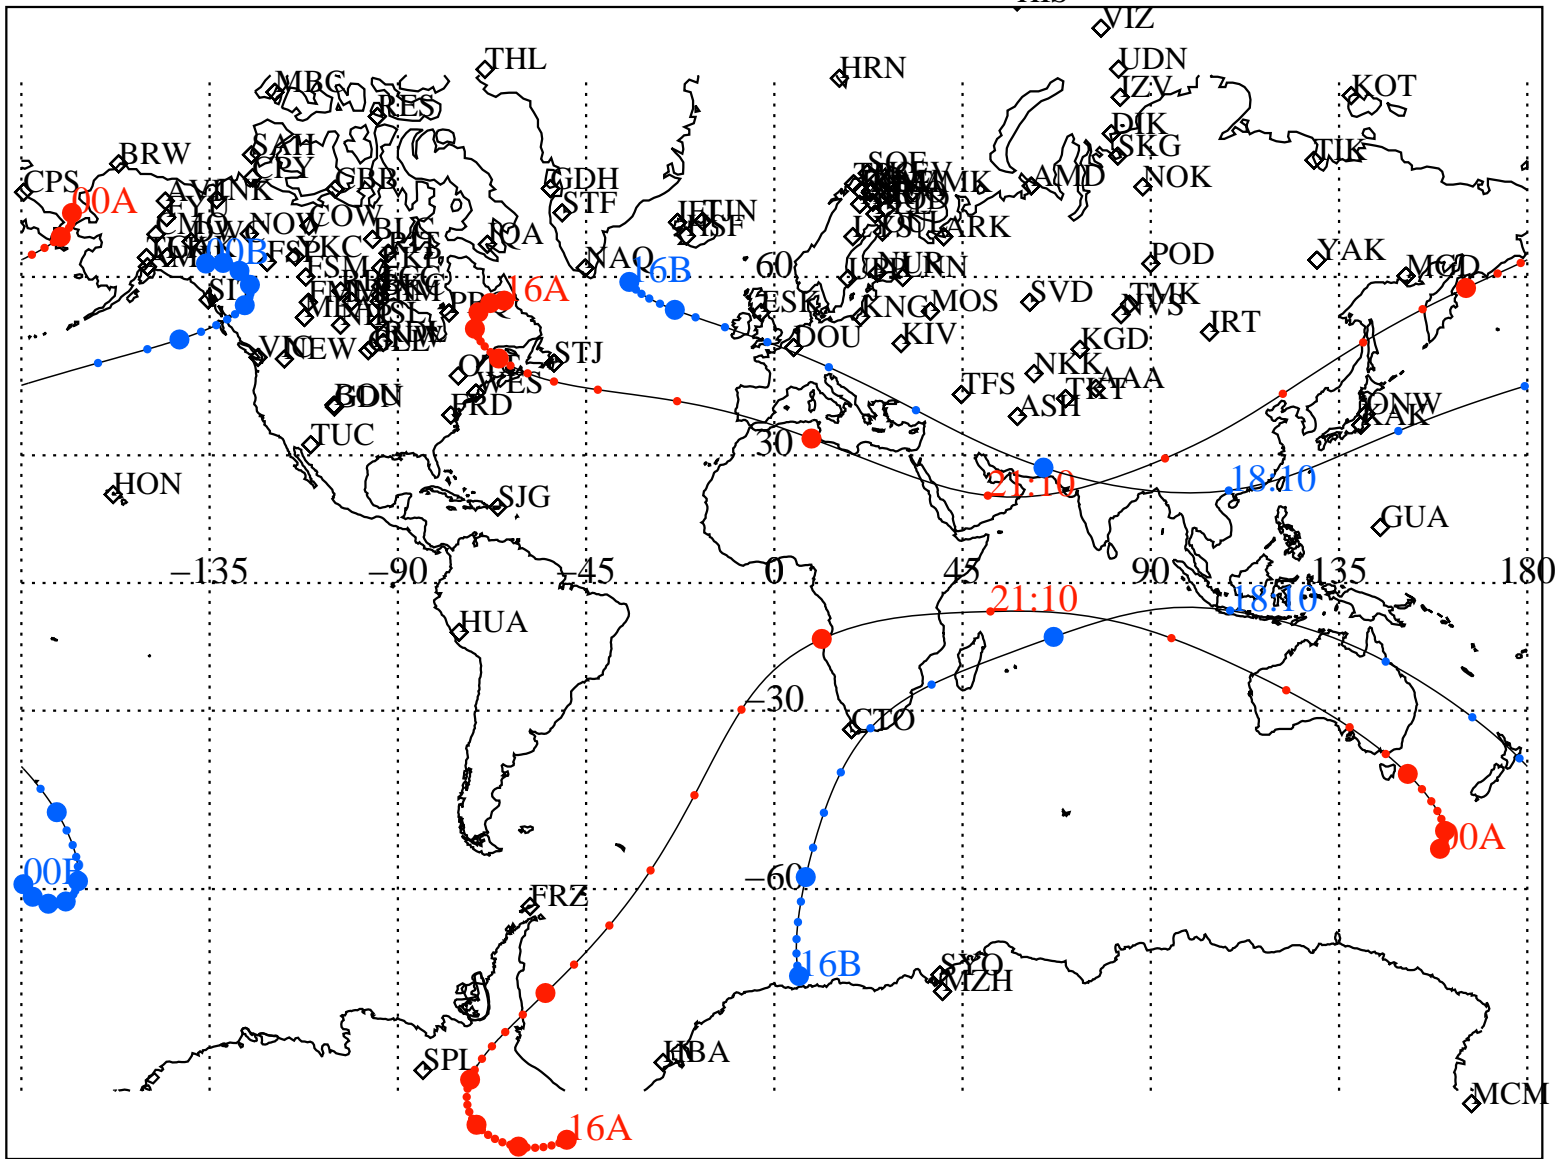

ALE
 VAN ALLEN PROBES 2014 039 (02/08) 16:00 to 2014 040 (02/09) 00:00

RBSPA-A, RBSPB-B,