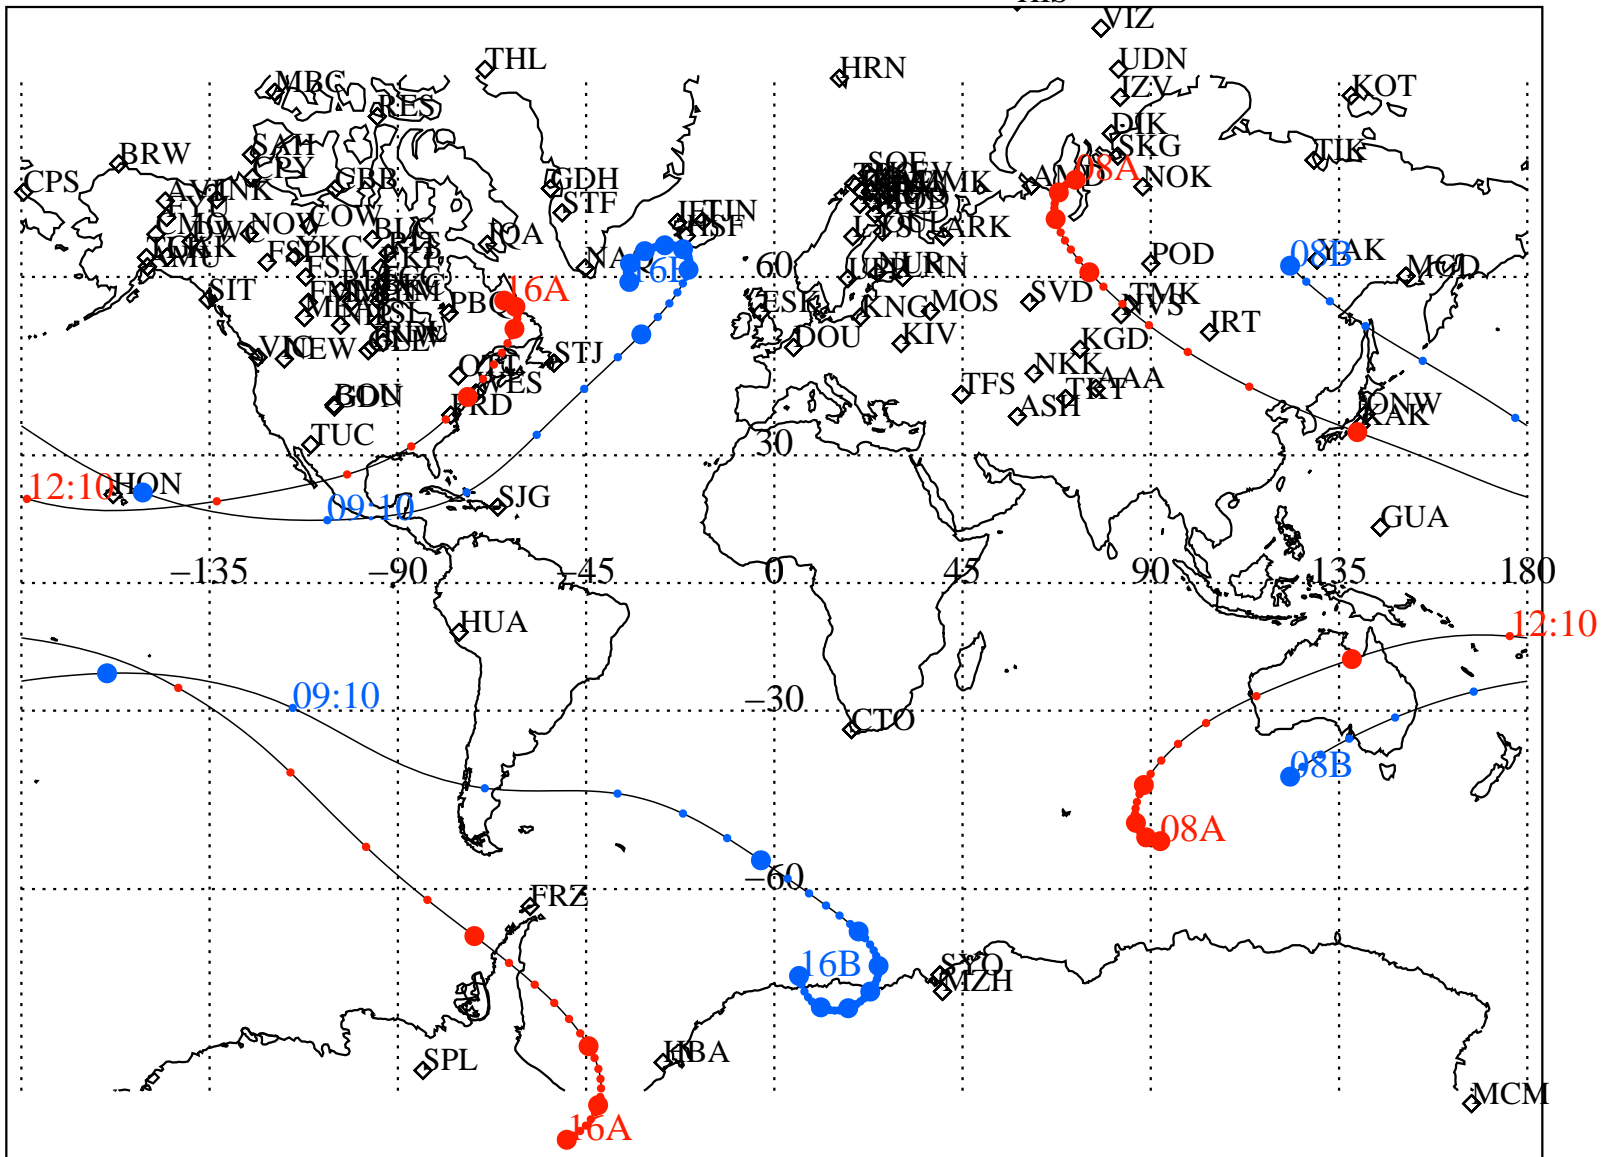

ALE
 VAN ALLEN PROBES 2014 039 (02/08) 08:00 to 2014 039 (02/08) 16:00

RBSPA-A, RBSPB-B,