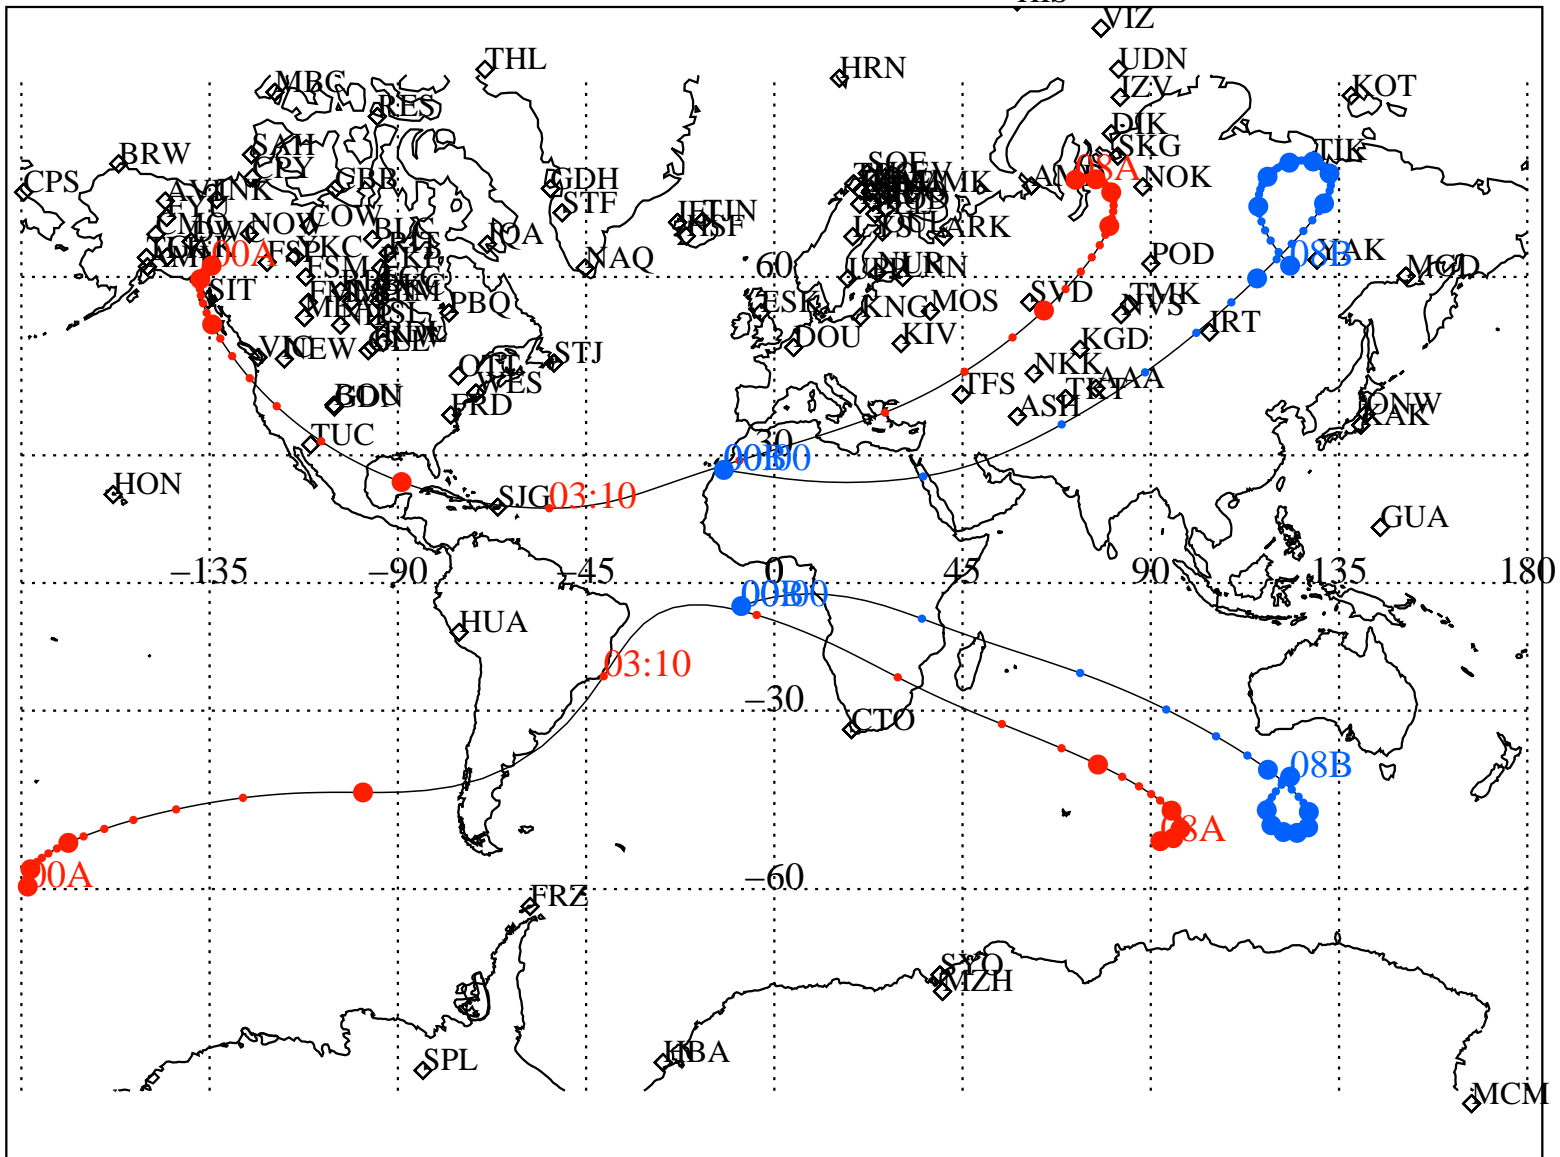

ALE
 VAN ALLEN PROBES 2014 039 (02/08) 00:00 to 2014 039 (02/08) 08:00

RBSPA-A, RBSPB-B,