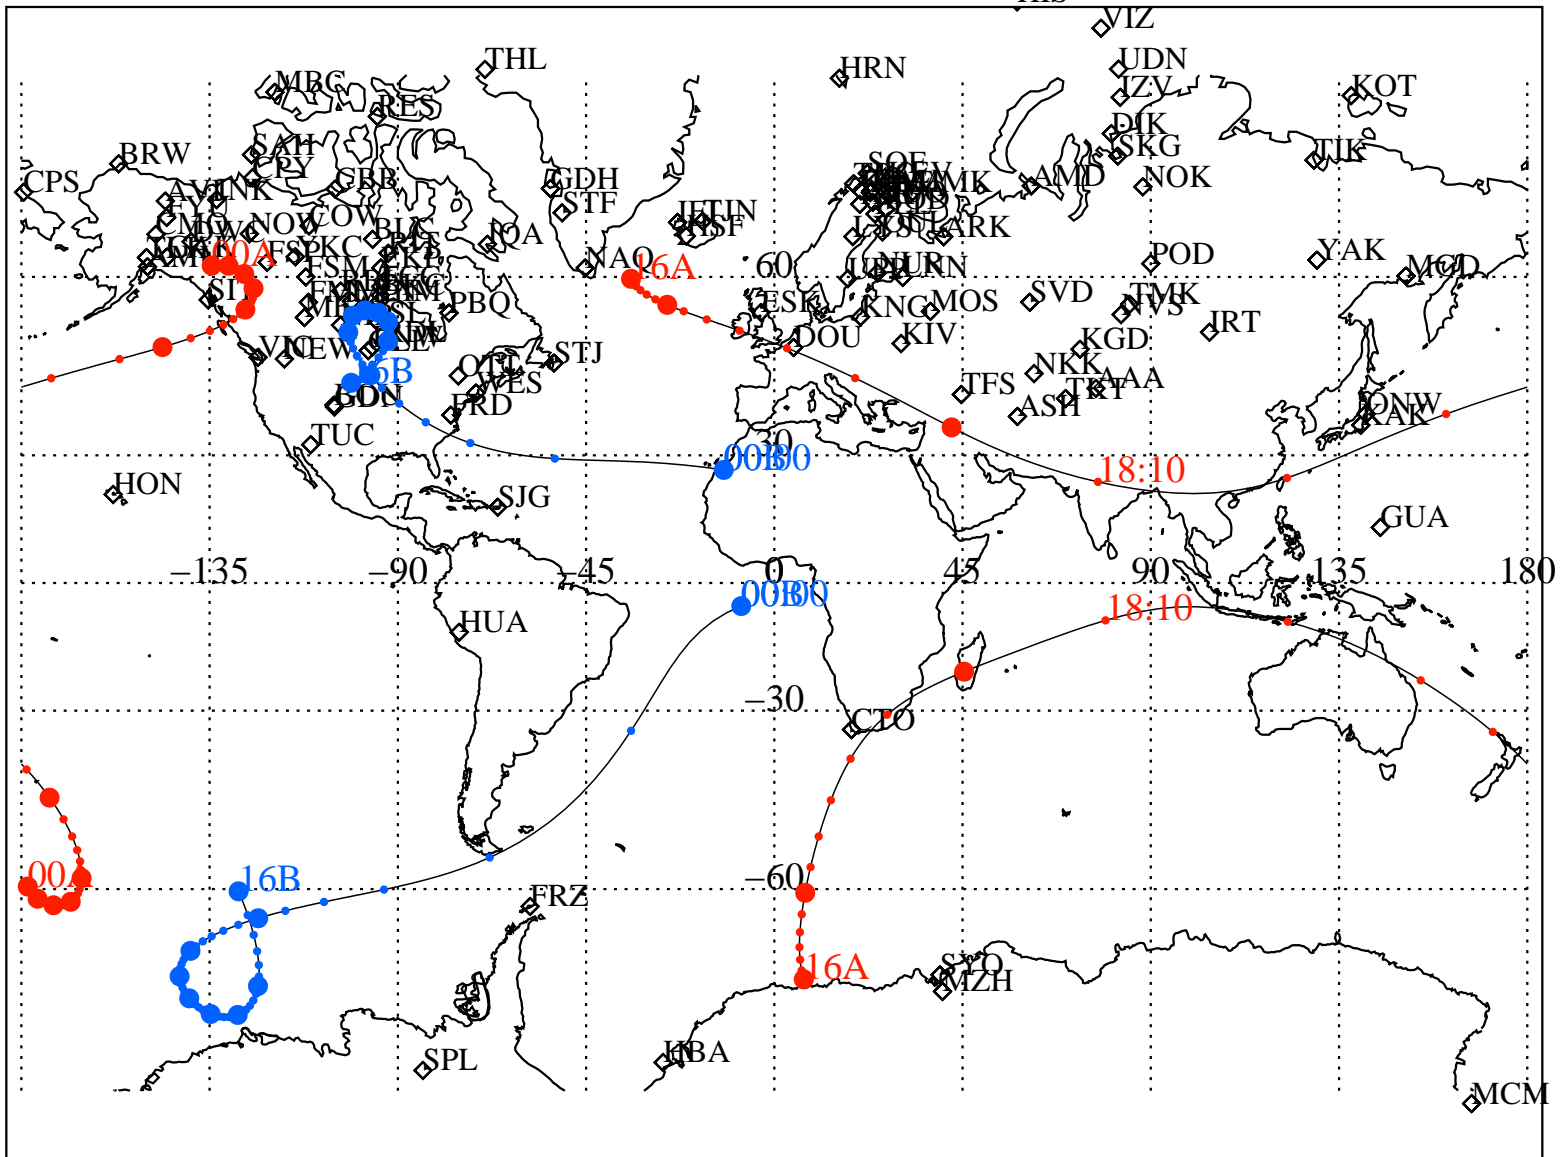

ALE  
 VAN ALLEN PROBES 2014 038 (02/07) 16:00 to 2014 039 (02/08) 00:00

RBSPA-A, RBSPB-B,