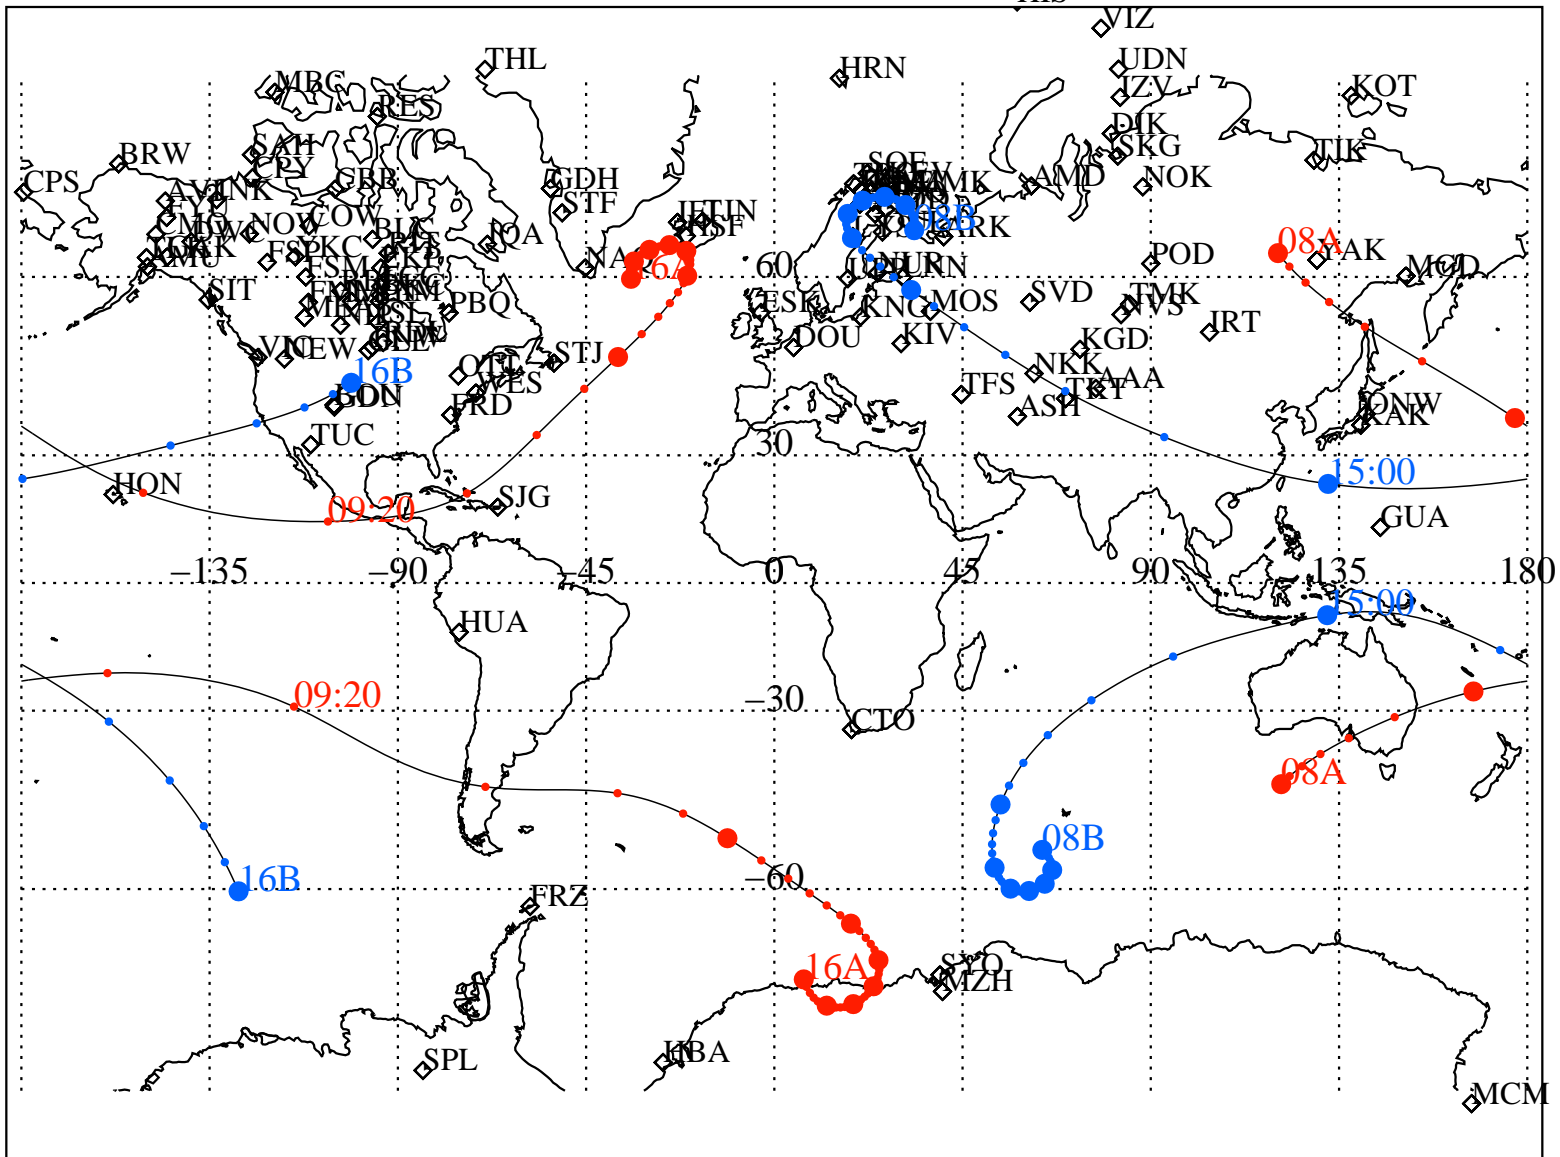

ALE
 VAN ALLEN PROBES 2014 038 (02/07) 08:00 to 2014 038 (02/07) 16:00

RBSPA-A, RBSPB-B,