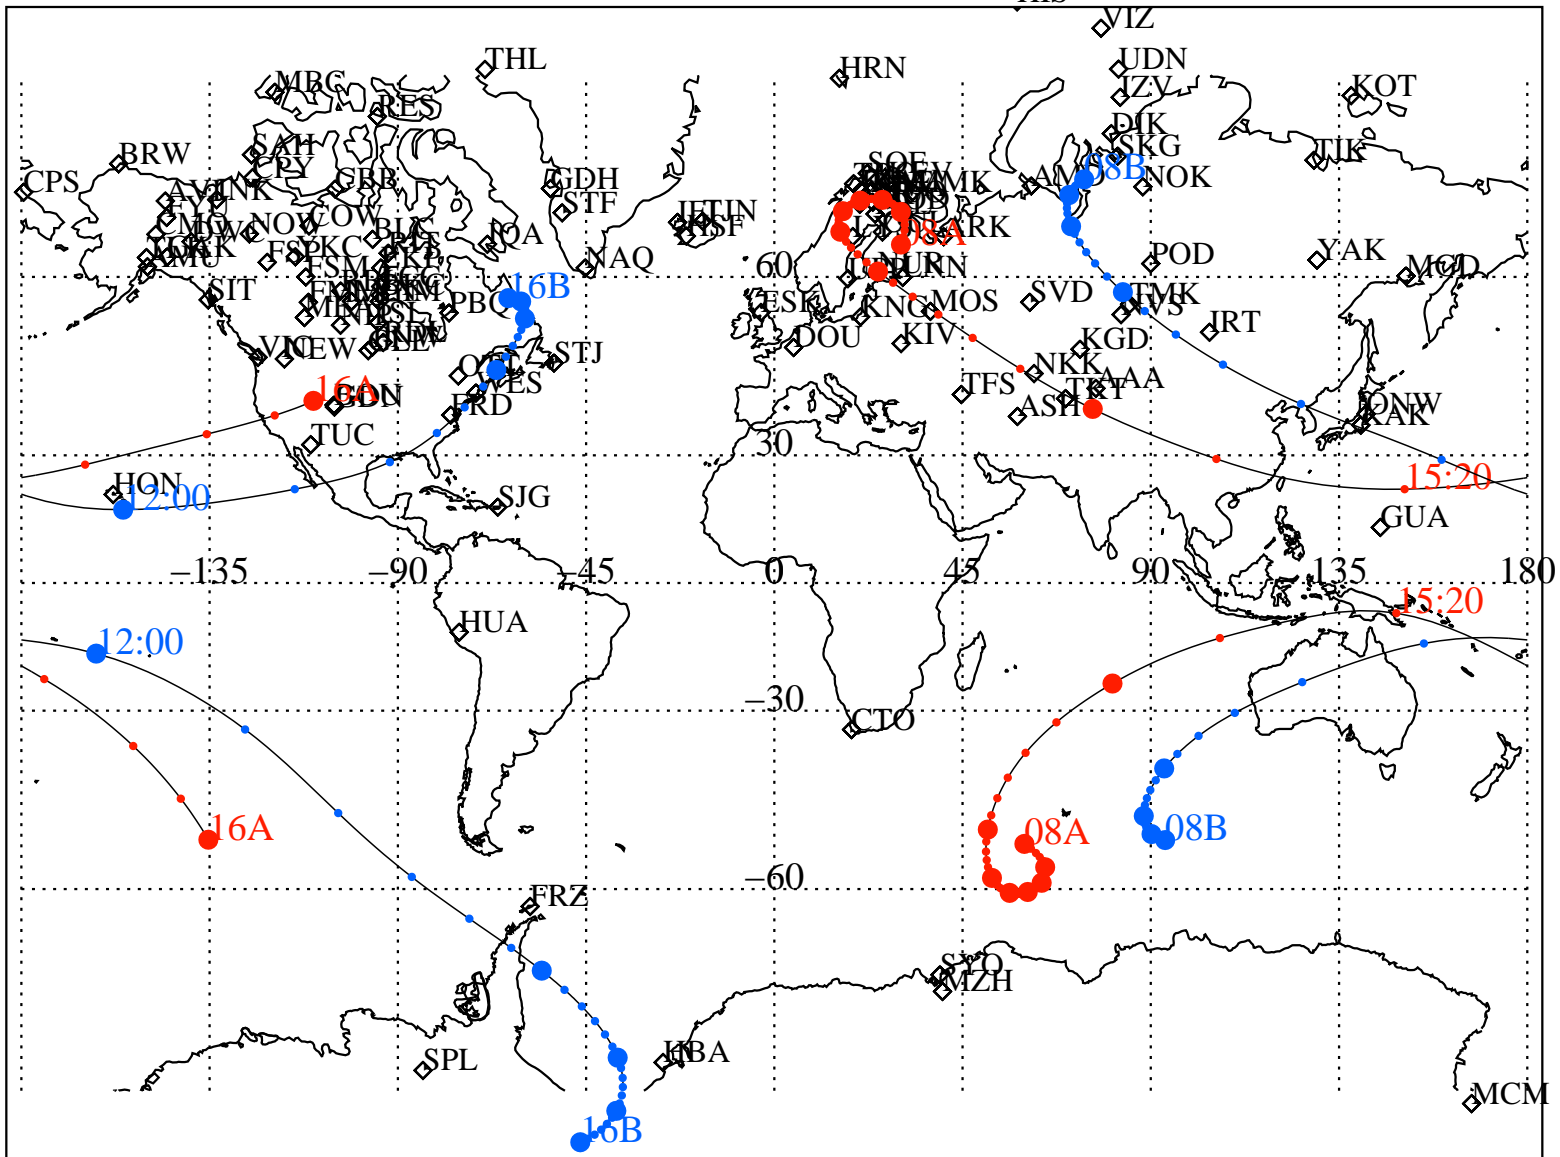

ALE
VAN ALLEN PROBES 2014 037 (02/06) 08:00 to 2014 037 (02/06) 16:00

RBSPA-A, RBSPB-B,