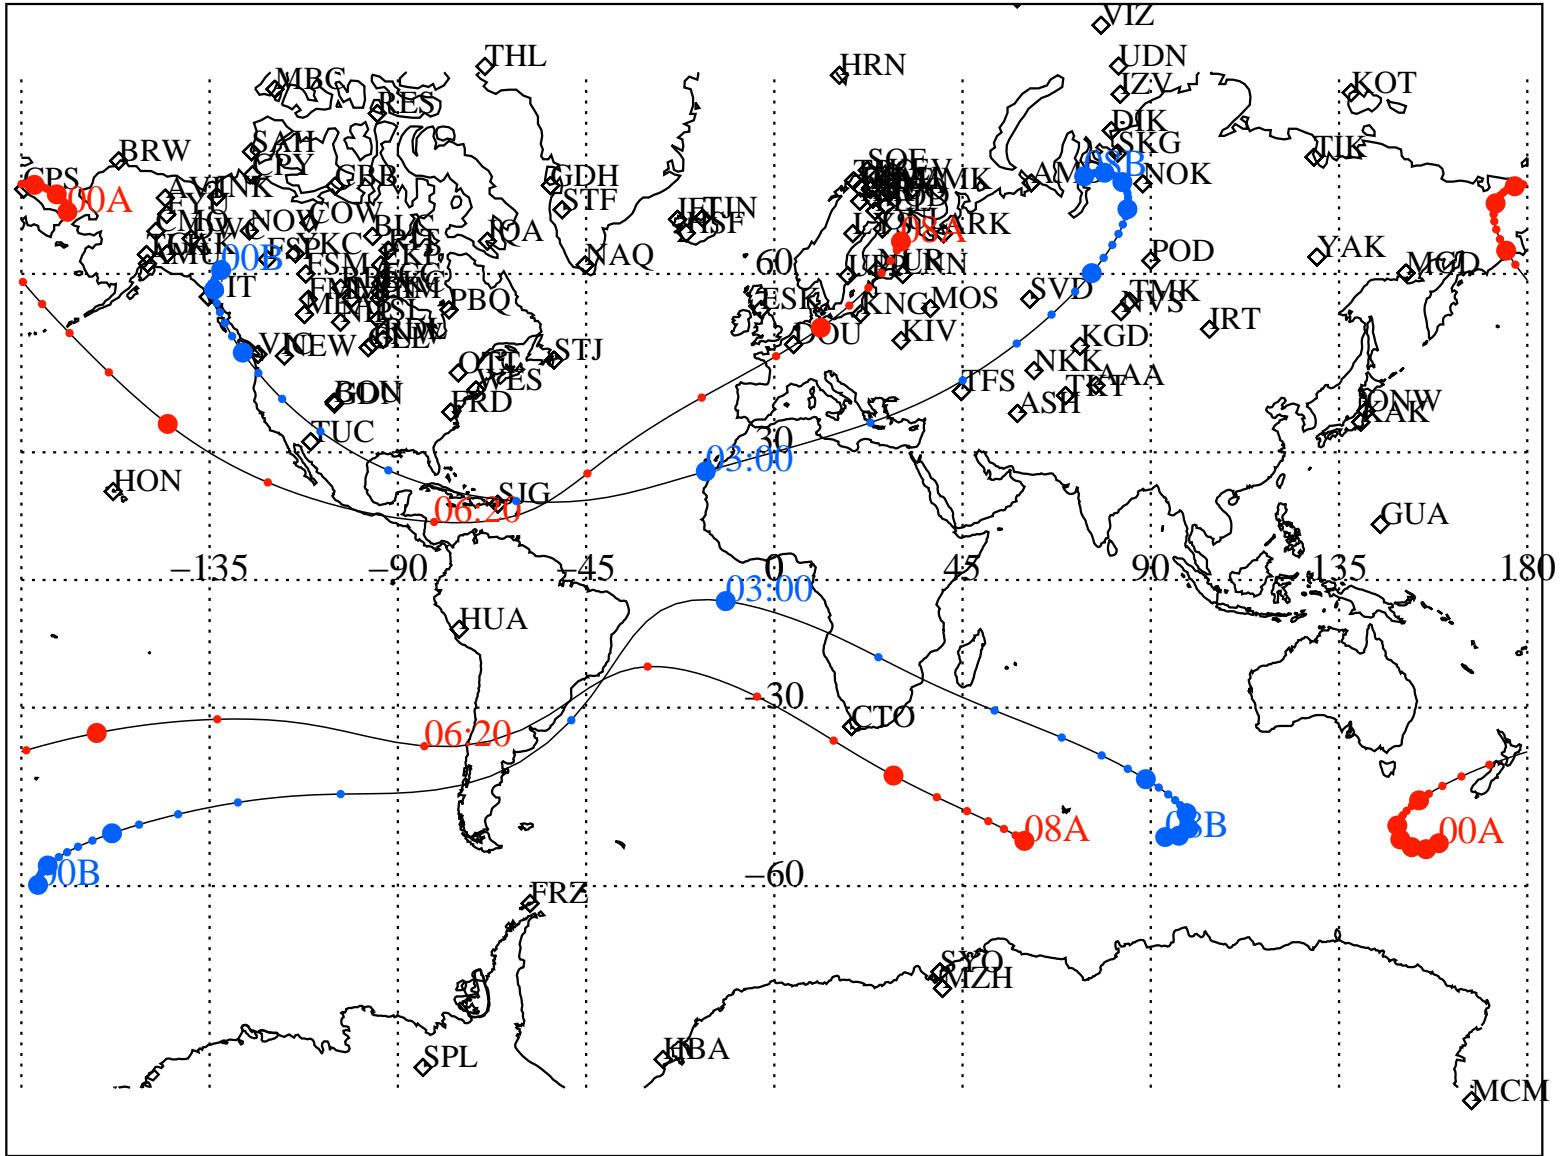

ALE
 VAN ALLEN PROBES 2014 037 (02/06) 00:00 to 2014 037 (02/06) 08:00

RBSPA-A, RBSPA-B,