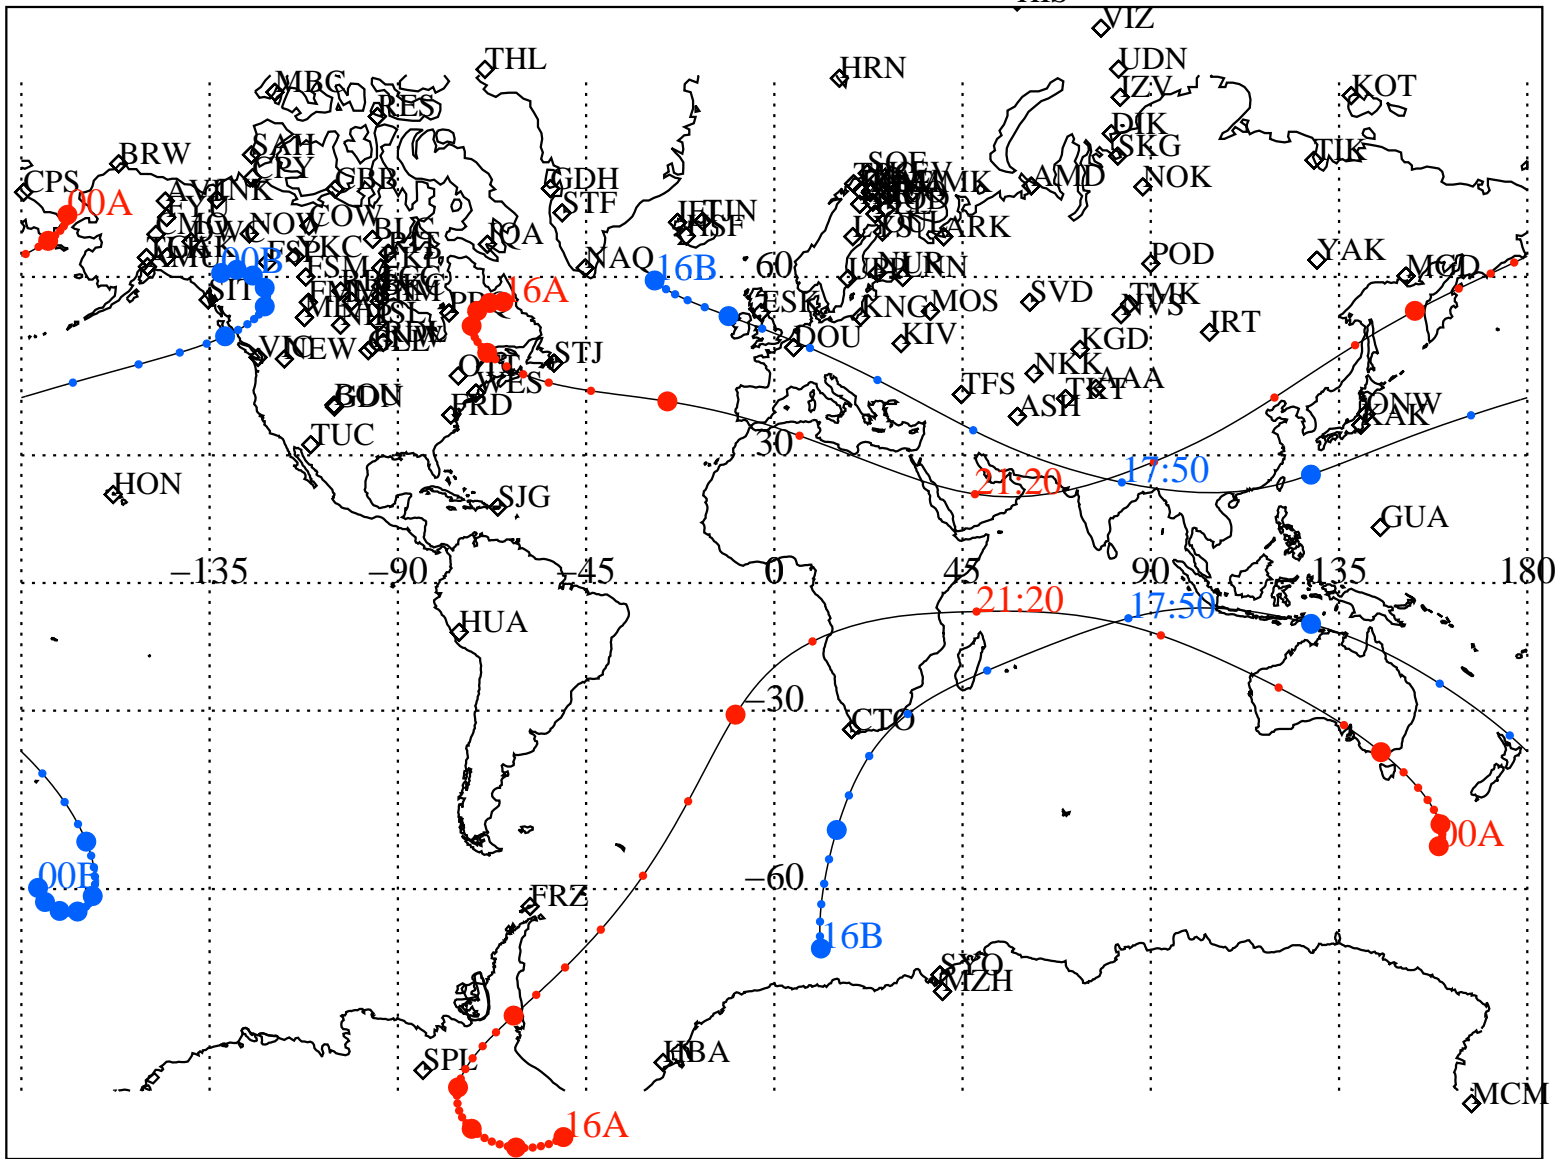

ALE
 VAN ALLEN PROBES 2014 036 (02/05) 16:00 to 2014 037 (02/06) 00:00

RBSPA-A, RBSPB-B,