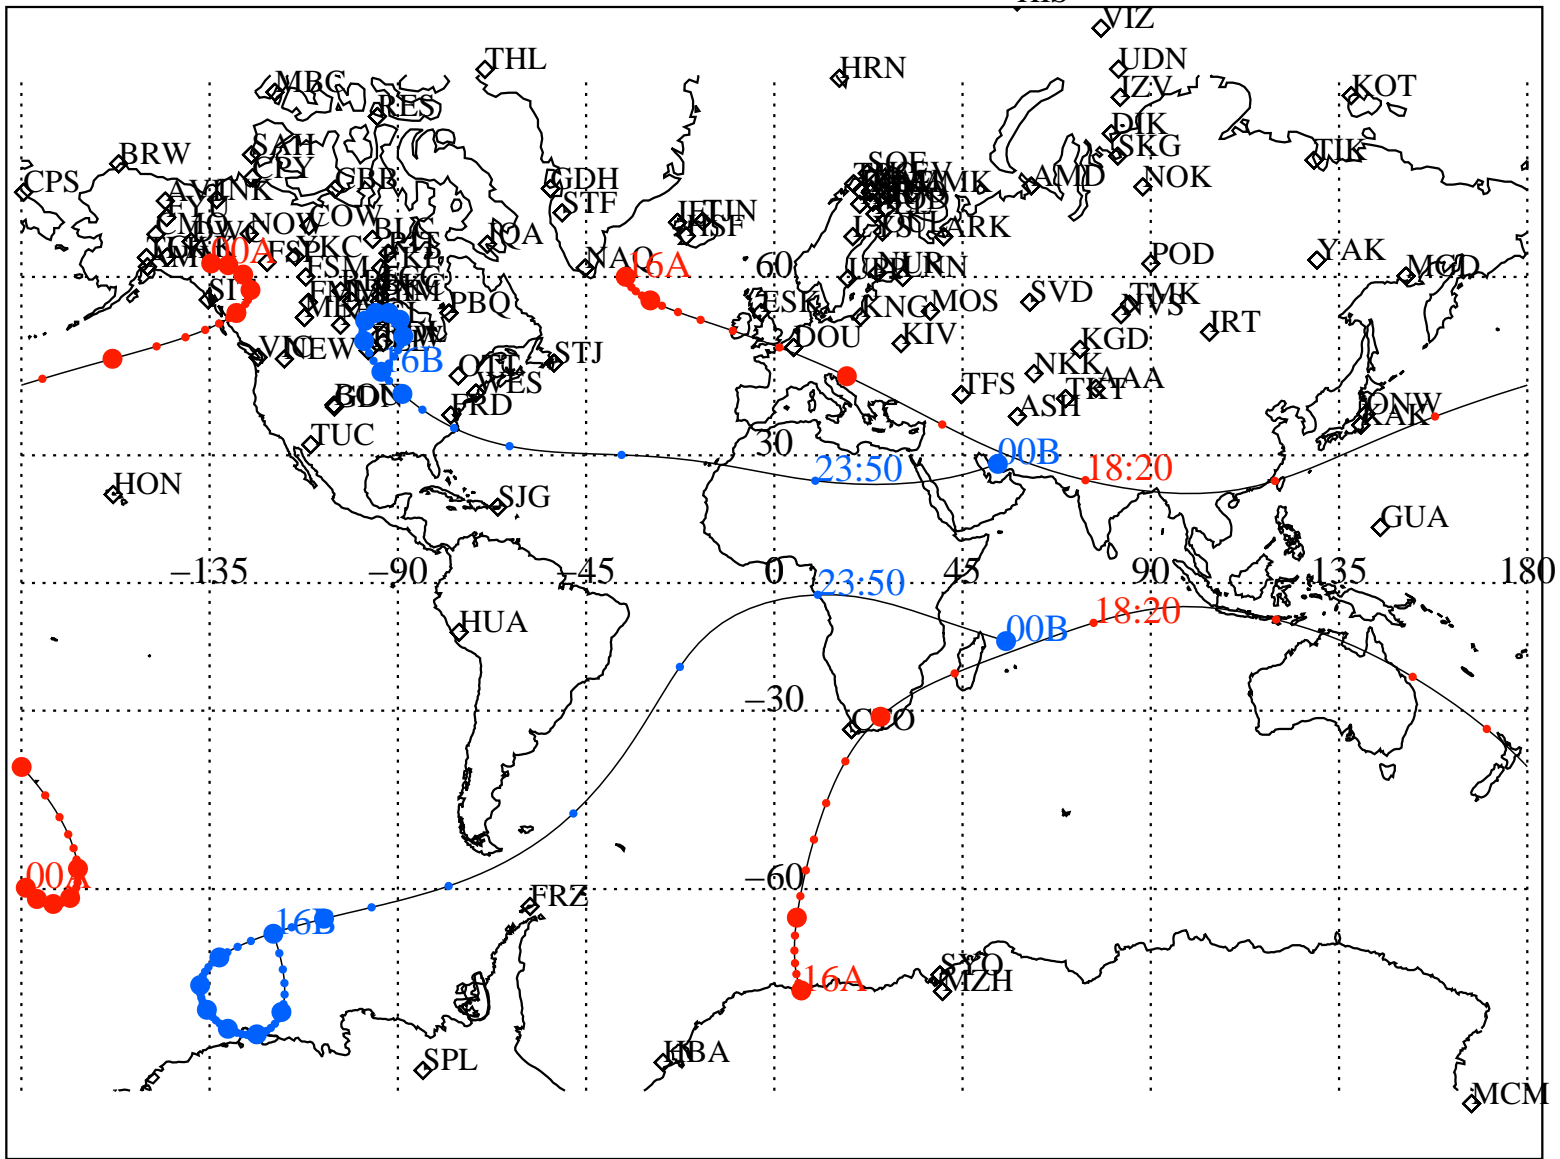

ALE
 VAN ALLEN PROBES 2014 035 (02/04) 16:00 to 2014 036 (02/05) 00:00

RBSPA-A, RBSPB-B,