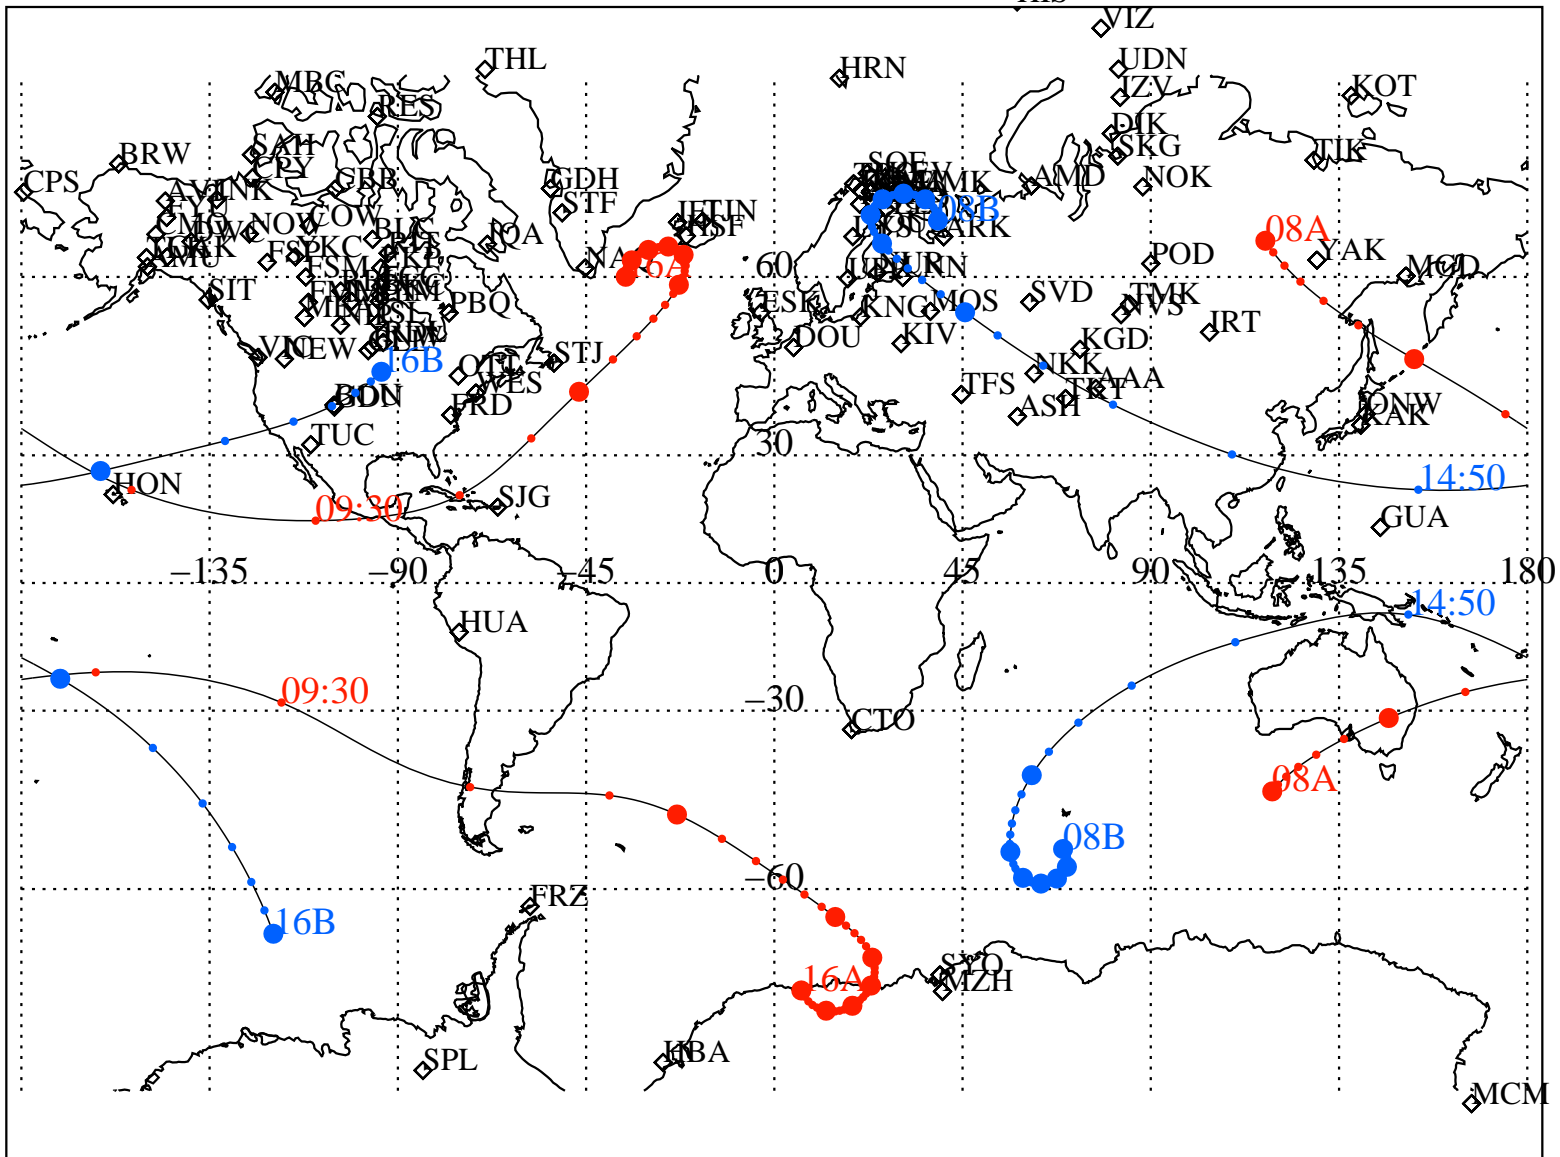

ALE
 VAN ALLEN PROBES 2014 035 (02/04) 08:00 to 2014 035 (02/04) 16:00

RBSPA-A, RBSPB-B,