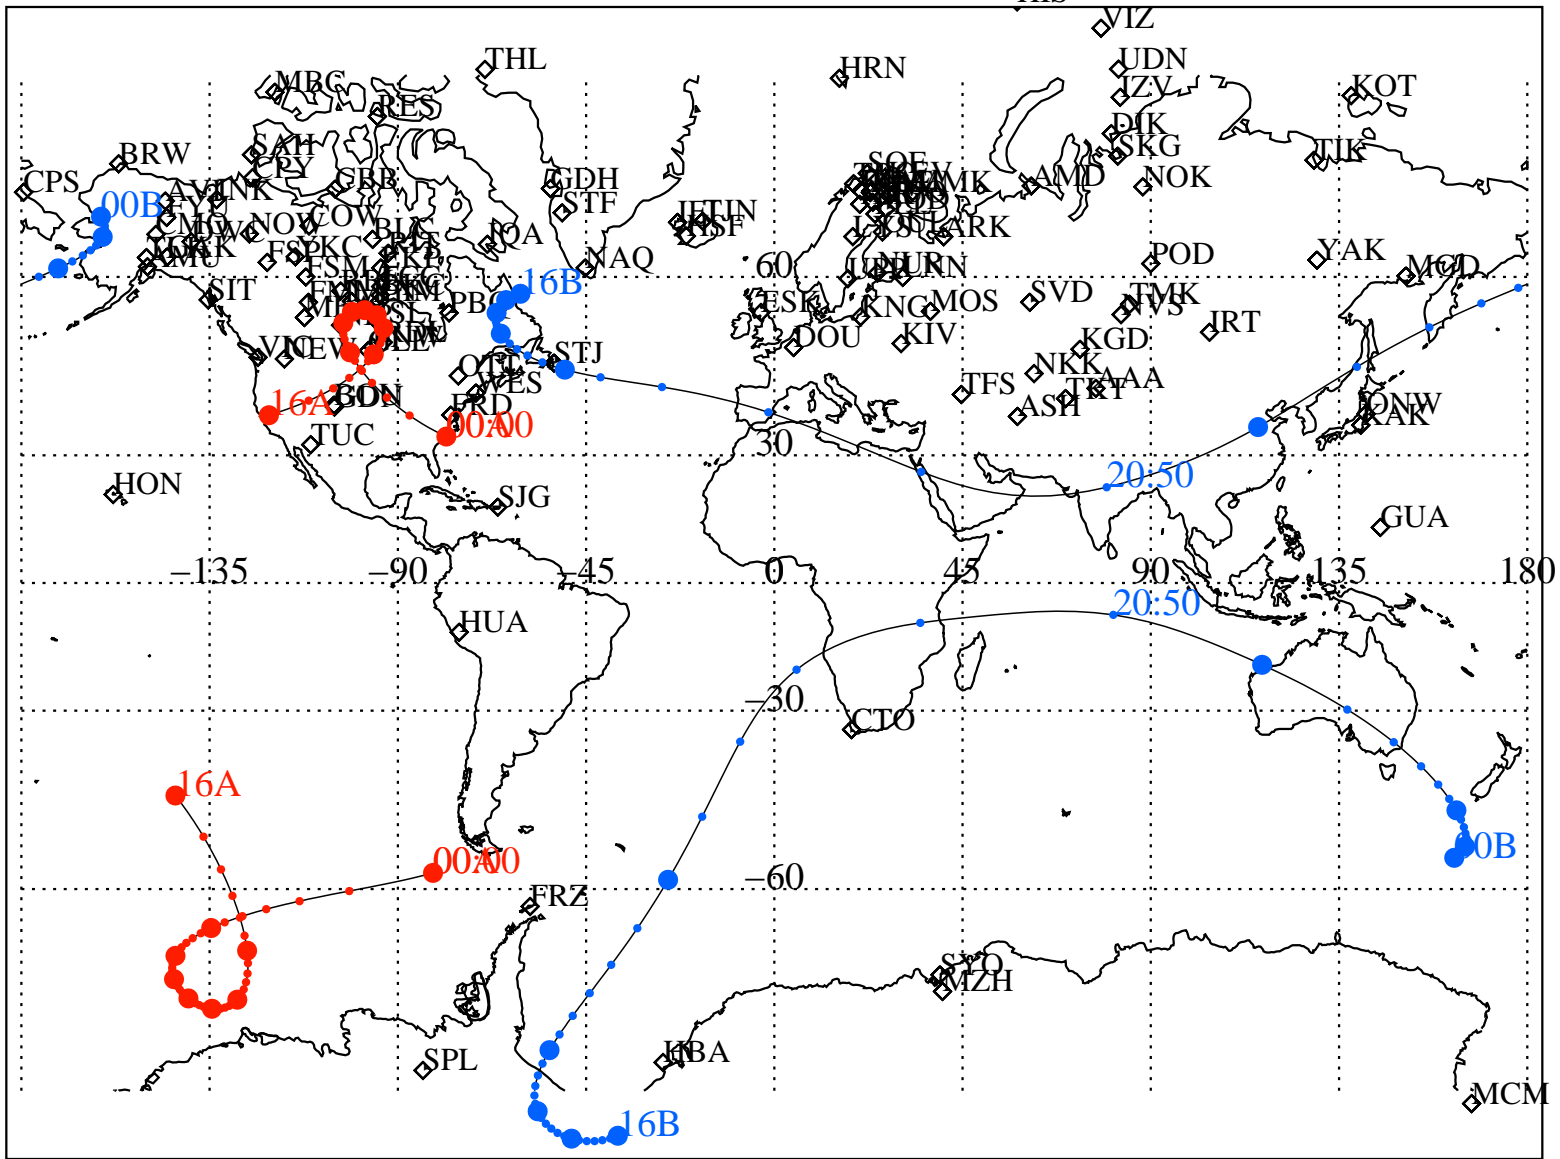

ALE  
 VAN ALLEN PROBES 2014 034 (02/03) 16:00 to 2014 035 (02/04) 00:00

RBSPA-A, RBSPB-B,